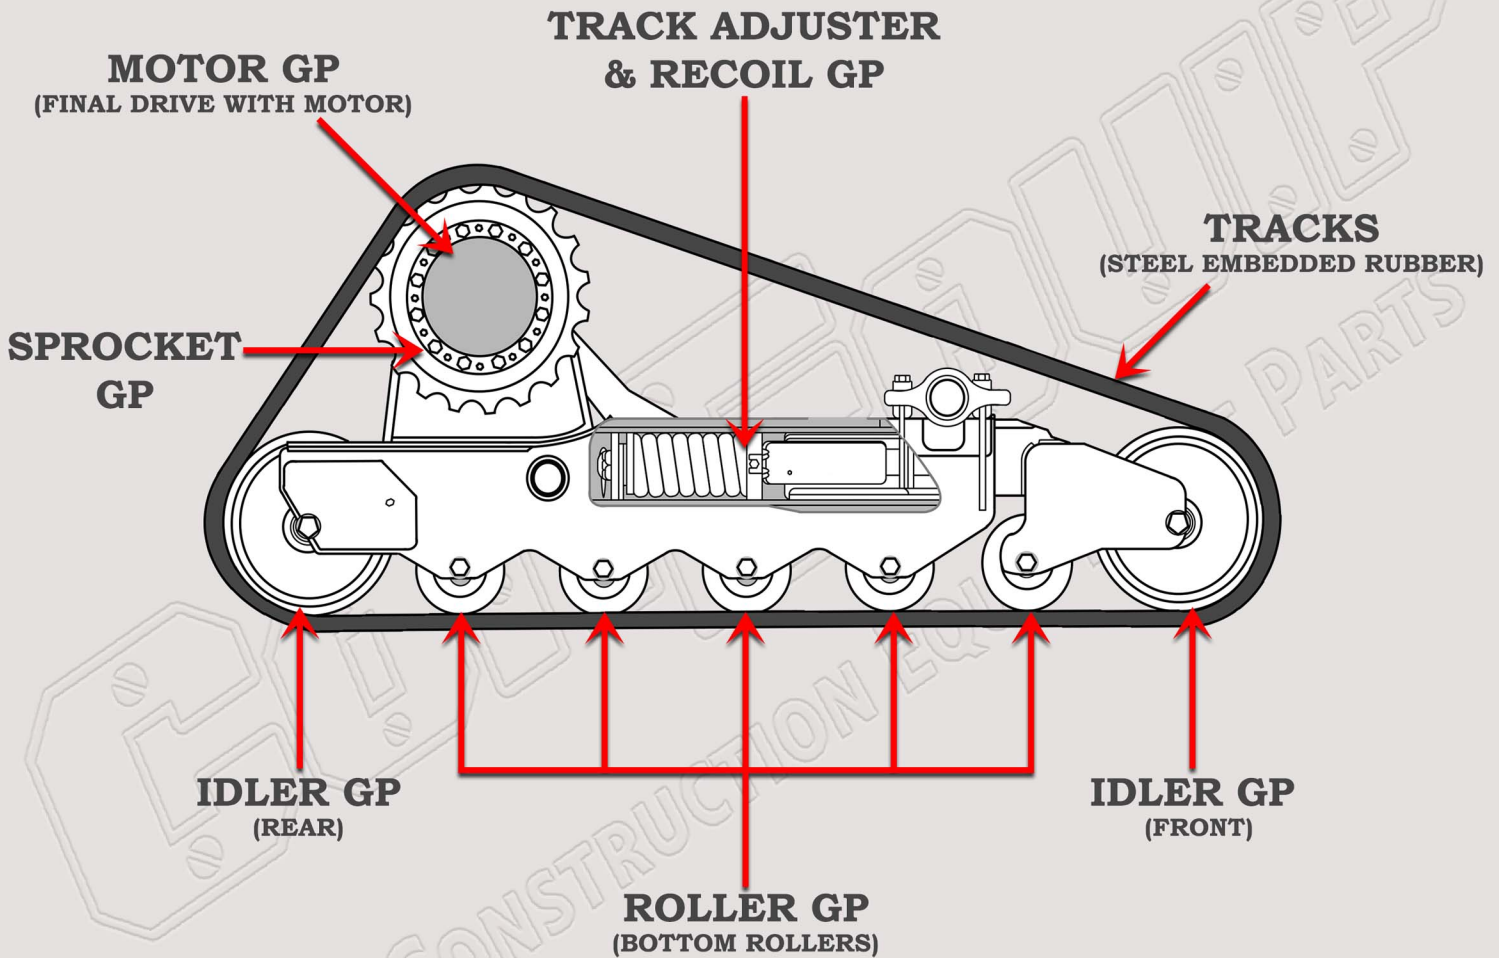

CAT 299C | D | D XHP COMPACT TRACK LOADER UNDERCARRIAGE

MODEL SERIES		PART NAME DESCRIPTION	PART #
299	C	IDLER GP - SINGLE FLANGE IDLER	304-1894
		IDLER GP - DOUBLE FLANGE IDLER	304-1878
		IDLER GP - TRIPLE FLANGE IDLER	348-9647
	D	ROLLER GP - TRIPLE FLANGE BOTTOM ROLLER	389-7624
		TRACK ADJUSTER & RECOIL GP	304-1898
	D XHP	SPROCKET GP	304-1916
		MOTOR GP - FINAL DRIVE WITH MOTOR	442-5642
		TRACKS - 17.7" PREMIUM BLOCK STANDARD-FACTORY OR REPLACEMENT	512-3709
	C	TRACKS - 15.7" PREMIUM BLOCK STANDARD-FACTORY OR REPLACEMENT	545-6421
		TRACKS - 17.7" GENERAL DUTY - REPLACEMENT ONLY	372-5798
TRACKS - 17.7" PREMIUM BAR - AVAILABLE FROM FACTORY		454-6098	
D XHP	TRACKS - 17.7" PREMIUM BAR - REPLACEMENT ONLY	555-8118	