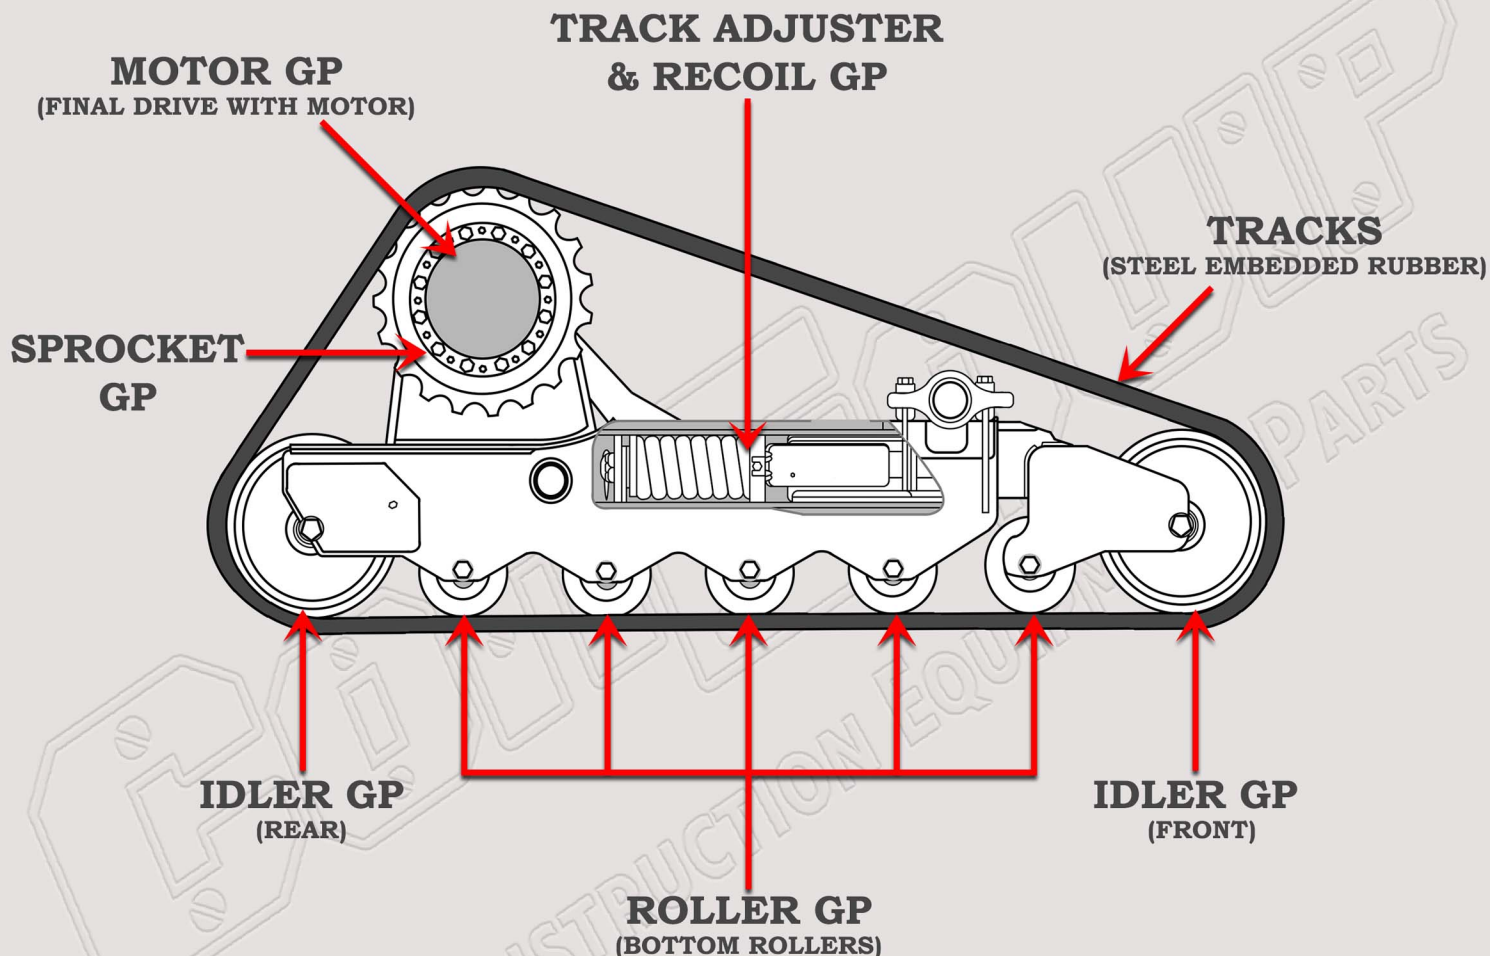

CAT 289C|C2|D COMPACT TRACK LOADER UNDERCARRIAGE

MODEL	SERIES	PART NAME DESCRIPTION	PART #	
289	C	IDLER GP - SINGLE FLANGE IDLER	304-1894	
		IDLER GP - DOUBLE FLANGE IDLER	304-1878	
		IDLER GP - TRIPLE FLANGE IDLER	348-9647	
	C2	ROLLER GP - TRIPLE FLANGE BOTTOM ROLLER	389-7624	
	D	TRACK ADJUSTER & RECOIL GP	304-1898	
		SPROCKET GP	304-1916	
		MOTOR GP - FINAL DRIVE WITH MOTOR	442-5642	
	C	TRACKS - 17.7" PREMIUM BLOCK STANDARD-FACTORY OR REPLACEMENT	512-3709	
		TRACKS - 15.7" PREMIUM BLOCK STANDARD-FACTORY OR REPLACEMENT	545-6421	
		TRACKS - 17.7" GENERAL DUTY - REPLACEMENT ONLY	372-5798	
		TRACKS - 17.7" PREMIUM BAR - REPLACEMENT ONLY	555-8118	
	C2	TRACKS - 17.7" PREMIUM BLOCK STANDARD-FACTORY OR REPLACEMENT	372-5791	
		TRACKS - 15.7" PREMIUM BLOCK - REPLACEMENT ONLY	512-3952	
		TRACKS - 17.7" GENERAL DUTY - REPLACEMENT ONLY	372-5796	
		D	TRACKS - 17.7" PREMIUM BAR - AVAILABLE FROM FACTORY	454-6097
			TRACKS - 17.7" PREMIUM BAR—REPLACEMENT ONLY	555-8117