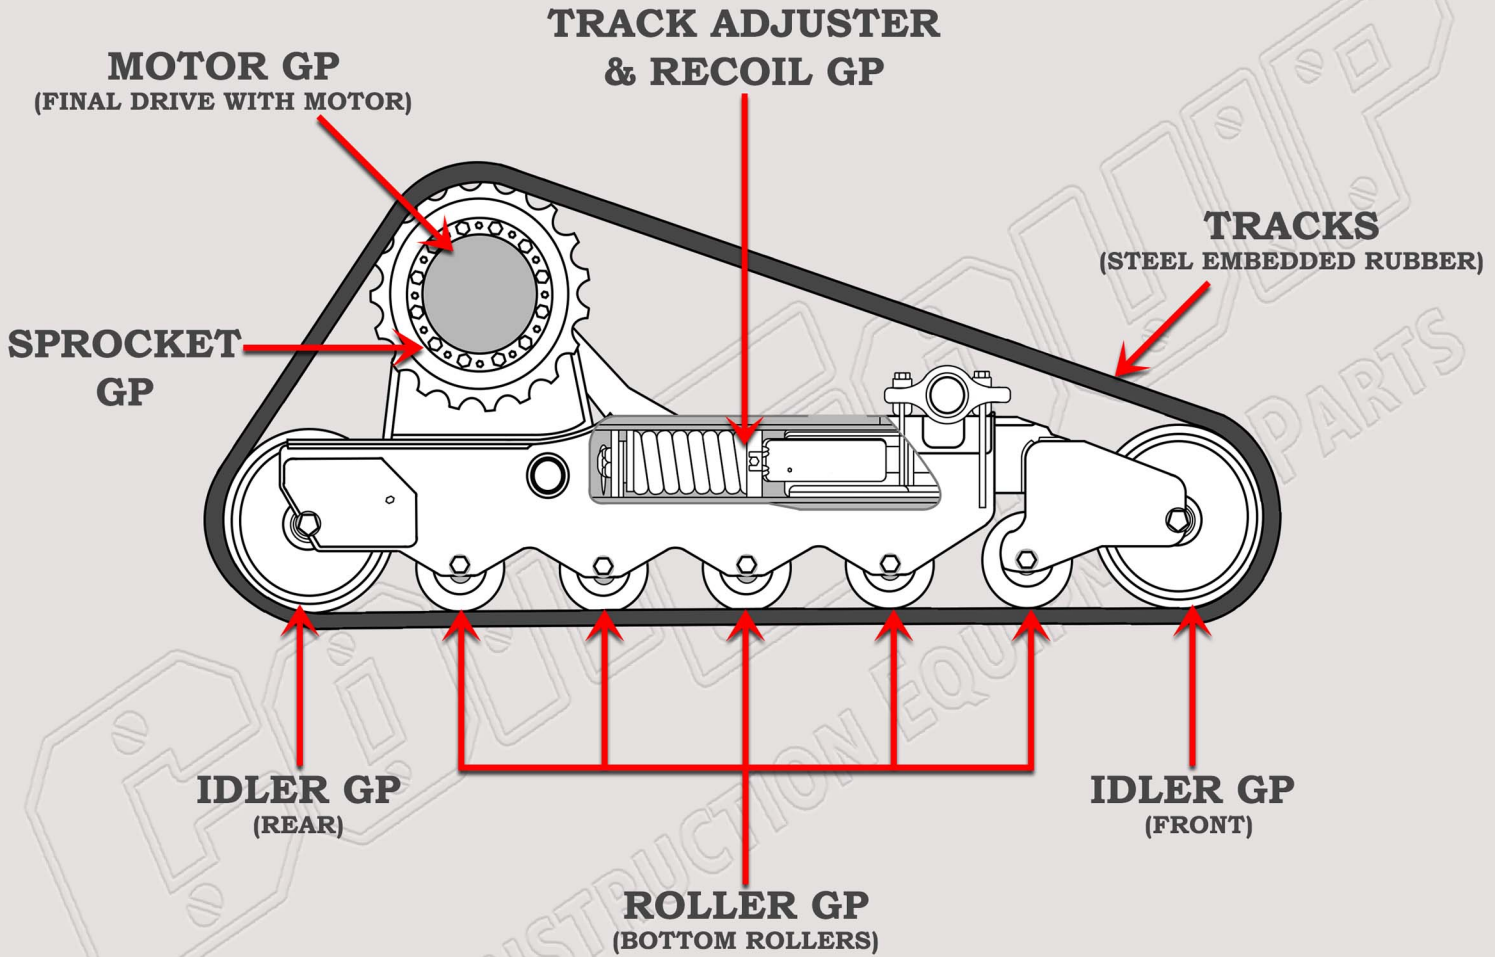

# CAT 279C | C2 | D COMPACT TRACK LOADER UNDERCARRIAGE

MODEL	SERIES	PART NAME   DESCRIPTION	PART #
279	C	IDLER GP - SINGLE FLANGE IDLER	304-1894
		IDLER GP - DOUBLE FLANGE IDLER	304-1878
		IDLER GP - TRIPLE FLANGE IDLER	348-9647
	C2	ROLLER GP - TRIPLE FLANGE BOTTOM ROLLER	389-7624
		TRACK ADJUSTER & RECOIL GP	304-1898
		SPROCKET GP	304-1916
	D	MOTOR GP - FINAL DRIVE WITH MOTOR	442-5642
		TRACKS - 17.7" PREMIUM BLOCK STANDARD-FACTORY OR REPLACEMENT	512-3709
		TRACKS - 15.7" PREMIUM BLOCK STANDARD-FACTORY OR REPLACEMENT	545-6421
	C	TRACKS - 17.7" GENERAL DUTY - REPLACEMENT ONLY	372-5798
		TRACKS - 17.7" PREMIUM BAR - REPLACEMENT ONLY	555-8118
		C2	TRACKS - 17.7" PREMIUM BLOCK STANDARD-FACTORY OR REPLACEMENT
	TRACKS - 15.7" PREMIUM BLOCK - REPLACEMENT ONLY		512-3952
	D		TRACKS - 17.7" GENERAL DUTY - REPLACEMENT ONLY
		TRACKS - 17.7" PREMIUM BAR - AVAILABLE FROM FACTORY	454-6097
TRACKS - 17.7" PREMIUM BAR—REPLACEMENT ONLY		555-8117	