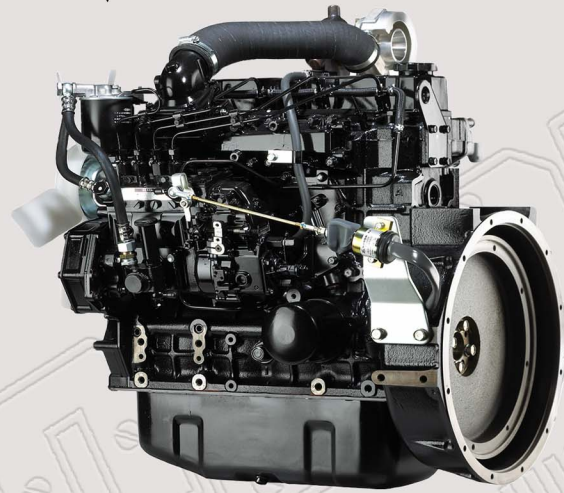

COMPACT TRACK LOADER ENGINE COMPONENTS

CAT 299C (SN PREFIX - JSP)

3044C

	PART BOOK NAME	PART #	ALT PART #
INTERNAL	PUMP AS - OIL	113-1141	
	CAMSHAFT	315-2334	
	PUSHROD	103-9273	
	TAPPET	103-9272	
	CRANKSHAFT	294-7922	
	FLYWHEEL AS	234-4791	
	PISTON (STANDARD)	315-2335	
	ROD AS - CONNECTING	103-9680	
	VALVE - INLET	233-5469	
	VALVE - EXHAUST	233-5470	
EXTERNAL	SPRING (VALVE)	103-2782	
	ROCKER AS	221-5245	
	PUMP GP - WATER	335-9117	
	TURBOCHARGER AS	315-2330	
	NOZZLE AS (FUEL INJECTION)	315-2352	
	PUMP GP - FUEL INJECTION	336-9192	340-5862
	ALTERNATOR GP - CHARGING	105-2814	203-5492
STARTING MOTOR GP - ELECTRIC	143-0539		