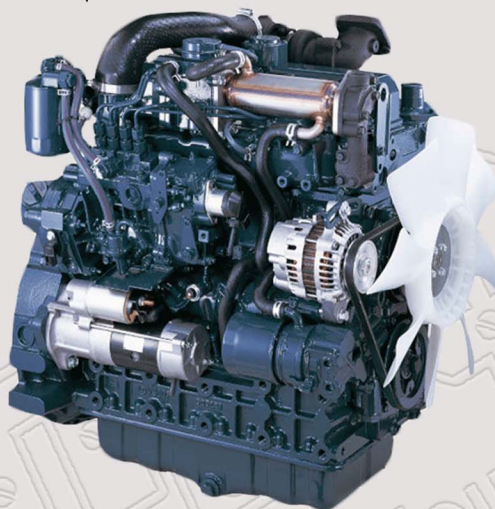

# COMPACT TRACK LOADER ENGINE COMPONENTS

## CAT 289D (SN PREFIX - WCT)

### C3.3B

	<b>PART BOOK NAME</b>	<b>PART #</b>
<b>INTERNAL</b>	GEAR AS (OIL PUMP)	388-7442
	CAMSHAFT	388-7493
	PUSHROD	387-9831
	TAPPET	387-9830
	CRANKSHAFT AS	387-9840
	FLYWHEEL AS	397-9944
	PISTON (STANDARD)	387-9833
	ROD AS - CONNECTING	387-9839
	VALVE - INLET	389-0695
	VALVE - EXHAUST	389-0696
	SPRING - VALVE	389-0697
	ARM AS - INTAKE	388-7483
	ARM AS - EXHAUST	388-7484
<b>EXTERNAL</b>	PUMP AS - WATER	387-9903
	TURBOCHARGER AS	397-9979
	NOZZLE AS (FUEL INJECTION)	397-9952
	PUMP AS - FUEL INJECTION	387-9878
	ALTERNATOR AS	397-9953
	STARTING MOTOR AS	385-5044