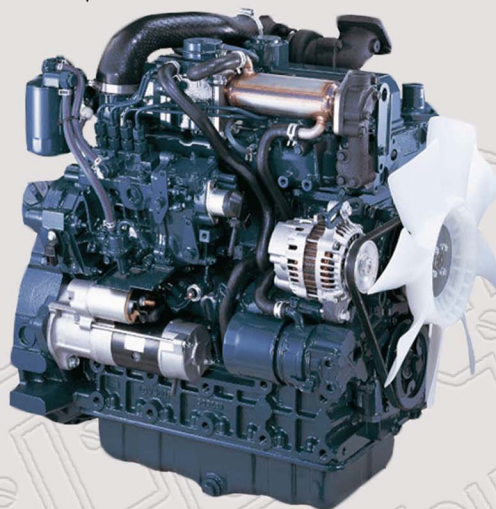

COMPACT TRACK LOADER ENGINE COMPONENTS

CAT 289D (SN PREFIX - TAW)

C3.3B

	PART BOOK NAME	PART #	ALT PART #
INTERNAL	GEAR AS (OIL PUMP)	388-7442	
	CAMSHAFT AS	436-1919	473-5093
	PUSHROD	387-9831	
	TAPPET	387-9830	
	CRANKSHAFT AS	387-9840	
	FLYWHEEL AS	397-9944	
	PISTON (STANDARD)	387-9836	
	ROD AS - CONNECTING	387-9839	
	VALVE - INLET	389-0695	
	VALVE - EXHAUST	389-0696	
	SPRING - VALVE	389-0697	
	ARM AS - INTAKE	388-7483	
	ARM AS - EXHAUST	388-7484	
EXTERNAL	PUMP AS - WATER	387-9903	
	TURBOCHARGER AS	436-1920	
	NOZZLE AS (FUEL INJECTION)	436-1096	
	PUMP AS - FUEL INJECTION	436-1091	
	ALTERNATOR AS	397-9953	
	STARTING MOTOR AS	385-5044	