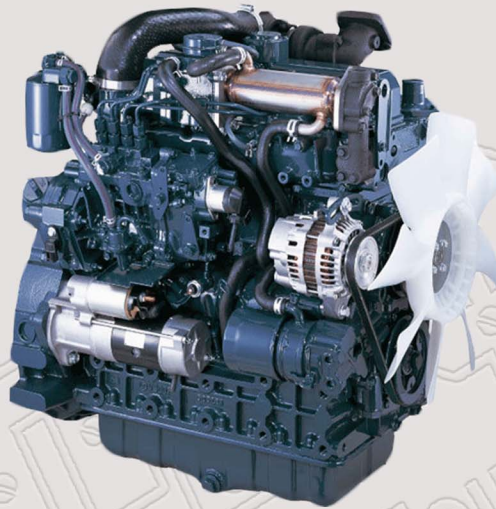

COMPACT TRACK LOADER ENGINE COMPONENTS

CAT 289D (SN PREFIX - A9Z)

C3.3B

	PART BOOK NAME	PART #
INTERNAL	GEAR AS (OIL PUMP)	388-7442
	CAMSHAFT	388-7493
	PUSHROD	387-9831
	TAPPET	387-9830
	CRANKSHAFT AS	387-9840
	FLYWHEEL AS	397-9944
	PISTON (STANDARD)	387-9833
	ROD AS - CONNECTING	387-9839
	VALVE - INLET	389-0695
	VALVE - EXHAUST	389-0696
	SPRING - VALVE	389-0697
	ARM AS - INTAKE	388-7483
	ARM AS - EXHAUST	388-7484
EXTERNAL	PUMP AS - WATER	387-9903
	TURBOCHARGER AS	397-9979
	NOZZLE AS (FUEL INJECTION)	397-9952
	PUMP AS - FUEL INJECTION	387-9878
	ALTERNATOR AS	397-9953
	STARTING MOTOR AS	385-5044