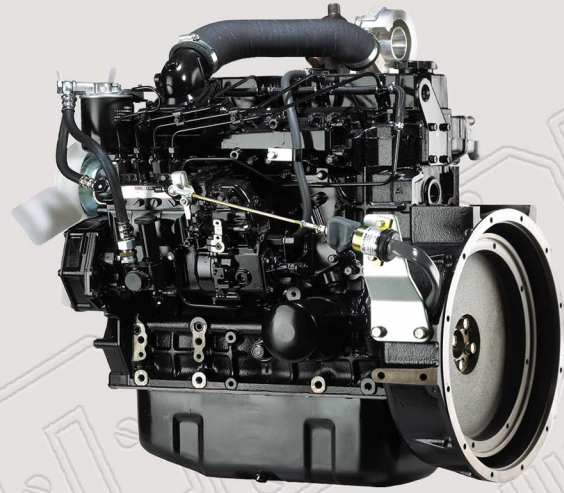

COMPACT TRACK LOADER ENGINE COMPONENTS

CAT 289C (SN PREFIX - JMP)

3044C

	PART BOOK NAME	PART #	ALT PART #
INTERNAL	PUMP AS - OIL	113-1141	
	CAMSHAFT	314-9925	
	PUSHROD	103-9273	
	TAPPET	103-9272	
	CRANKSHAFT	294-7922	
	FLYWHEEL AS	234-4791	
	PISTON (STANDARD)	314-9959	
	ROD AS - CONNECTING	103-9680	
	VALVE - INLET	233-5469	
	VALVE - EXHAUST	233-5470	
EXTERNAL	SPRING (VALVE)	103-2782	
	ROCKER AS	221-5245	
	PUMP GP - WATER	335-9117	
	TURBOCHARGER AS	314-9972	
	INJECTOR AS (FUEL)	314-9985	
	PUMP GP - FUEL INJECTION	336-9191	335-5734
	ALTERNATOR GP - CHARGING	105-2814	203-5492
STARTING MOTOR GP - ELECTRIC	143-0539		