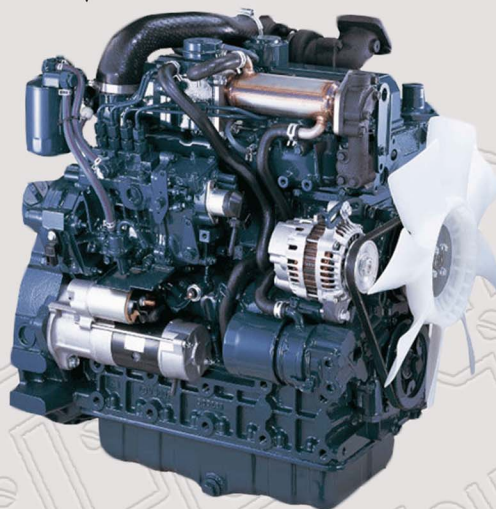

# COMPACT TRACK LOADER ENGINE COMPONENTS

## CAT 279D (SN PREFIX - WEF)

### C3.3B

	<b>PART BOOK NAME</b>	<b>PART #</b>
<b>INTERNAL</b>	GEAR AS (OIL PUMP)	388-7442
	CAMSHAFT	388-7493
	PUSHROD	387-9831
	TAPPET	387-9830
	CRANKSHAFT AS	387-9840
	FLYWHEEL AS	397-9944
	PISTON (STANDARD)	387-9833
	ROD AS - CONNECTING	387-9839
	VALVE - INLET	389-0695
	VALVE - EXHAUST	389-0696
	SPRING - VALVE	389-0697
	ARM AS - INTAKE	388-7483
ARM AS - EXHAUST	388-7484	
<b>EXTERNAL</b>	PUMP AS - WATER	387-9903
	TURBOCHARGER AS	397-9979
	INJECTOR AS	397-9952
	PUMP AS - FUEL INJECTION	387-9878
	ALTERNATOR AS	397-9953
	STARTING MOTOR AS	385-5044