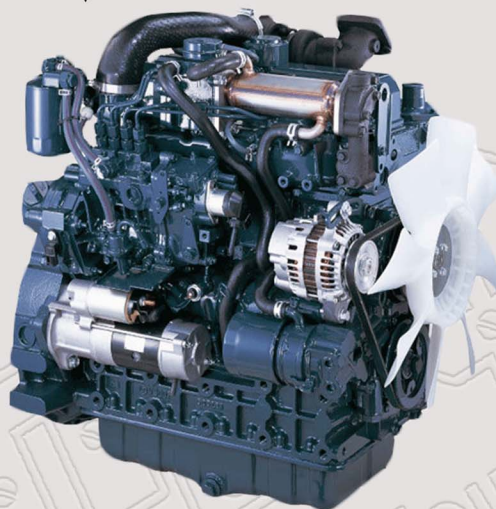

COMPACT TRACK LOADER ENGINE COMPONENTS

CAT 279D (SN PREFIX - RCX)

C3.3B

	PART BOOK NAME	PART #
INTERNAL	GEAR AS (OIL PUMP)	388-7442
	CAMSHAFT	388-7493
	PUSHROD	387-9831
	TAPPET	387-9830
	CRANKSHAFT AS	387-9840
	FLYWHEEL AS	397-9944
	PISTON (STANDARD)	387-9833
	ROD AS - CONNECTING	387-9839
	VALVE - INLET	389-0695
	VALVE - EXHAUST	389-0696
	SPRING - VALVE	389-0697
	ARM AS - INTAKE	388-7483
ARM AS - EXHAUST	388-7484	
EXTERNAL	PUMP AS - WATER	387-9903
	TURBOCHARGER AS	397-9979
	INJECTOR AS	397-9952
	PUMP AS - FUEL INJECTION	387-9878
	ALTERNATOR AS	397-9953
	STARTING MOTOR AS	385-5044