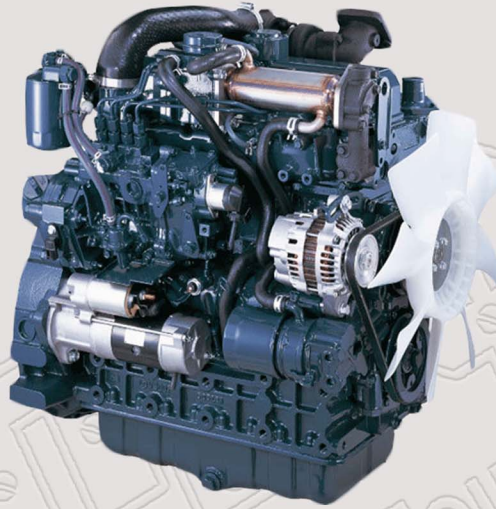

COMPACT TRACK LOADER ENGINE COMPONENTS

CAT 279D (SN PREFIX - PPT)

C3.3B

	PART BOOK NAME	PART #
INTERNAL	GEAR AS (OIL PUMP)	388-7442
	CAMSHAFT	388-7493
	PUSHROD	387-9831
	TAPPET	387-9830
	CRANKSHAFT AS	387-9840
	FLYWHEEL AS	397-9944
	PISTON (STANDARD)	387-9833
	ROD AS - CONNECTING	387-9839
	VALVE - INLET	389-0695
	VALVE - EXHAUST	389-0696
	SPRING - VALVE	389-0697
	ARM AS - INTAKE	388-7483
ARM AS - EXHAUST	388-7484	
EXTERNAL	PUMP AS - WATER	387-9903
	TURBOCHARGER AS	397-9979
	INJECTOR AS	397-9952
	PUMP AS - FUEL INJECTION	387-9878
	ALTERNATOR AS	397-9953
	STARTING MOTOR AS	385-5044