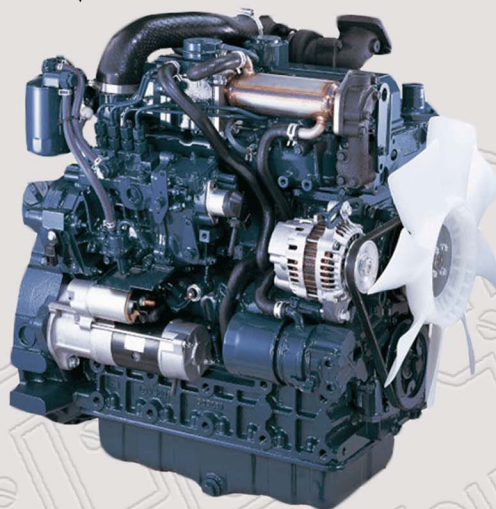

COMPACT TRACK LOADER ENGINE COMPONENTS

CAT 279D (SN PREFIX - GTL)

C3.3B

	PART BOOK NAME	PART #	ALT PART #
INTERNAL	GEAR AS (OIL PUMP)	388-7442	
	CAMSHAFT AS	436-1919	473-5093
	PUSHROD	387-9831	
	TAPPET	387-9830	
	CRANKSHAFT AS	387-9840	
	FLYWHEEL AS	397-9944	
	PISTON (STANDARD)	387-9836	
	ROD AS - CONNECTING	397-9839	
	VALVE - INLET	389-0695	
	VALVE - EXHAUST	389-0696	
	SPRING - VALVE	389-0697	
	ARM AS - INTAKE	388-7483	
	ARM AS - EXHAUST	388-7484	
EXTERNAL	PUMP AS - WATER	387-9903	
	TURBOCHARGER AS	436-1920	
	INJECTOR AS	436-1096	
	PUMP AS - FUEL INJECTION	436-1091	
	ALTERNATOR AS	397-9953	
	STARTING MOTOR AS	385-5044	