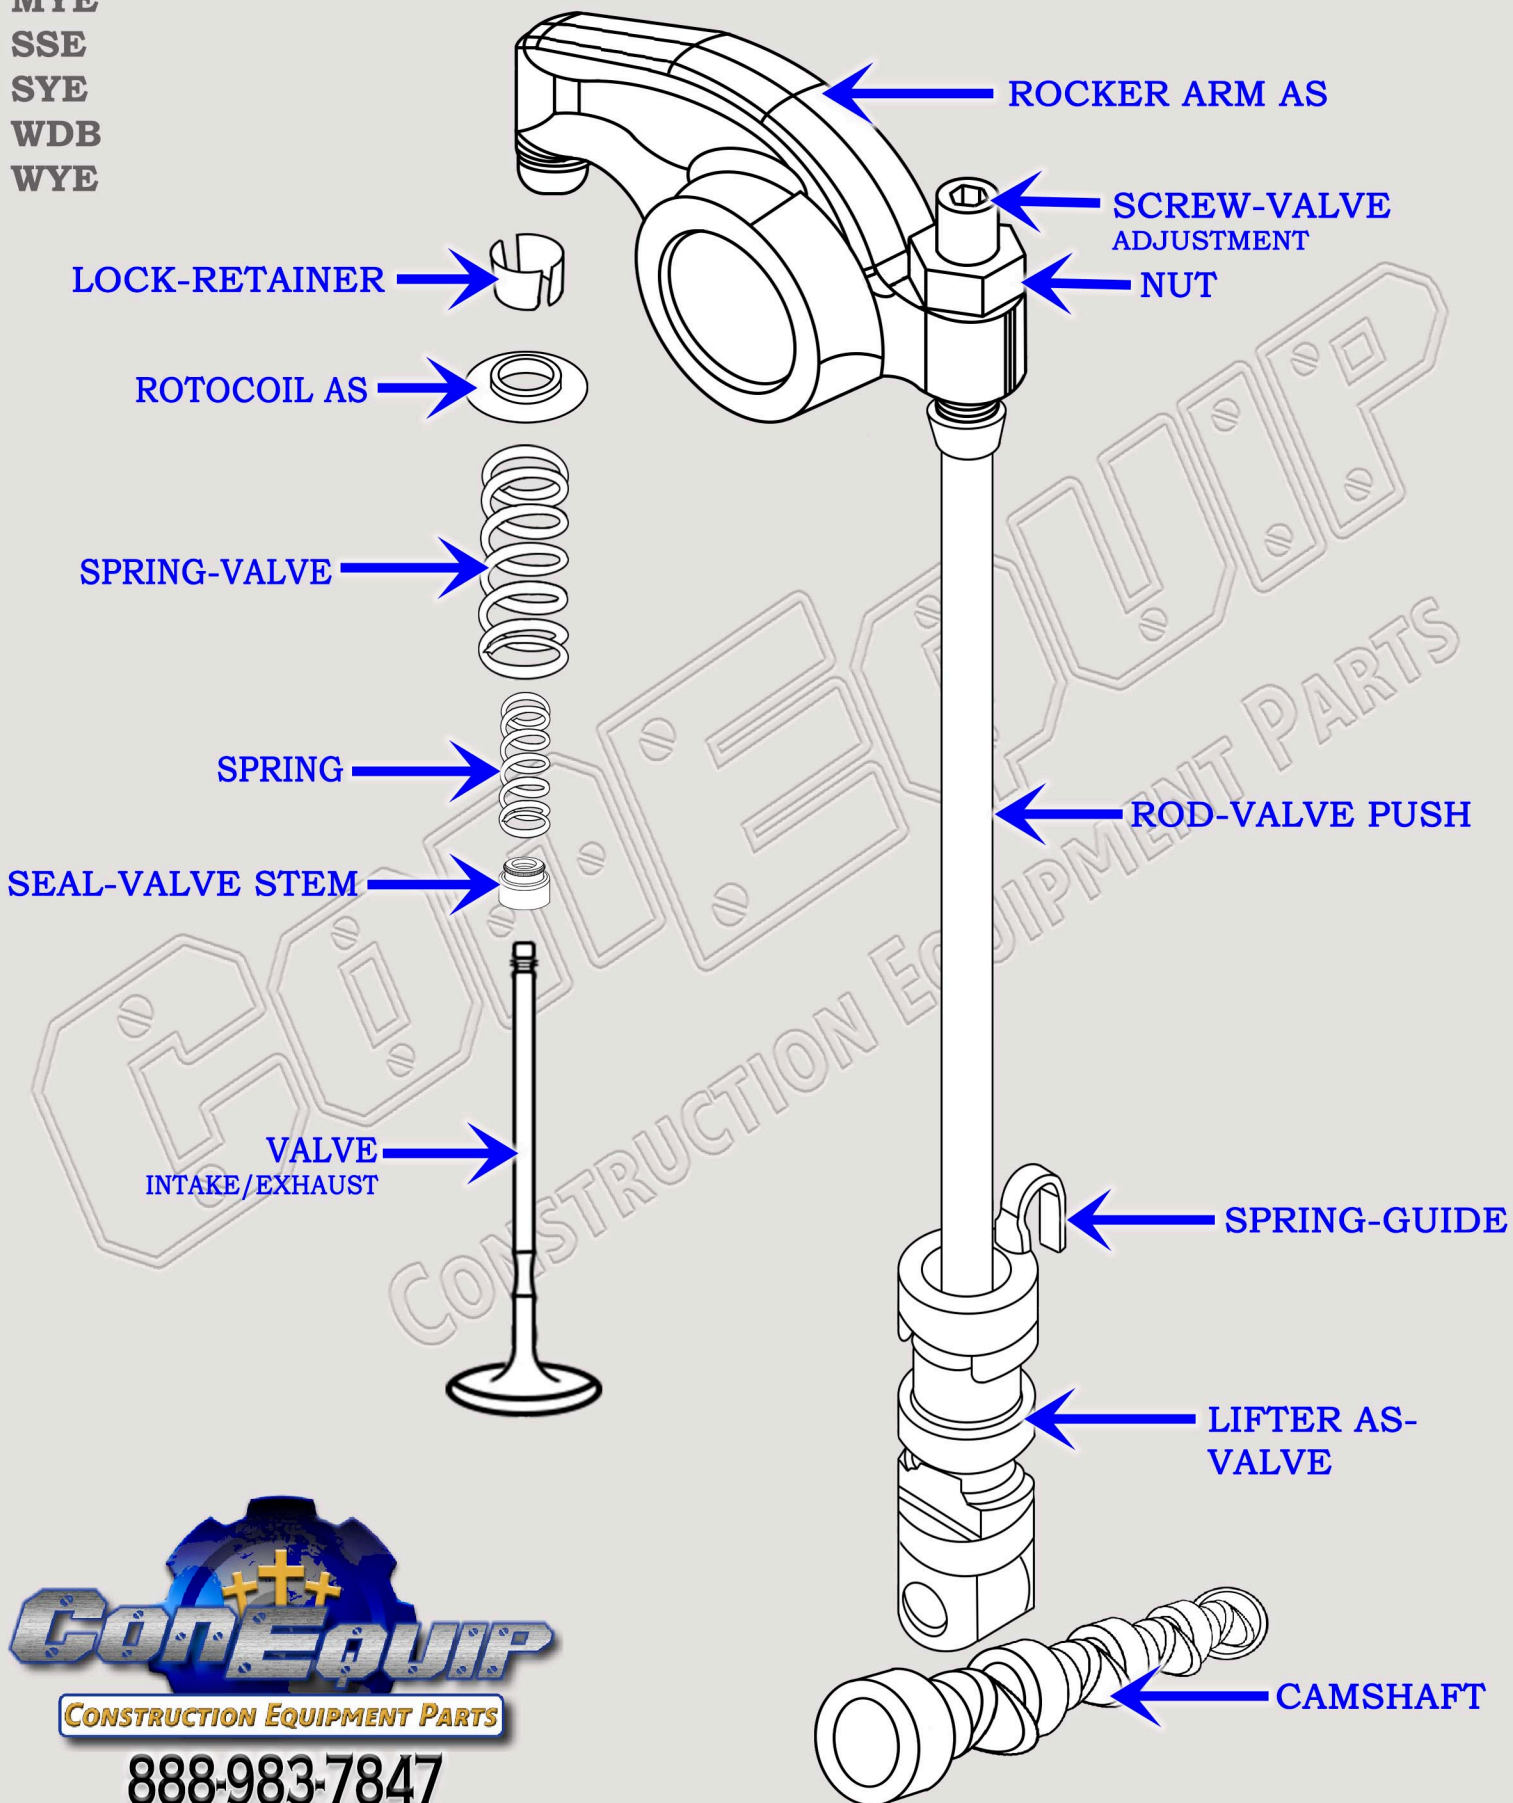

# CAT C9.3 DIESEL MACHINE ENGINE

## VALVE TRAIN BREAKDOWN DIAGRAM

SERIAL NUMBER PREFIX:

- MME
- MYE
- SSE
- SYE
- WDB
- WYE

CONSTRUCTION EQUIPMENT PARTS

888-983-7847

WWW.CONEQUIP.COM