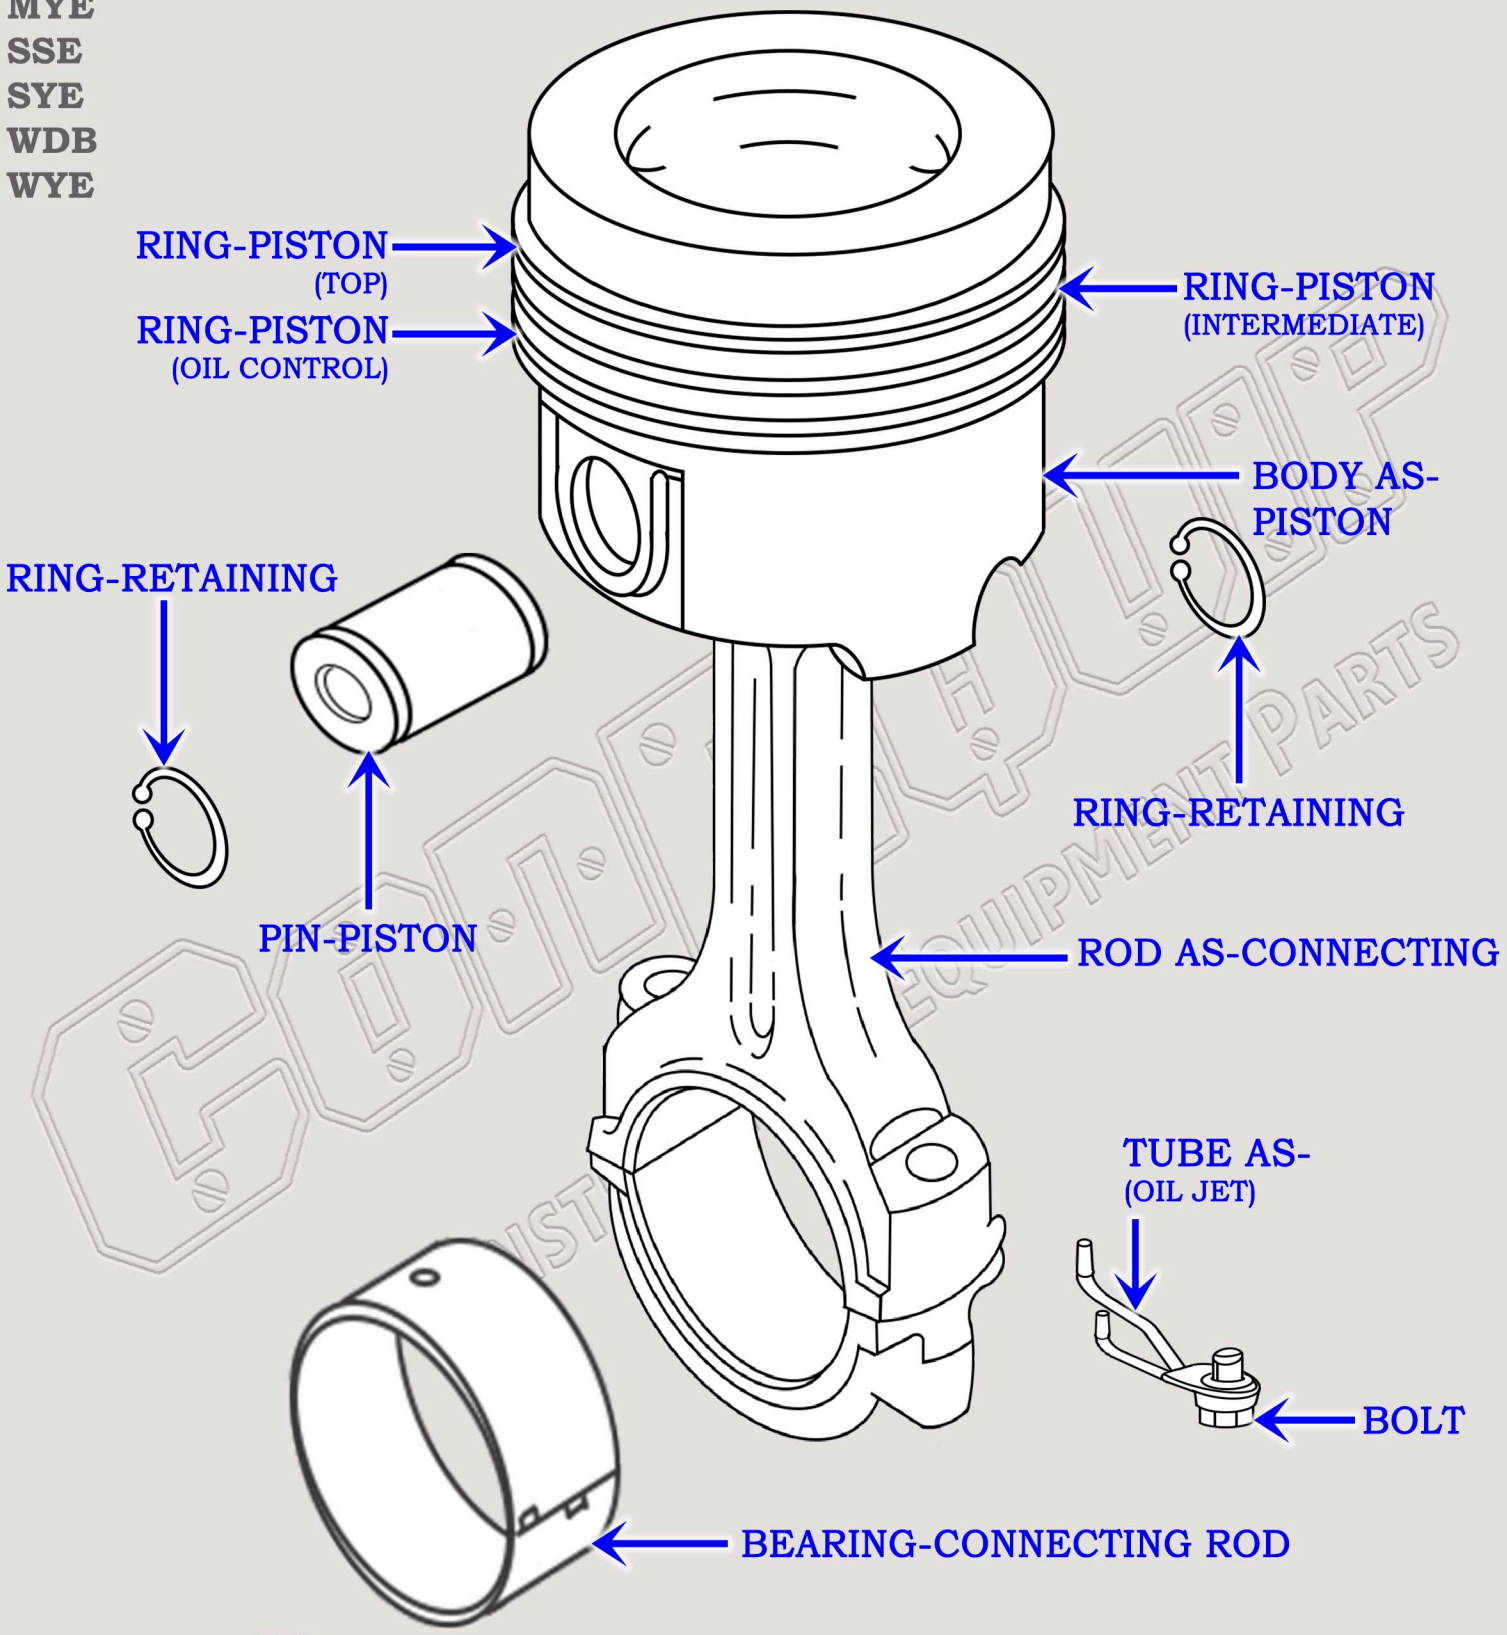

# CAT C9.3 DIESEL MACHINE ENGINE PISTON & CONNECTING ROD BREAKDOWN DIAGRAM

SERIAL NUMBER PREFIX:

- MME
- MYE
- SSE
- SYE
- WDB
- WYE

888-983-7847

WWW.CONEQUIP.COM

© 2019 CONEQUIP PARTS & EQUIPMENT LLC