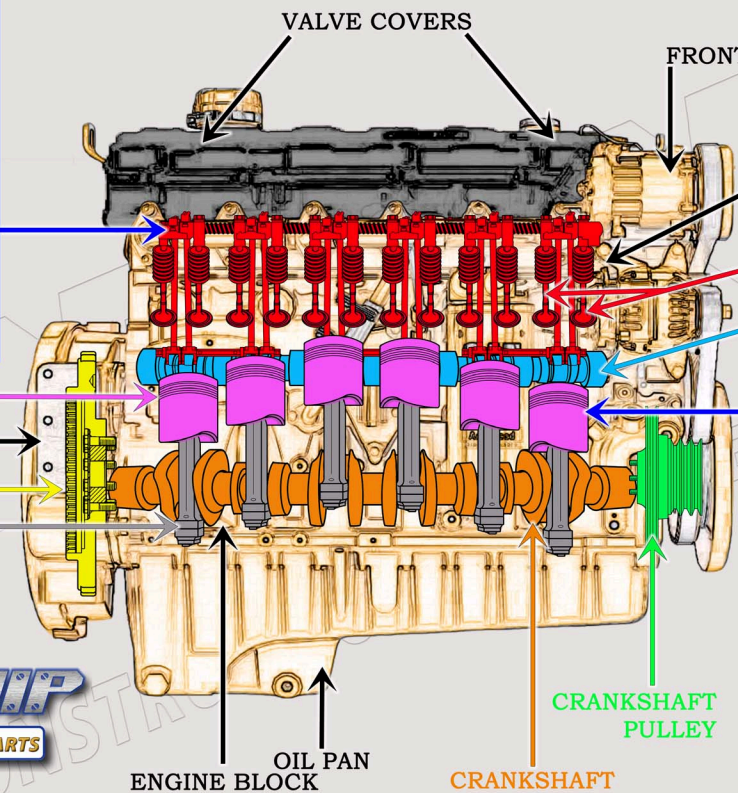

CAT C9.3 DIESEL MACHINE ENGINE PARTS DIAGRAM

SERIAL NUMBER PREFIX:

MME
MYE
SSE
SYE
WDB
WYE

VALVE TRAIN BREAKDOWN

CONEQUIP
CONSTRUCTION EQUIPMENT PARTS
888-983-7847
WWW.CONEQUIP.COM