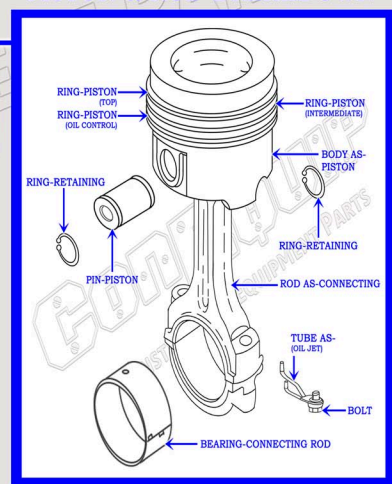

CAT C9.3 DIESEL MACHINE ENGINE PARTS DIAGRAM

SERIAL NUMBER PREFIX:

MME
MYE
SSE
SYE
WDB
WYE

VALVE TRAIN BREAKDOWN

CONEQUIP
CONSTRUCTION EQUIPMENT PARTS
888-983-7847
WWW.CONEQUIP.COM