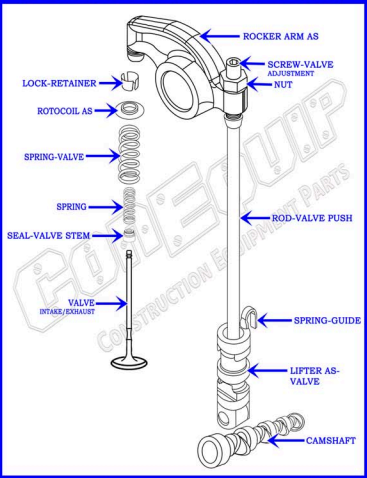

CAT C9.3 DIESEL MACHINE ENGINE PARTS DIAGRAM

SERIAL NUMBER PREFIX:

MME
MYE
SSE
SYE
WDB
WYE

VALVE TRAIN BREAKDOWN

CONEQUIP
CONSTRUCTION EQUIPMENT PARTS
888-983-7847
WWW.CONEQUIP.COM