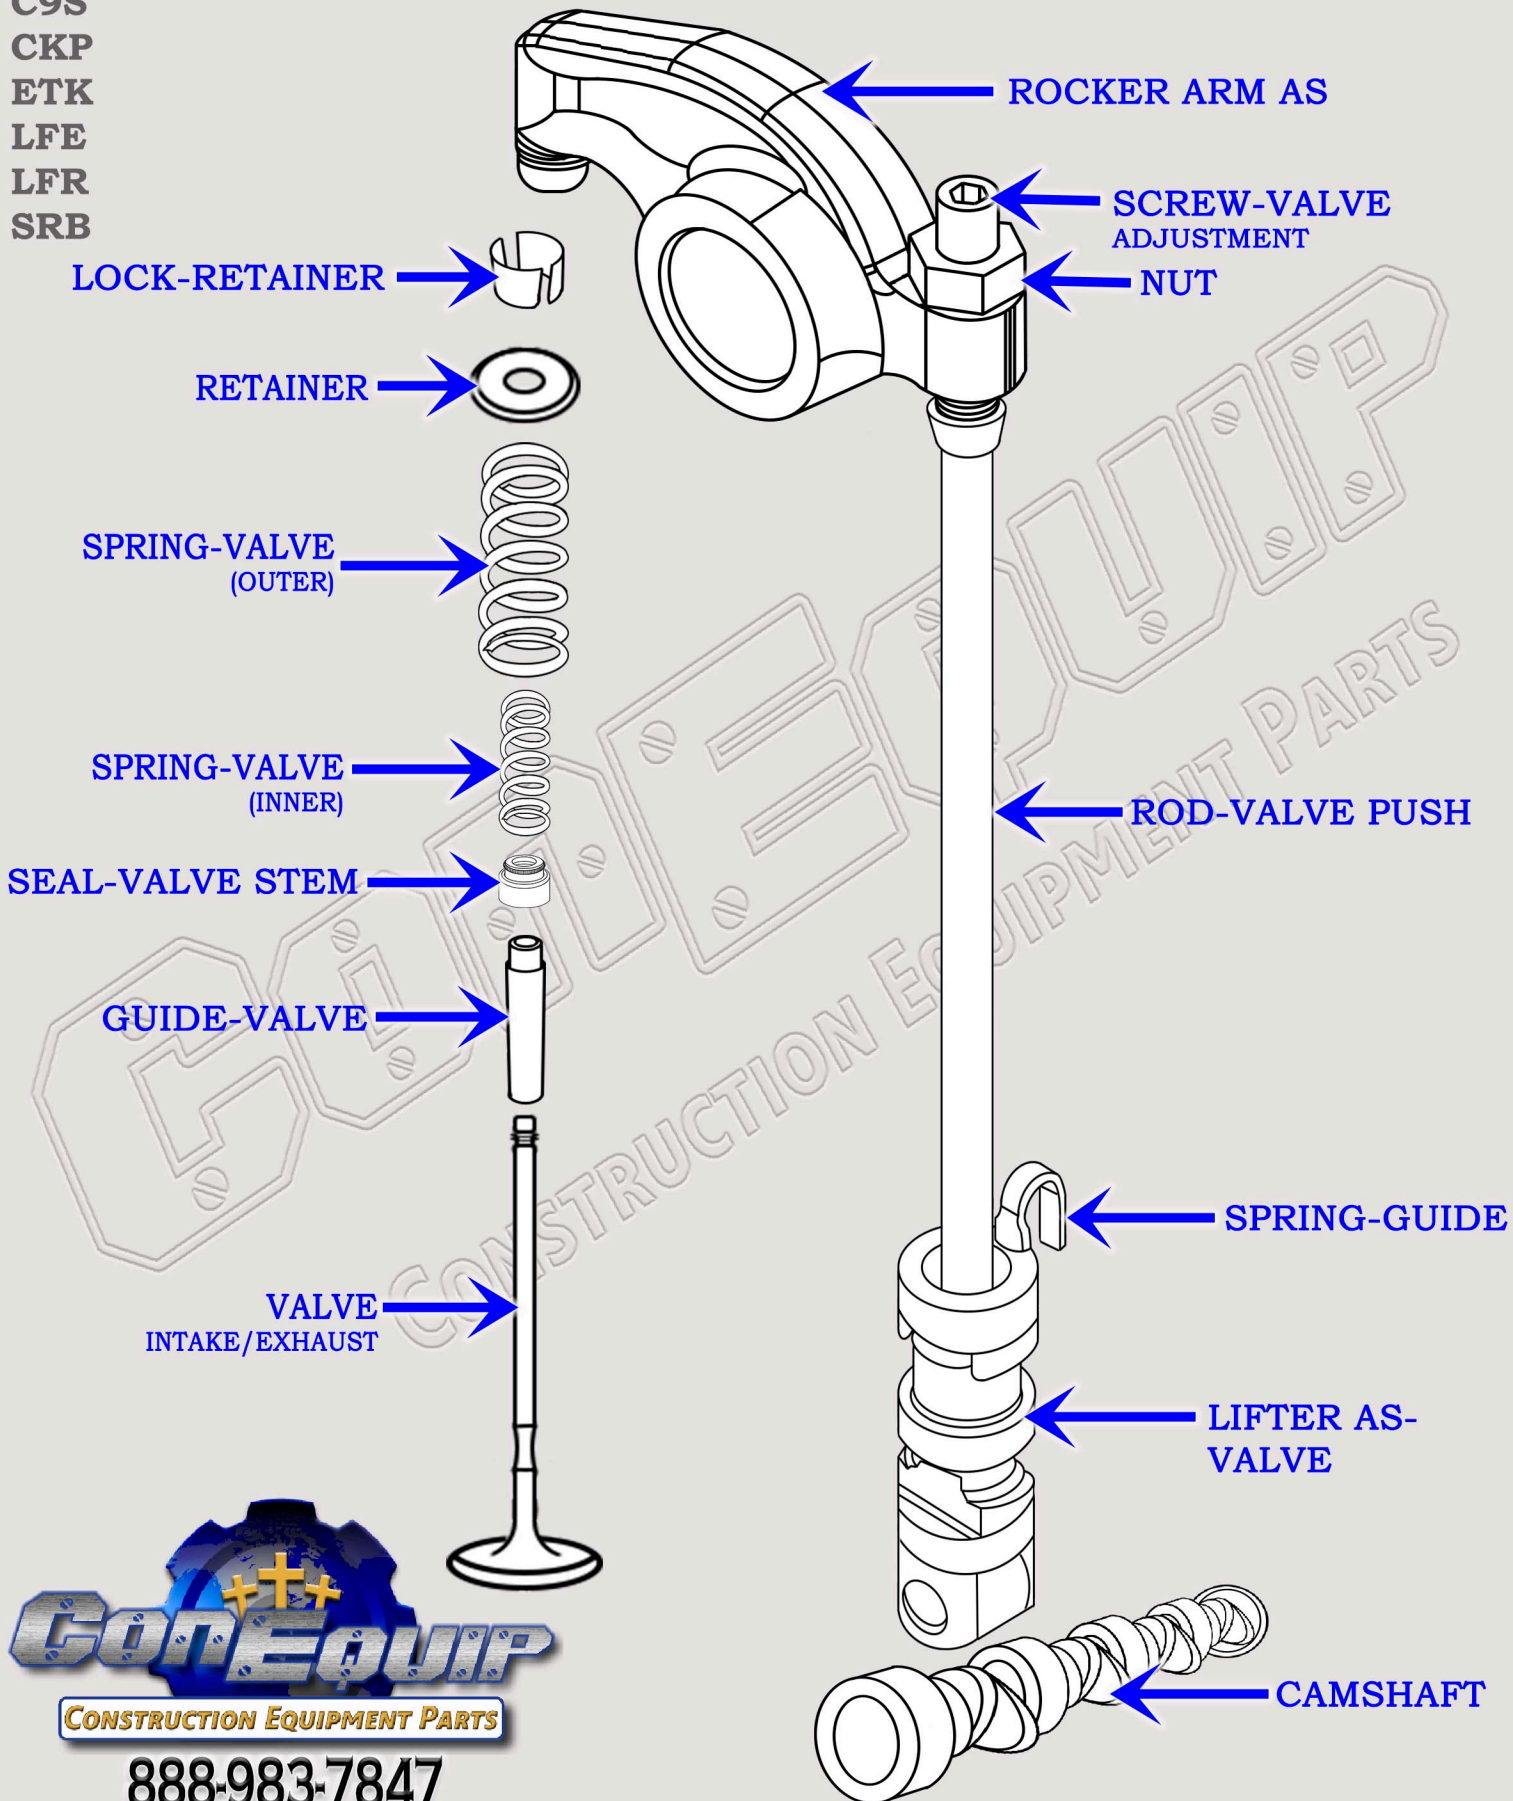

# CAT C9 DIESEL TRUCK ENGINE VALVE TRAIN BREAKDOWN DIAGRAM

SERIAL NUMBER PREFIX:

- 9DG
- C9S
- CKP
- ETK
- LFE
- LFR
- SRB

CONSTRUCTION EQUIPMENT PARTS

888-983-7847

WWW.CONEQUIP.COM