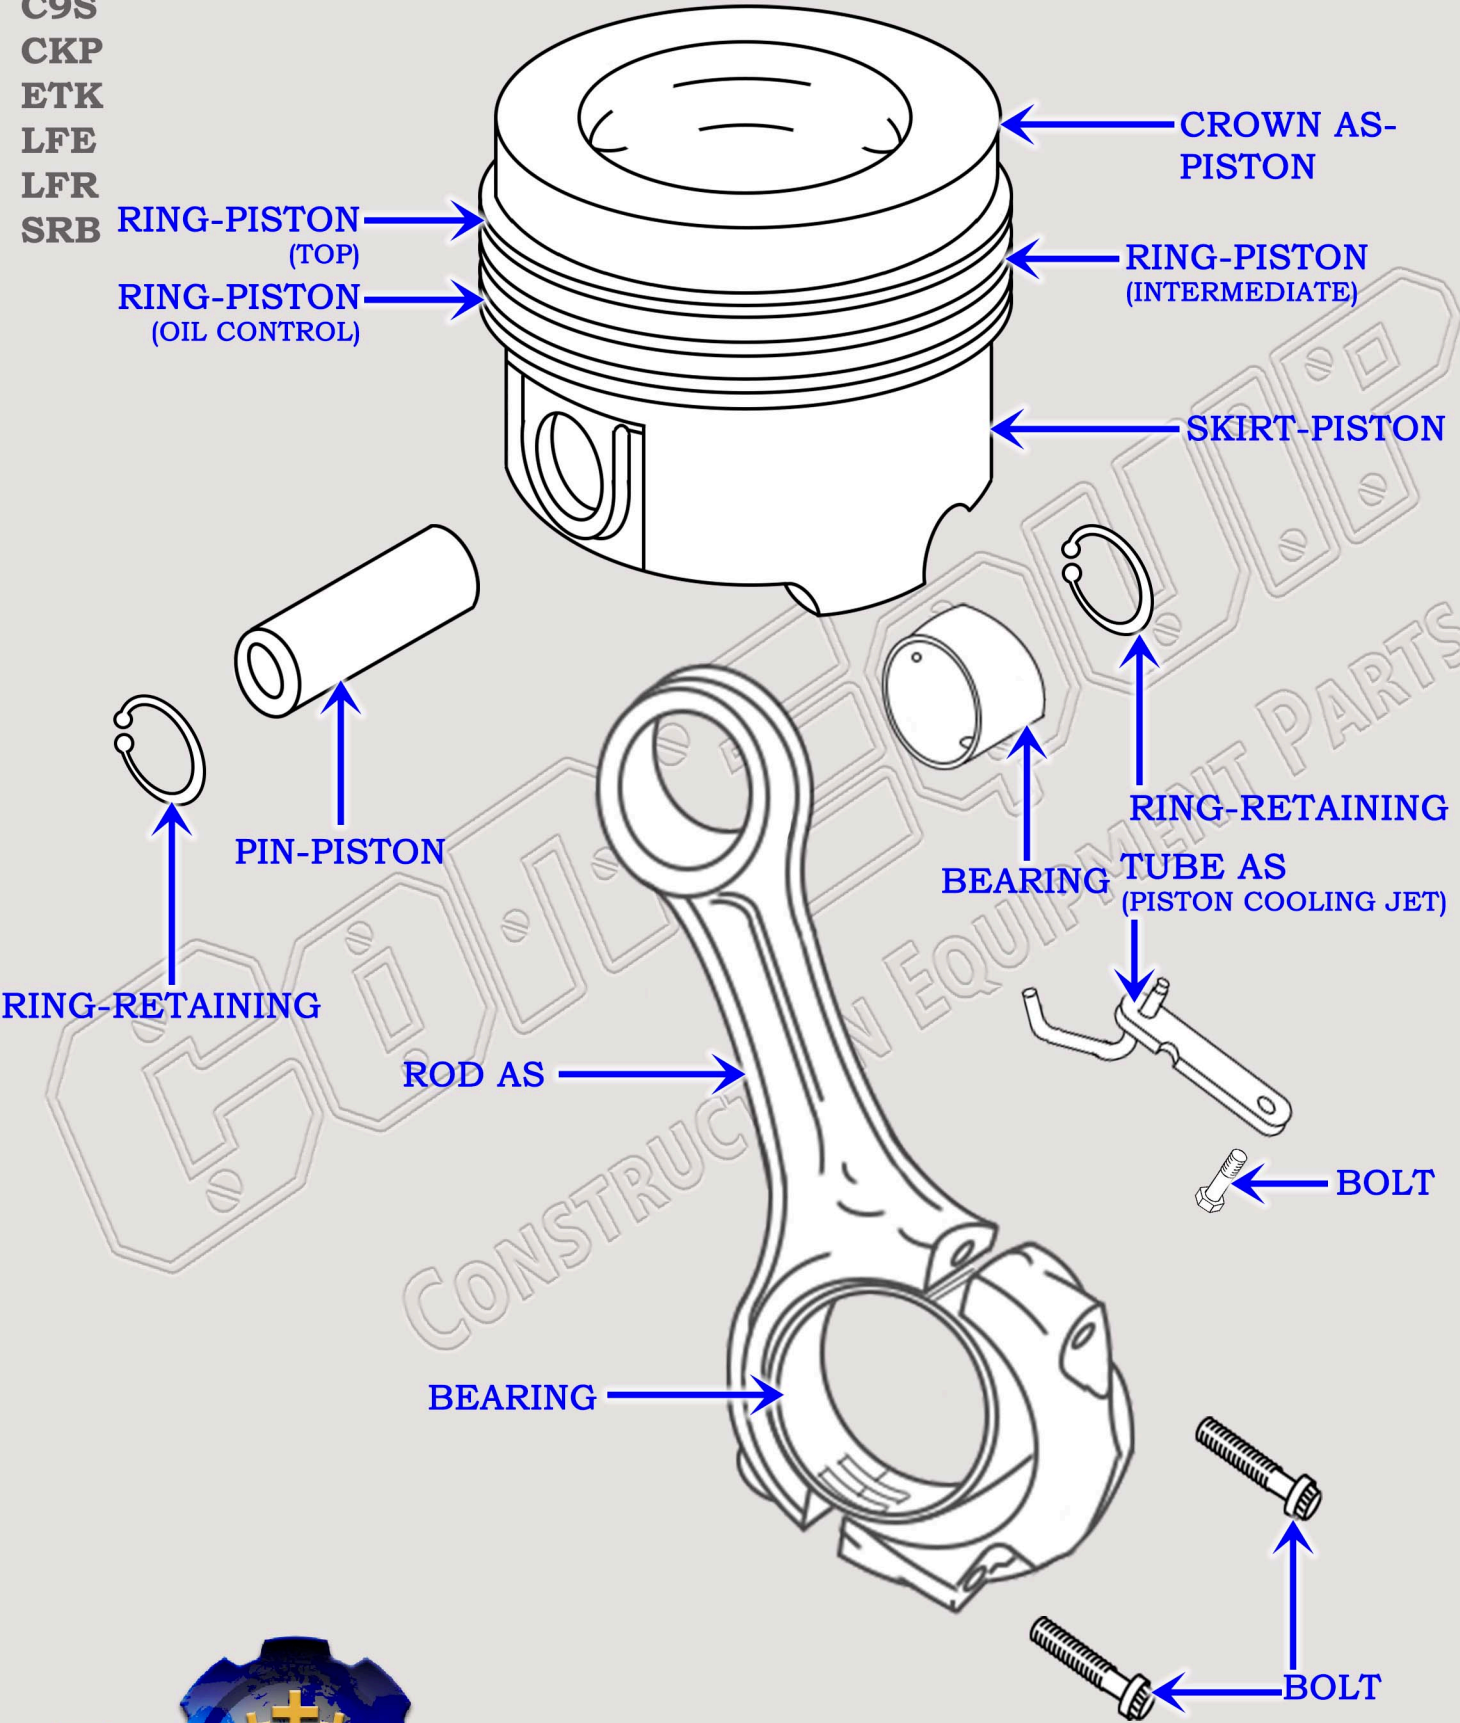

CAT C9 DIESEL TRUCK ENGINE PISTON & CONNECTING ROD BREAKDOWN DIAGRAM

SERIAL NUMBER PREFIX:

- 9DG
- C9S
- CKP
- ETK
- LFE
- LFR
- SRB

888-983-7847

WWW.CONEQUIP.COM

© 2019 CONEQUIP PARTS & EQUIPMENT LLC