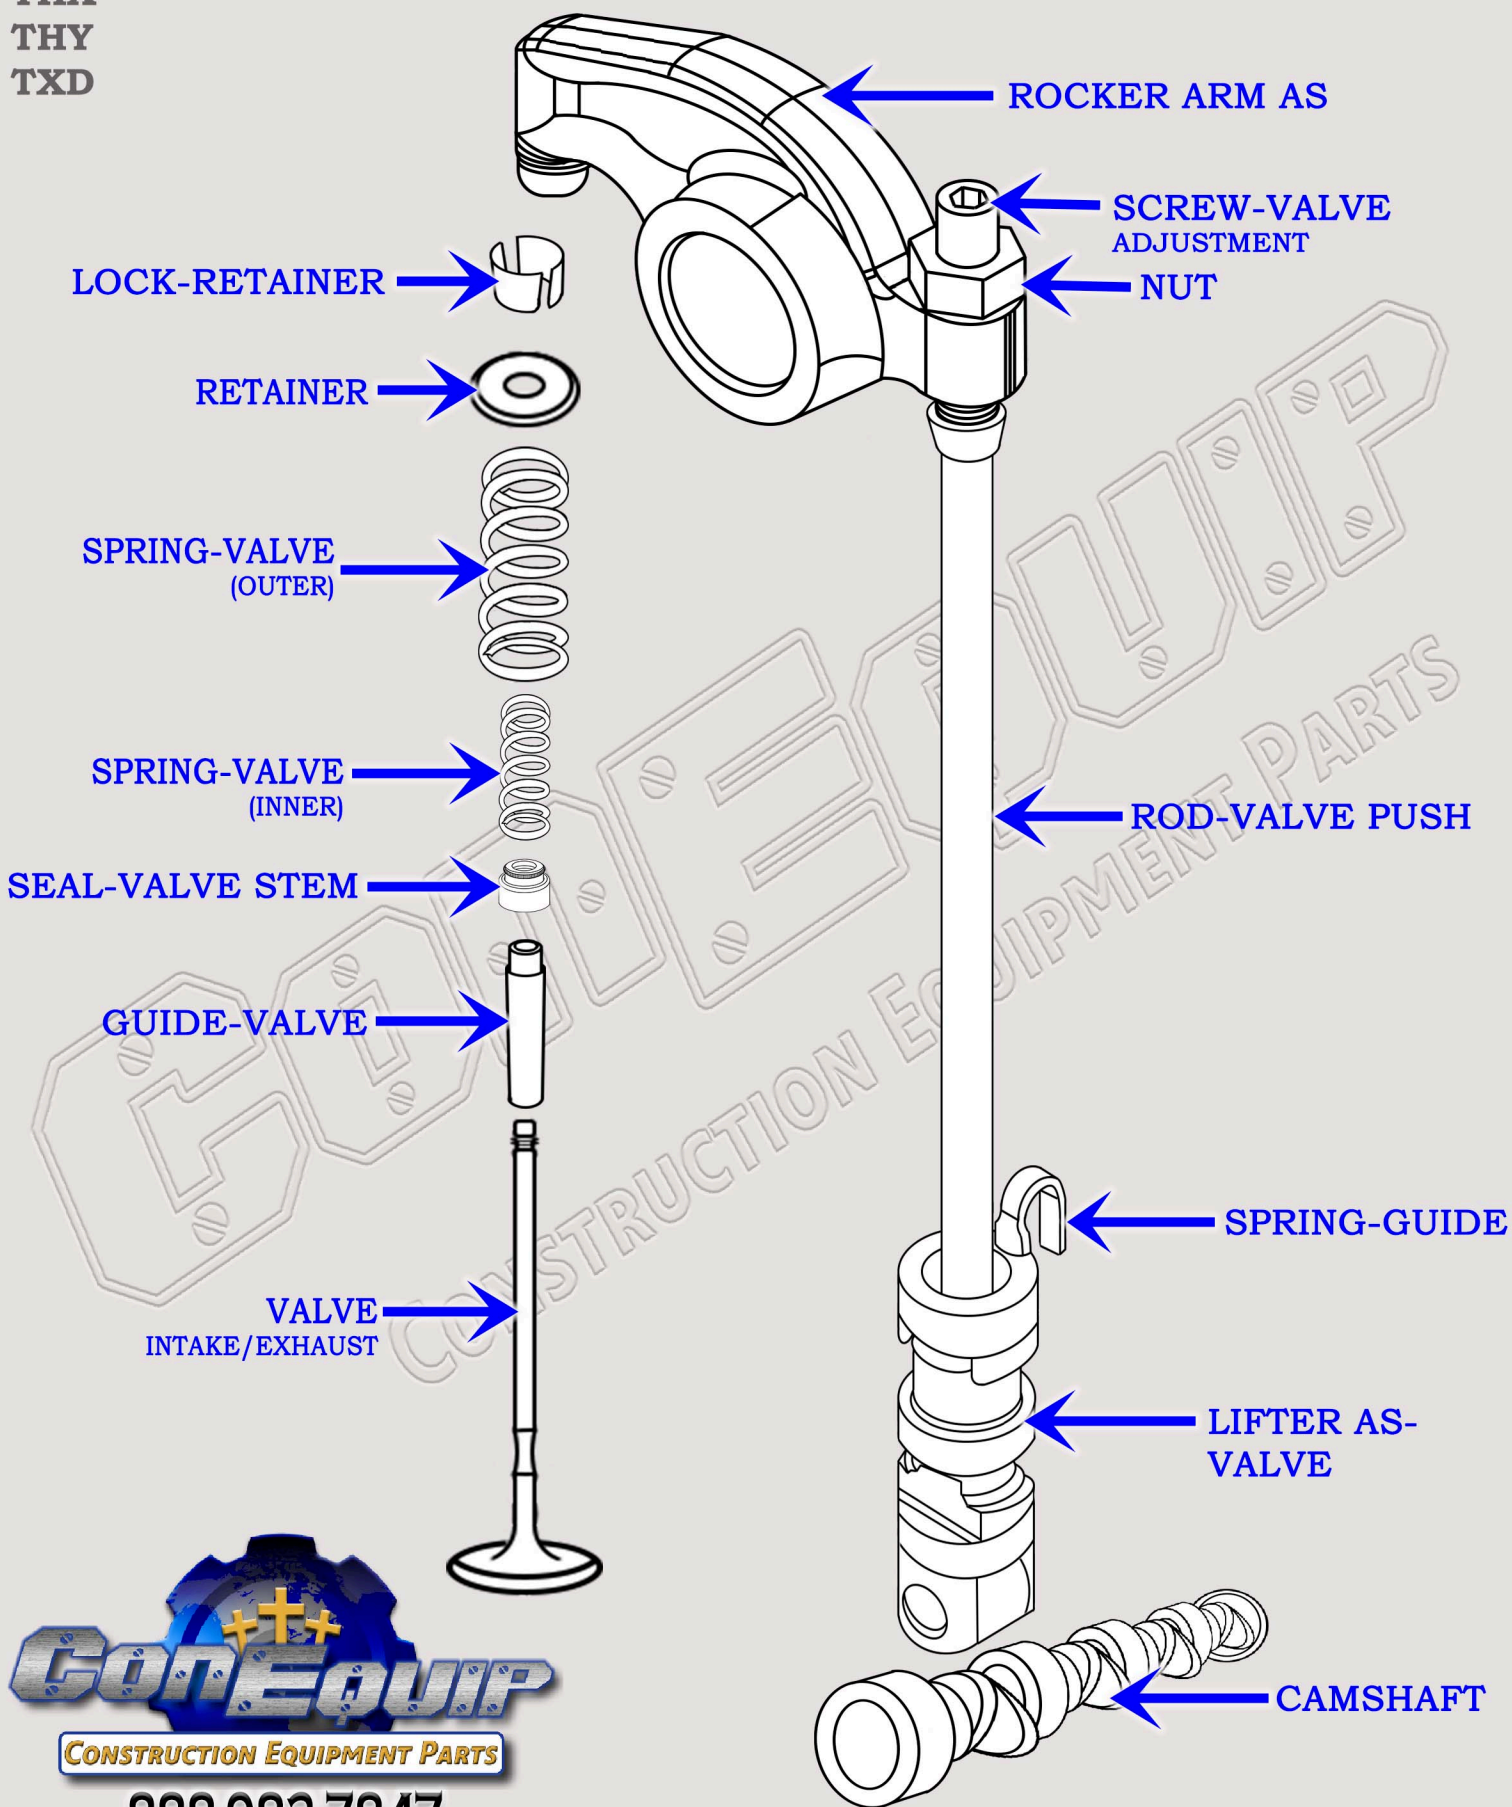

CAT C9 DIESEL MACHINE ENGINE

VALVE TRAIN BREAKDOWN DIAGRAM

SERIAL NUMBER PREFIX:

THX
THY
TXD

888-983-7847

WWW.CONEQUIP.COM