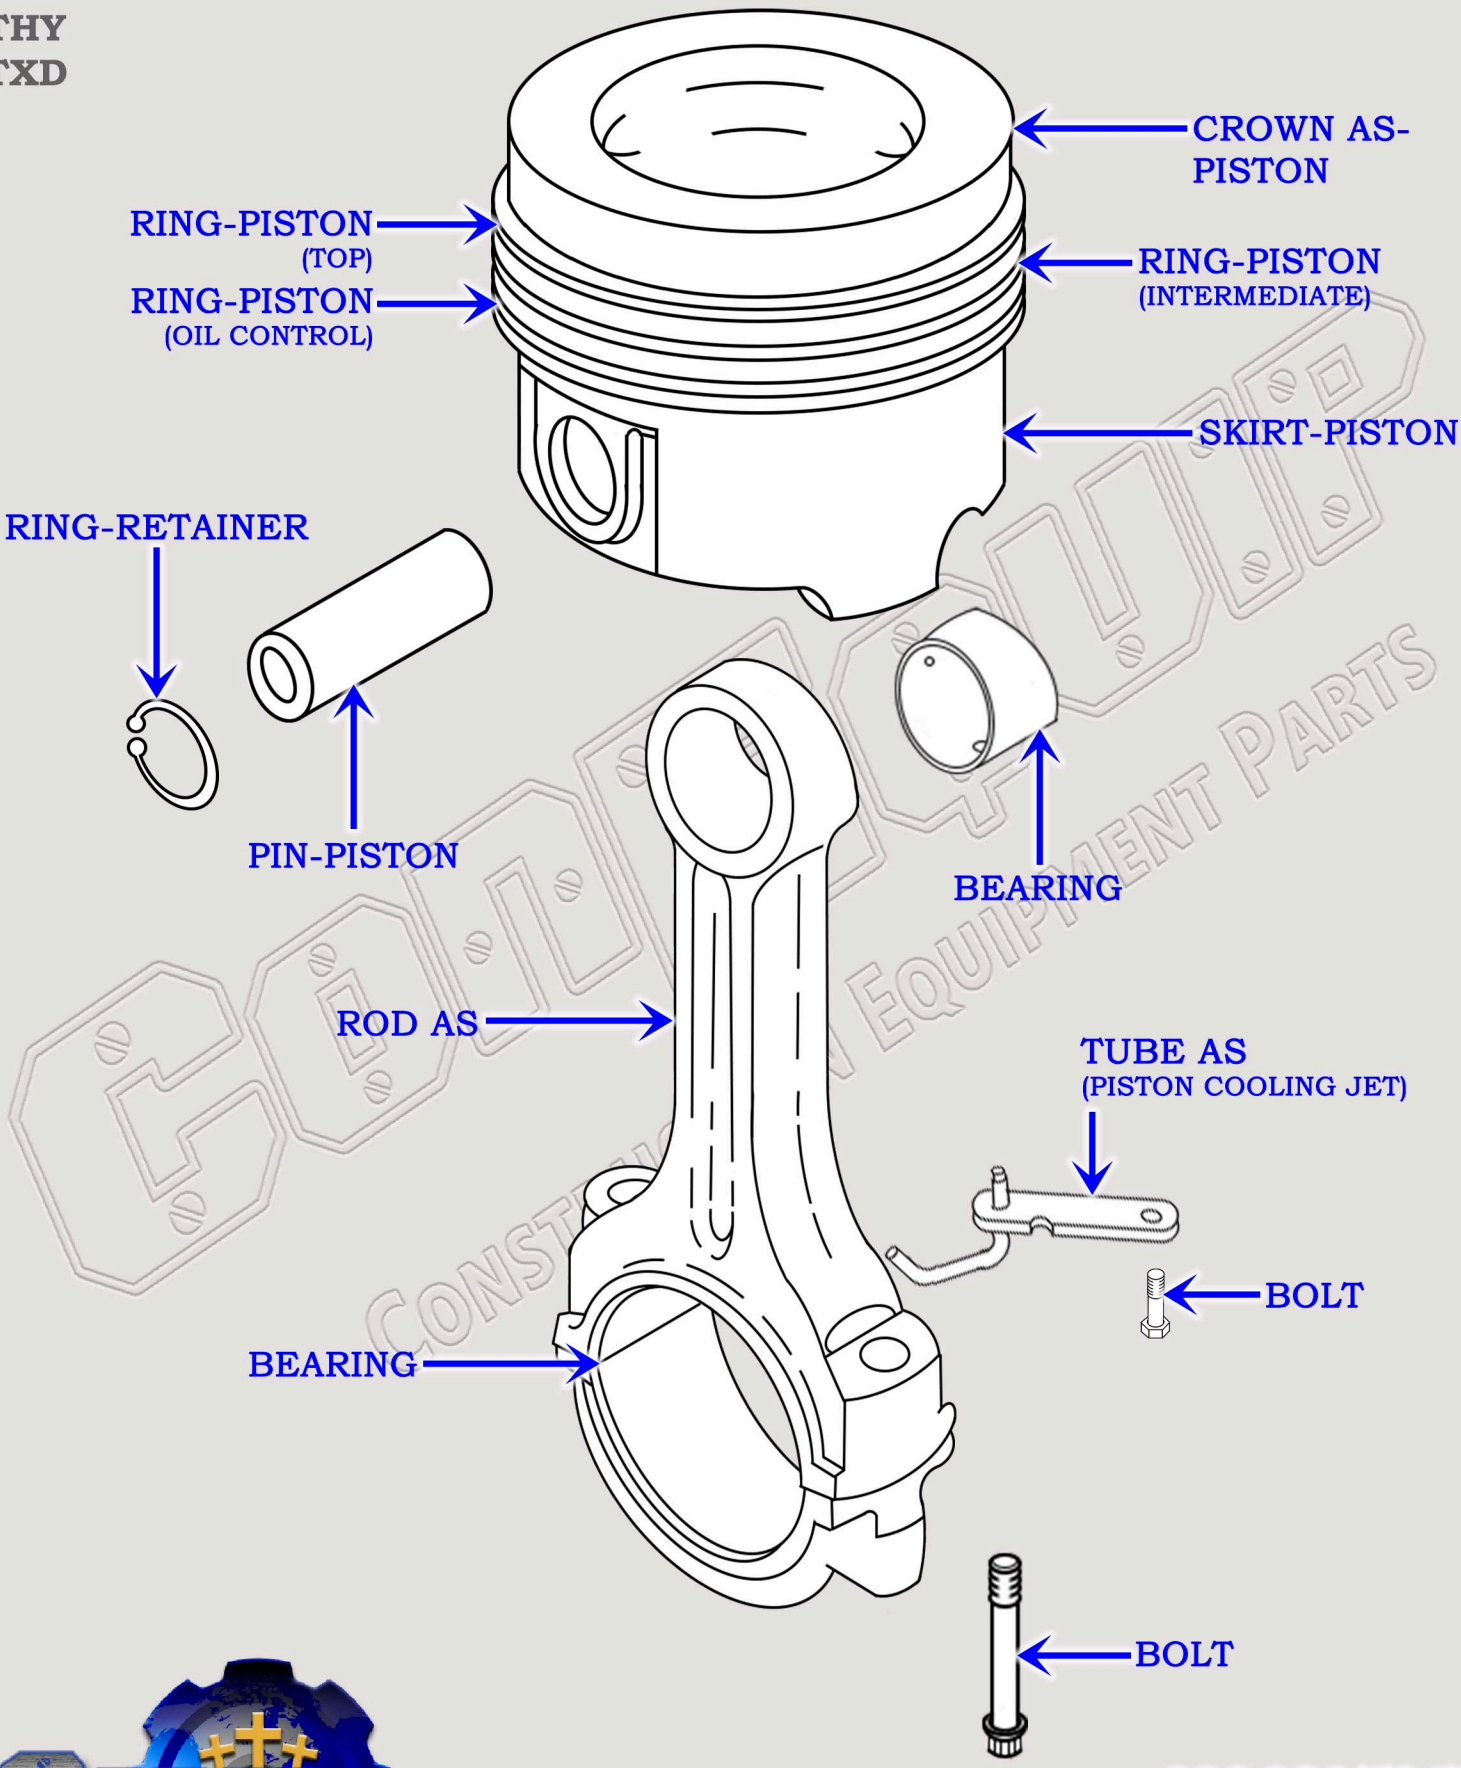

CAT C9 DIESEL MACHINE ENGINE

PISTON & CONNECTING ROD BREAKDOWN DIAGRAM

SERIAL NUMBER PREFIX:

- THX
- THY
- TXD

888-983-7847

WWW.CONEQUIP.COM

© 2019 CONEQUIP PARTS & EQUIPMENT LLC