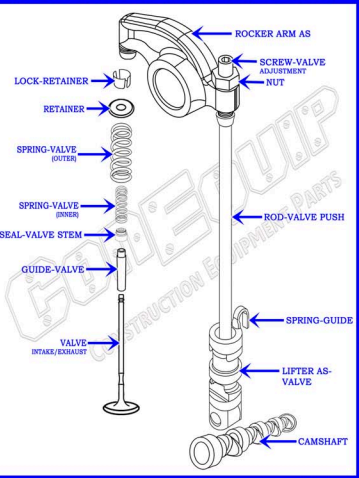

# CAT C9 DIESEL TRUCK ENGINE PARTS DIAGRAM

SERIAL NUMBER PREFIX:

9DG  
C9S  
CKP  
ETK  
LFE  
LFR  
SRB

## VALVE TRAIN BREAKDOWN

**CONEQUIP**  
CONSTRUCTION EQUIPMENT PARTS  
888-983-7847  
WWW.CONEQUIP.COM