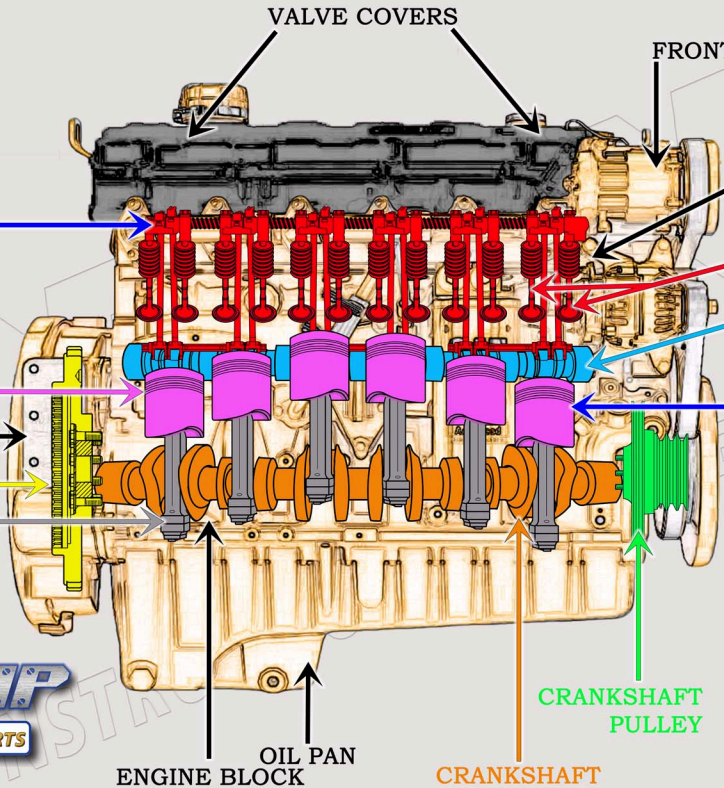

CAT C9 DIESEL TRUCK ENGINE PARTS DIAGRAM

SERIAL NUMBER PREFIX:

9DG
C9S
CKP
ETK
LFE
LFR
SRB

VALVE TRAIN BREAKDOWN

CONEQUIP
CONSTRUCTION EQUIPMENT PARTS
888-983-7847
WWW.CONEQUIP.COM