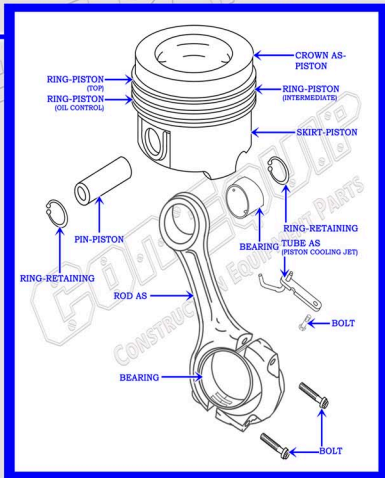

# CAT C9 DIESEL TRUCK ENGINE PARTS DIAGRAM

SERIAL NUMBER PREFIX:

9DG  
C9S  
CKP  
ETK  
LFE  
LFR  
SRB

## VALVE TRAIN BREAKDOWN

**CONEQUIP**  
CONSTRUCTION EQUIPMENT PARTS  
888-983-7847  
WWW.CONEQUIP.COM