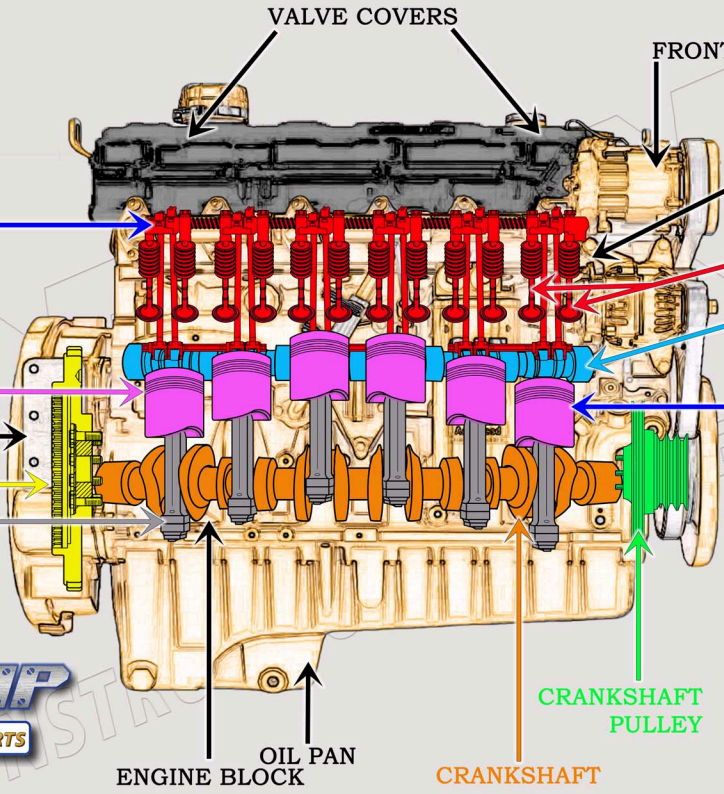

CAT C9 DIESEL MACHINE ENGINE PARTS DIAGRAM

SERIAL NUMBER PREFIX:

THX
THY
TXD

VALVE TRAIN BREAKDOWN

PISTON & ROD BREAKDOWN

CONEQUIP
CONSTRUCTION EQUIPMENT PARTS
888-983-7847
WWW.CONEQUIP.COM