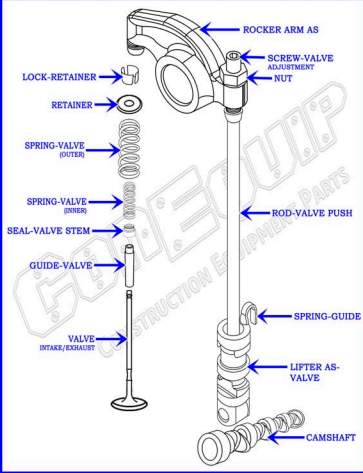

CAT C9 DIESEL MACHINE ENGINE PARTS DIAGRAM

SERIAL NUMBER PREFIX:

THX
THY
TXD

VALVE TRAIN BREAKDOWN

PISTON & ROD BREAKDOWN

CONEQUIP
CONSTRUCTION EQUIPMENT PARTS
888-983-7847
WWW.CONEQUIP.COM