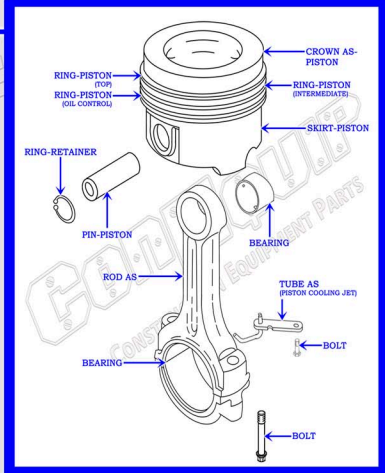

CAT C9 DIESEL MACHINE ENGINE PARTS DIAGRAM

SERIAL NUMBER PREFIX:

THX
THY
TXD

VALVE TRAIN BREAKDOWN

PISTON & ROD BREAKDOWN

CONEQUIP
CONSTRUCTION EQUIPMENT PARTS
888-983-7847
WWW.CONEQUIP.COM