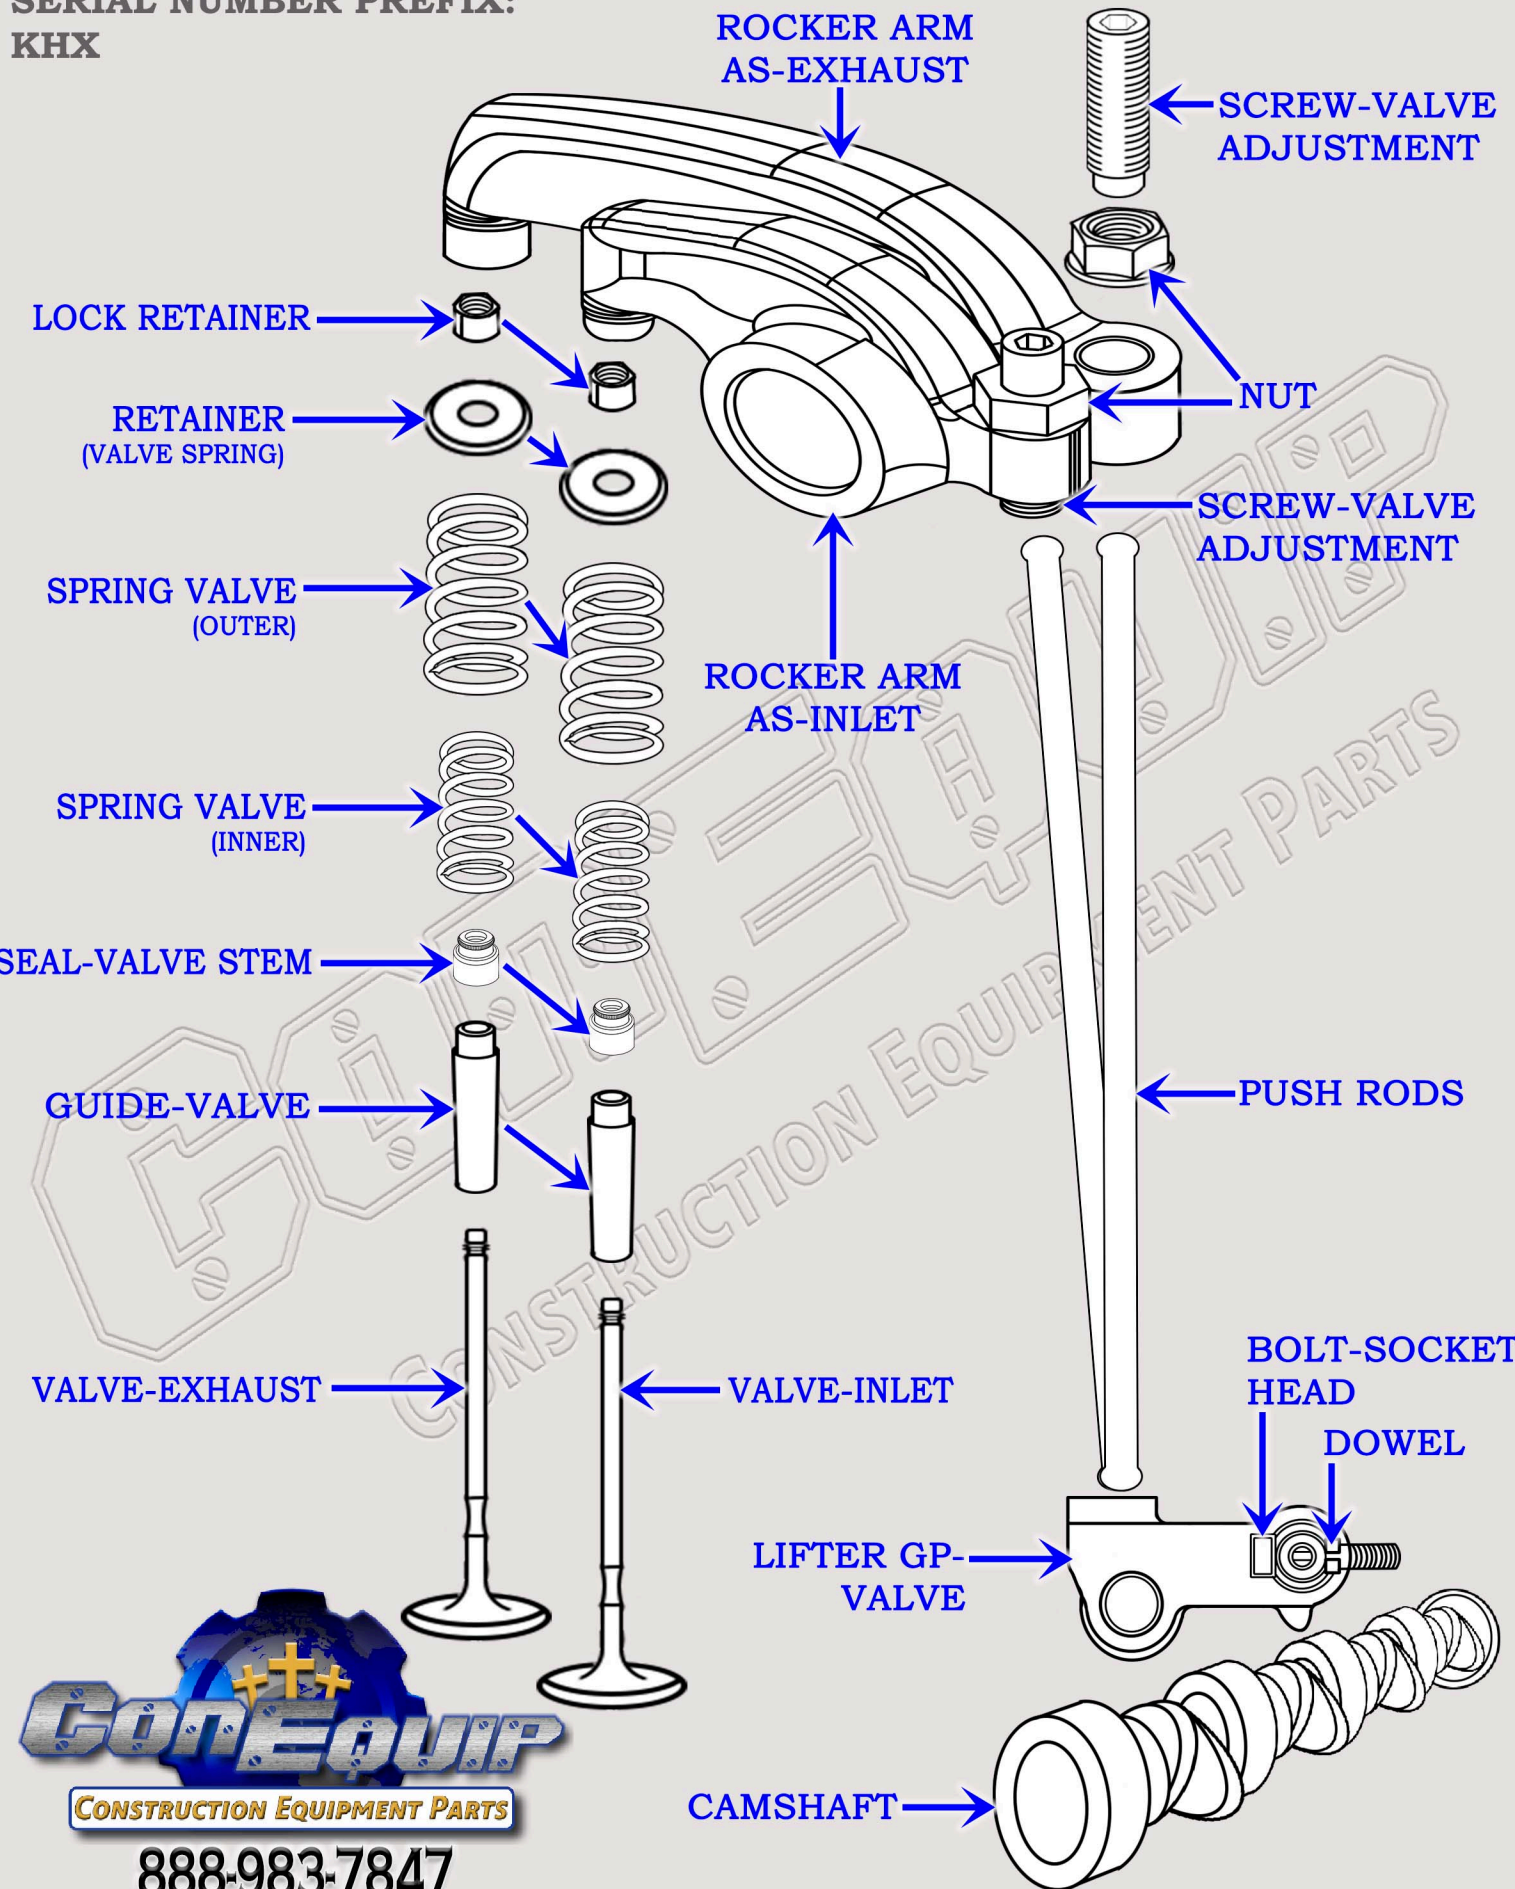

# CAT C7.2 DIESEL MACHINE ENGINE

## VALVE TRAIN BREAKDOWN DIAGRAM

SERIAL NUMBER PREFIX:

KHX

888-983-7847

WWW.CONEQUIP.COM