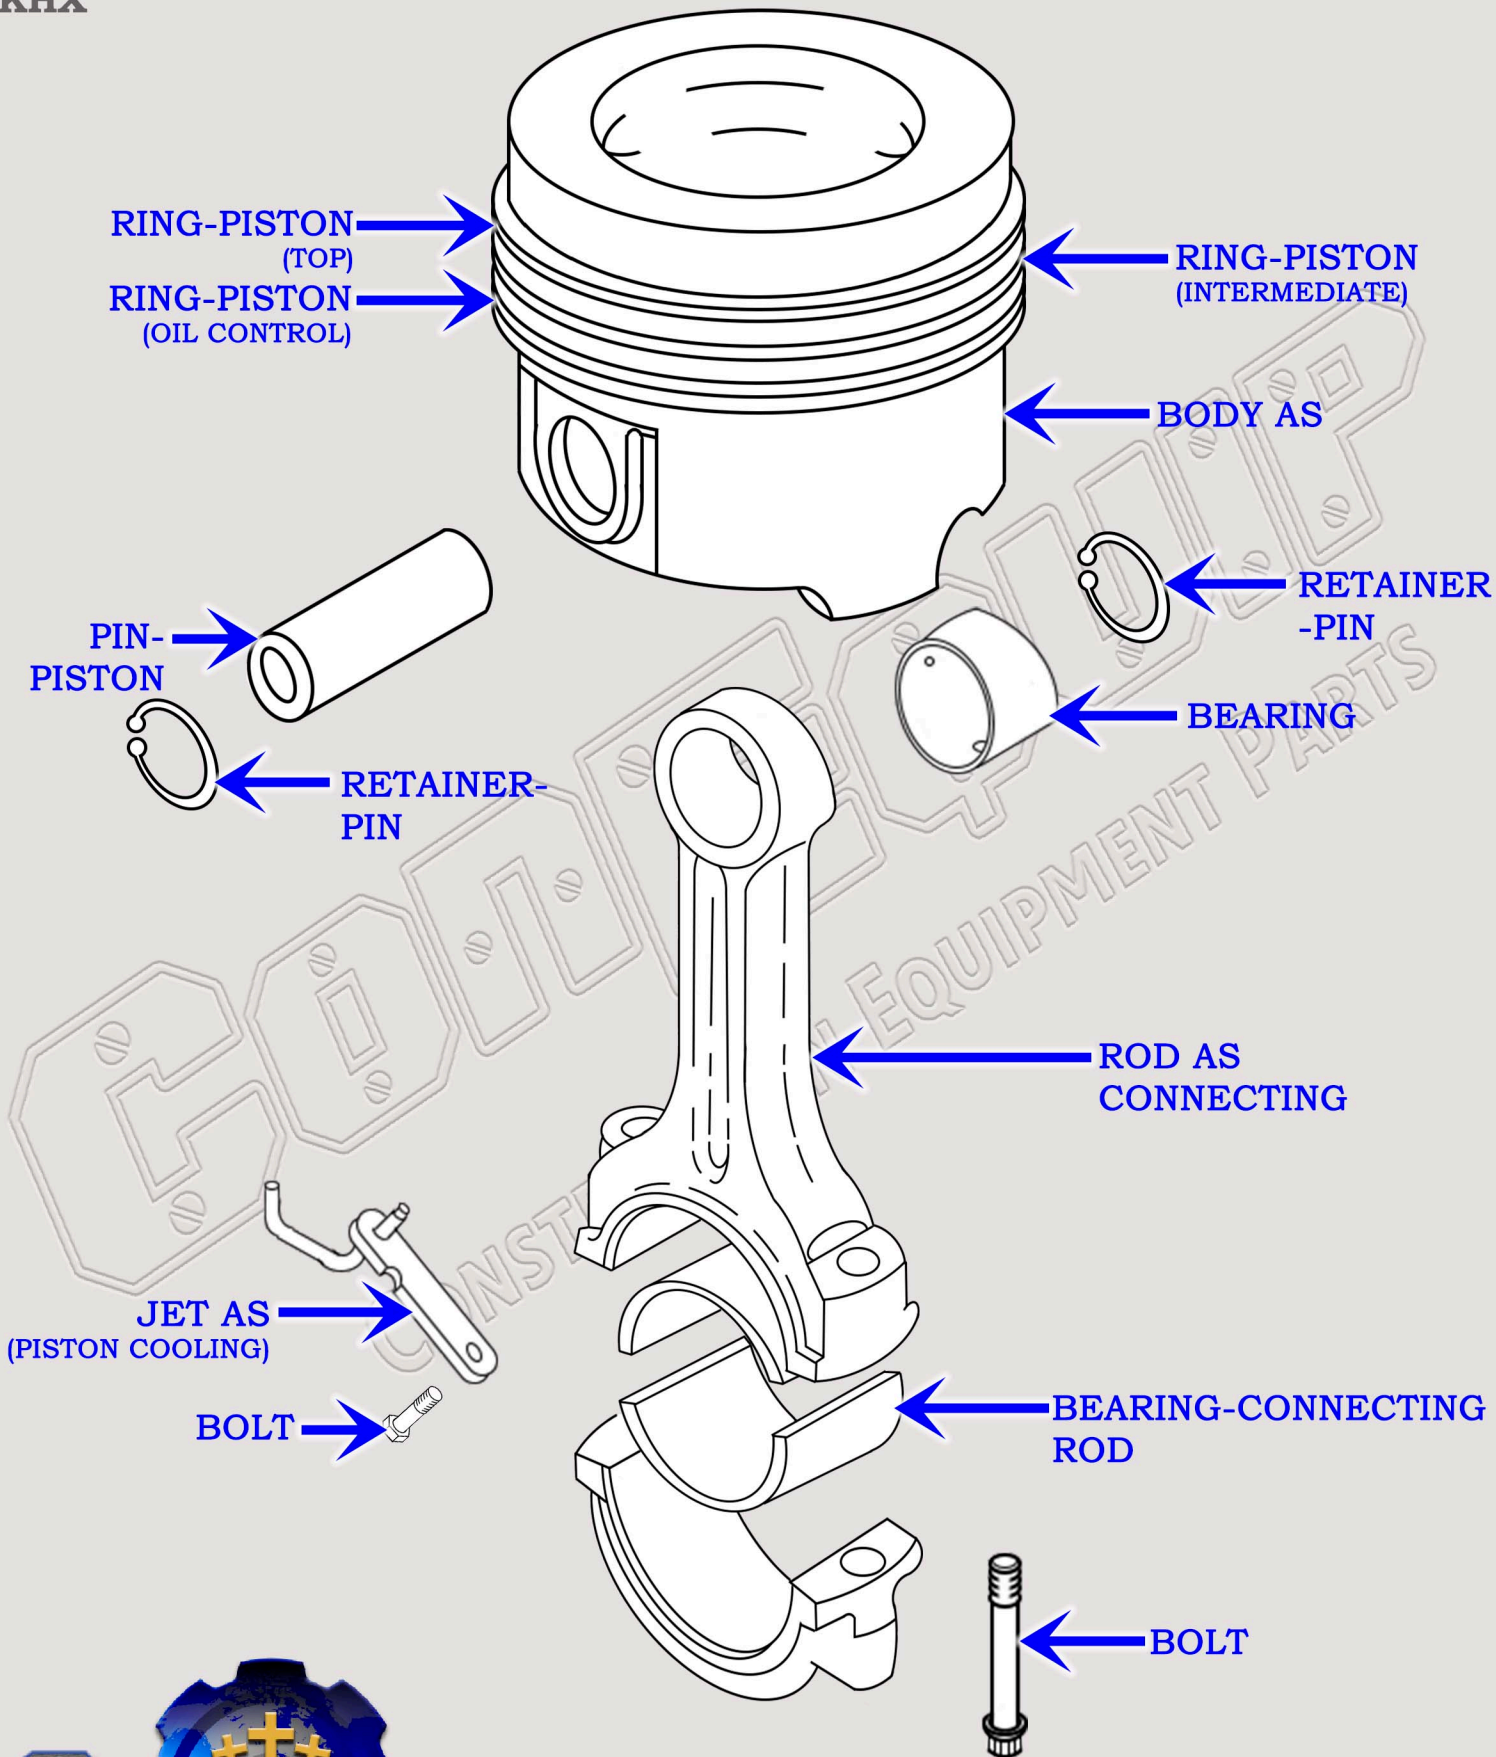

# CAT C7.2 DIESEL MACHINE ENGINE

## PISTON & CONNECTING ROD BREAKDOWN DIAGRAM

SERIAL NUMBER PREFIX:  
KHX

888-983-7847

WWW.CONEQUIP.COM

© 2019 CONEQUIP PARTS & EQUIPMENT LLC