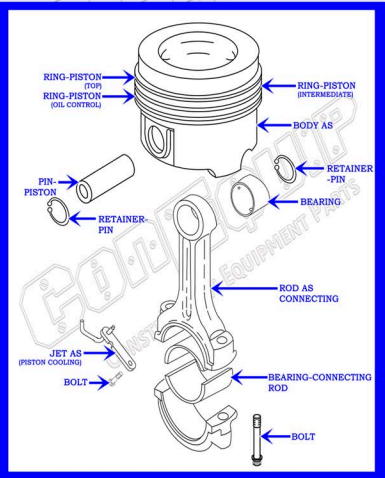

CAT C7.2 DIESEL MACHINE ENGINE PARTS DIAGRAM

SERIAL NUMBER PREFIX:
KHX

VALVE TRAIN BREAKDOWN

888-983-7847

WWW.CONEQUIP.COM