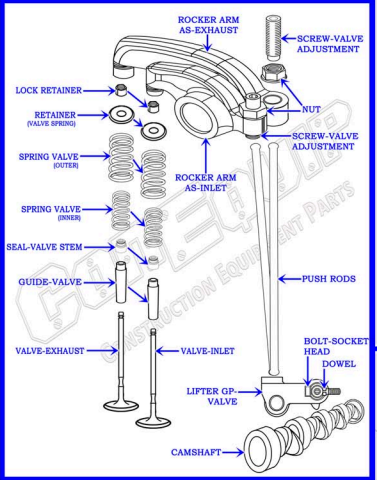

CAT C7.2 DIESEL MACHINE ENGINE PARTS DIAGRAM

SERIAL NUMBER PREFIX:
KHX

VALVE TRAIN BREAKDOWN

888-983-7847

WWW.CONEQUIP.COM