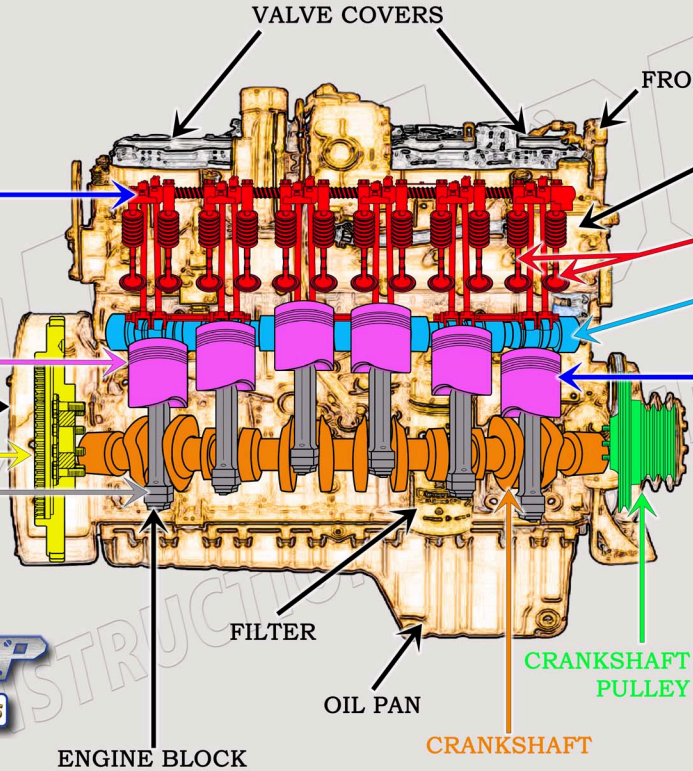

CAT C7.2 DIESEL MACHINE ENGINE PARTS DIAGRAM

SERIAL NUMBER PREFIX:
KHX

VALVE TRAIN BREAKDOWN

888-983-7847

WWW.CONEQUIP.COM