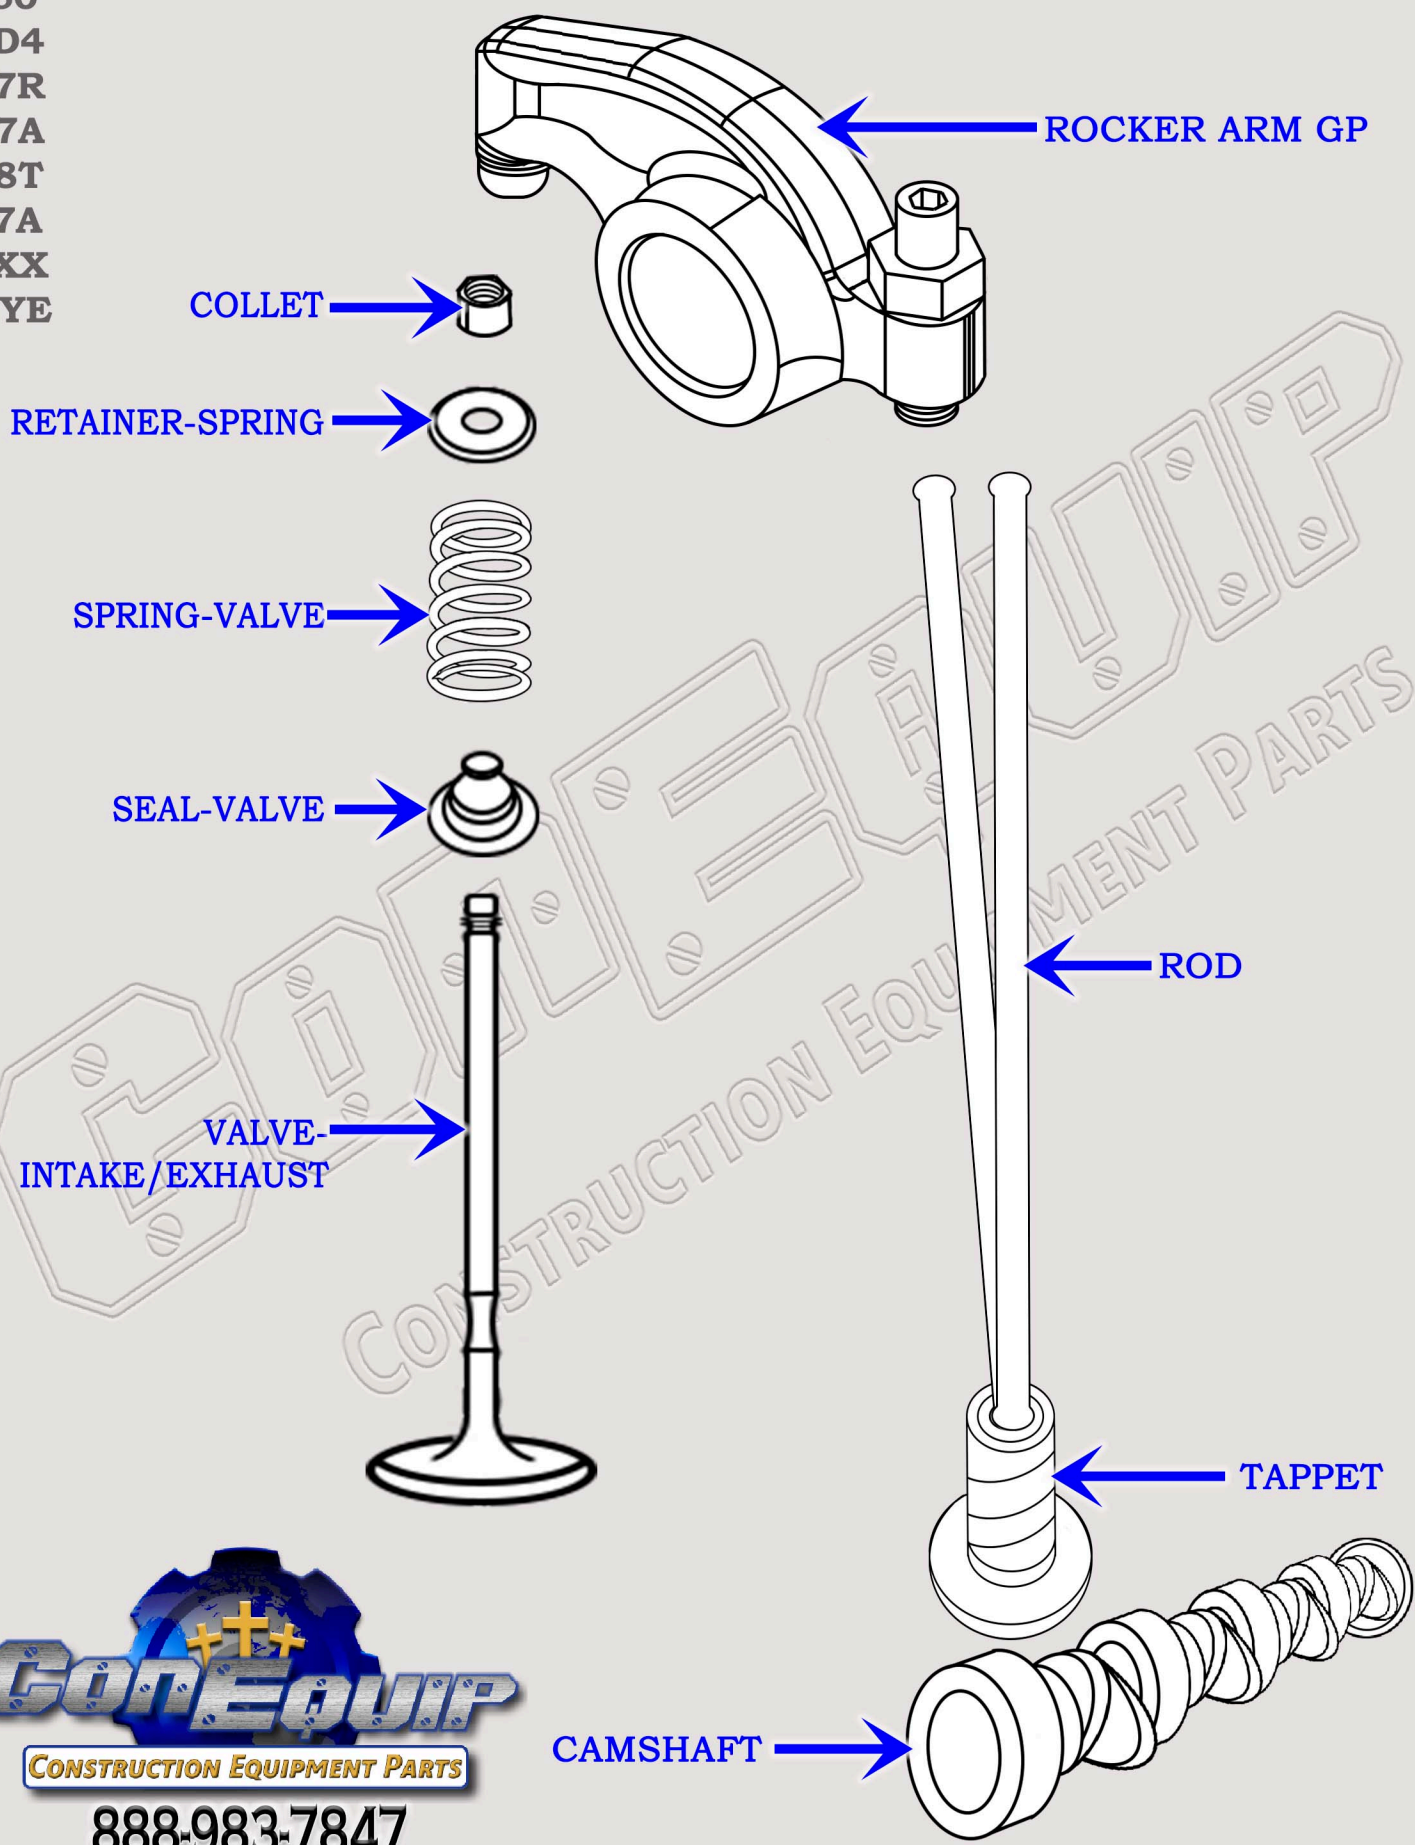

CAT C7.1 DIESEL MACHINE ENGINE

VALVE TRAIN BREAKDOWN DIAGRAM

SERIAL NUMBER PREFIX:

- 450
- BD4
- C7R
- D7A
- D8T
- E7A
- TXX
- WYE

888-983-7847
WWW.CONEQUIP.COM