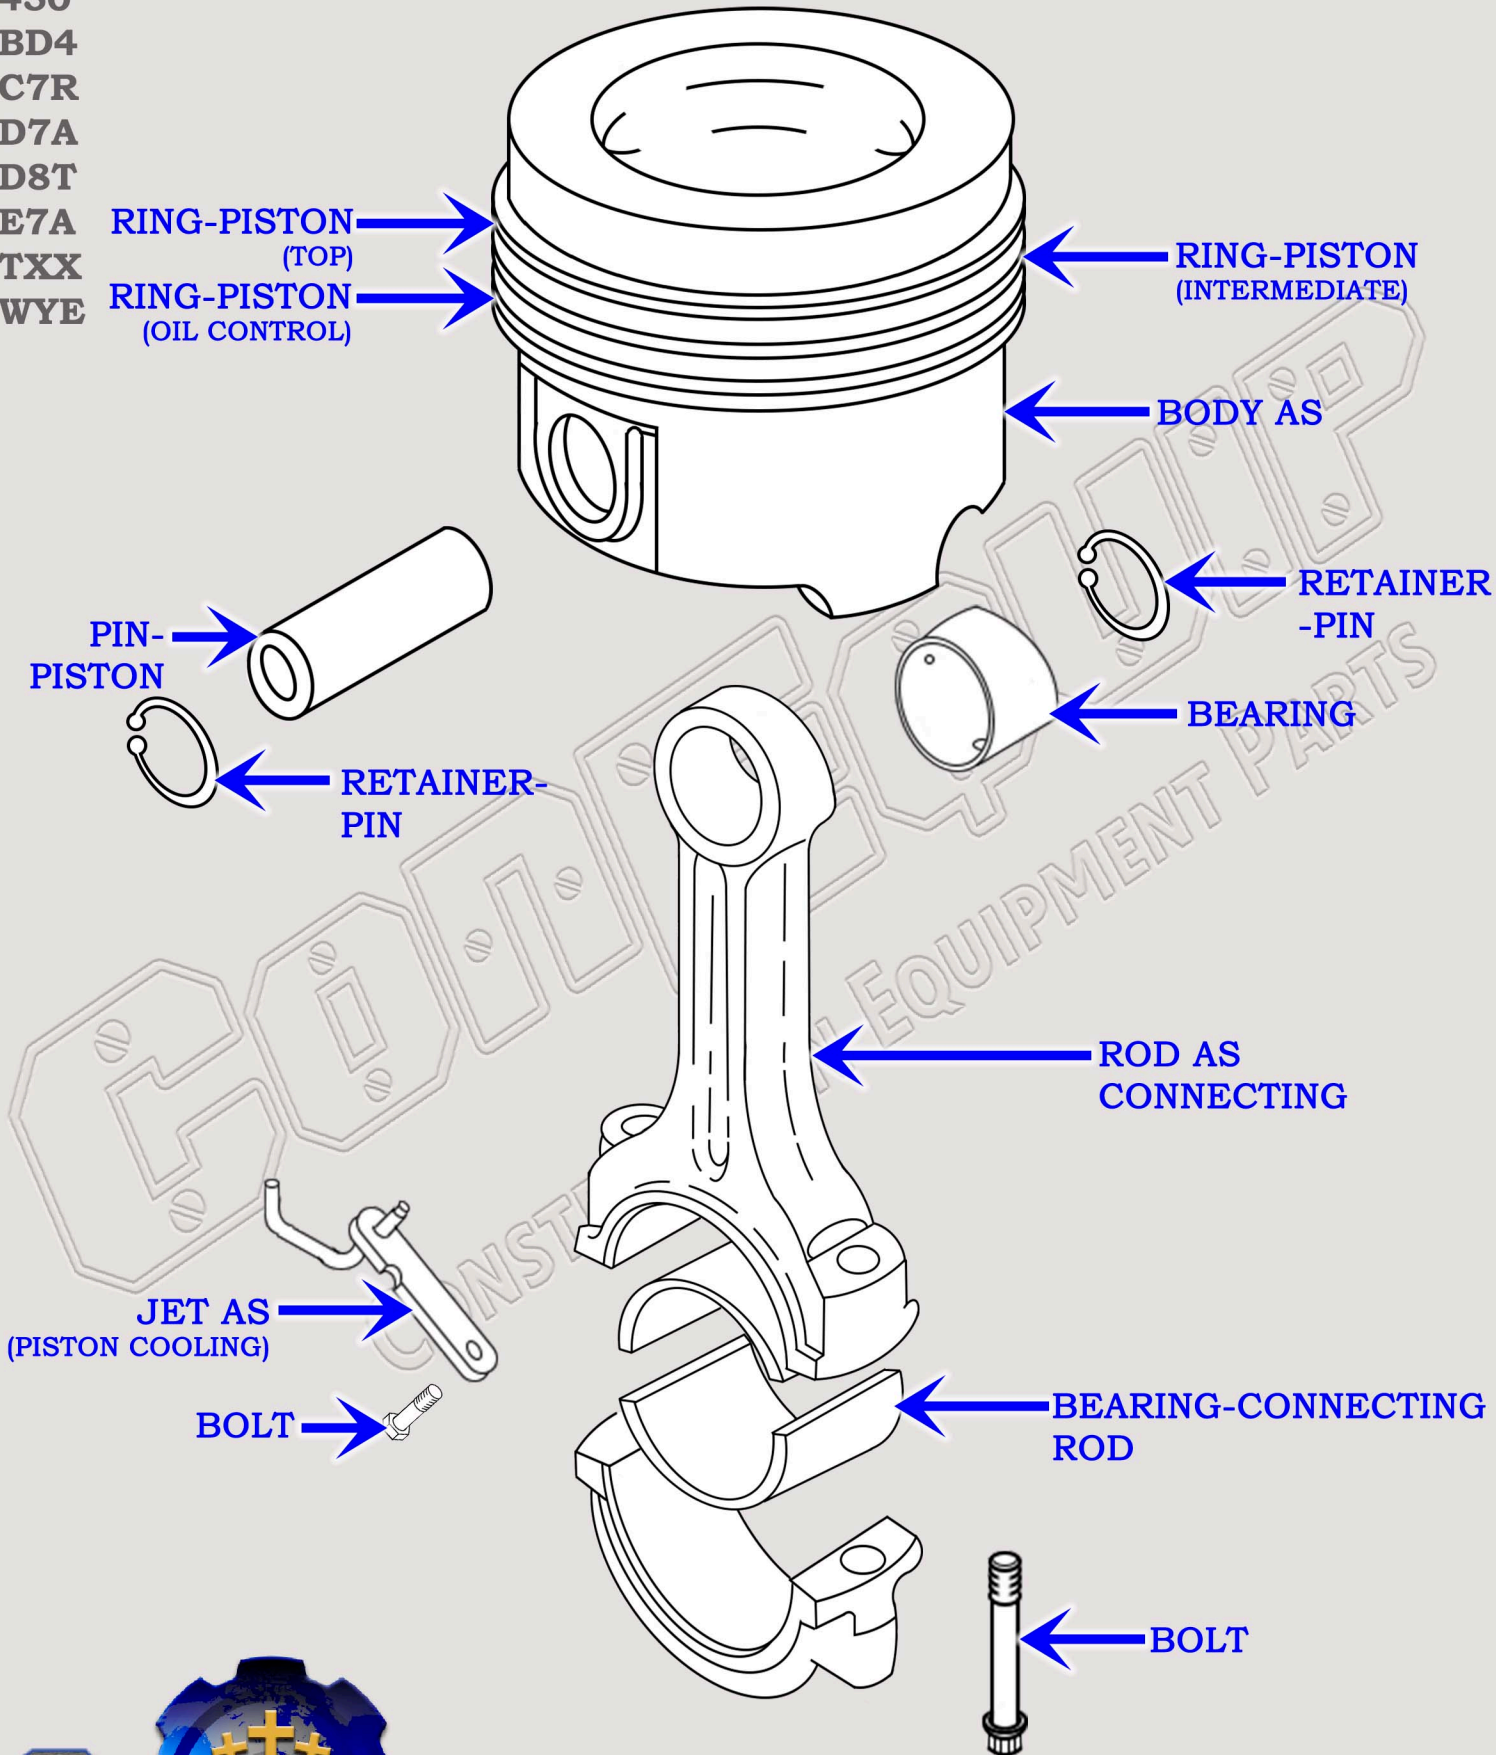

CAT C7.1 DIESEL MACHINE ENGINE

PISTON & CONNECTING ROD BREAKDOWN DIAGRAM

SERIAL NUMBER PREFIX:

450
BD4
C7R
D7A
D8T
E7A
TXX
WYE

888-983-7847

WWW.CONEQUIP.COM

© 2019 CONEQUIP PARTS & EQUIPMENT LLC