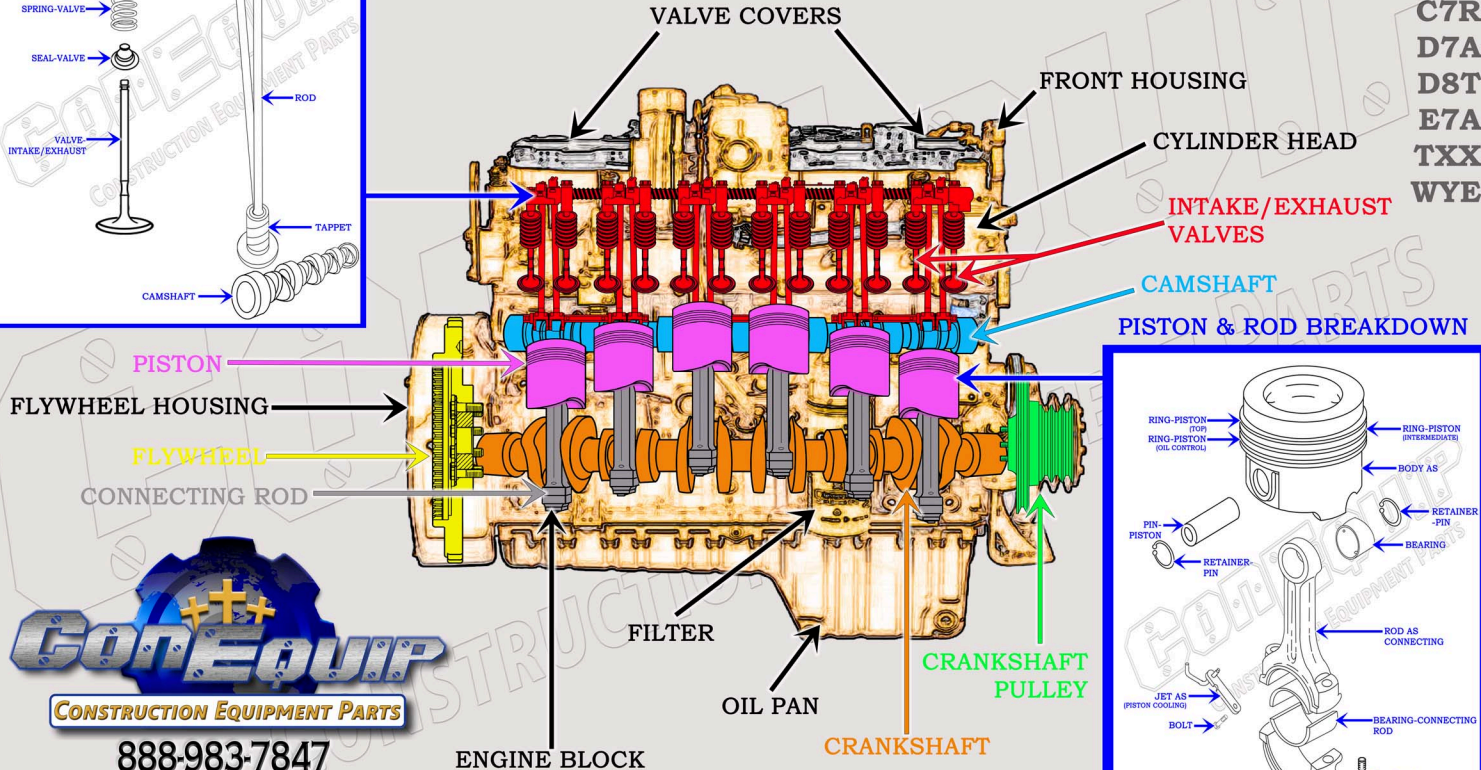

CAT C7.1 DIESEL MACHINE ENGINE PARTS DIAGRAM

SERIAL NUMBER PREFIX:

450
BD4
C7R
D7A
D8T
E7A
TXX
WYE

VALVE TRAIN BREAKDOWN

888-983-7847

WWW.CONEQUIP.COM