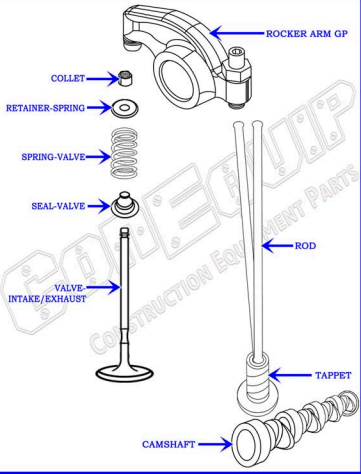

CAT C7.1 DIESEL MACHINE ENGINE PARTS DIAGRAM

SERIAL NUMBER PREFIX:

450
BD4
C7R
D7A
D8T
E7A
TXX
WYE

VALVE TRAIN BREAKDOWN

888-983-7847

WWW.CONEQUIP.COM