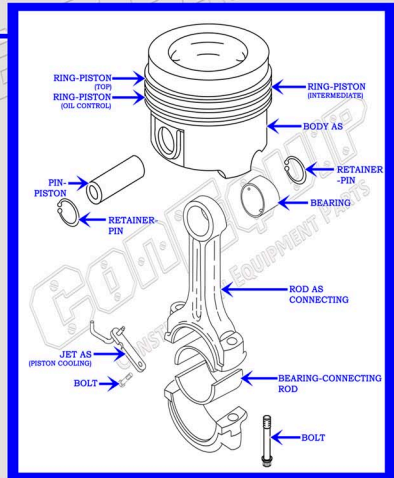

CAT C7.1 DIESEL MACHINE ENGINE PARTS DIAGRAM

SERIAL NUMBER PREFIX:

450
BD4
C7R
D7A
D8T
E7A
TXX
WYE

VALVE TRAIN BREAKDOWN

888-983-7847

WWW.CONEQUIP.COM