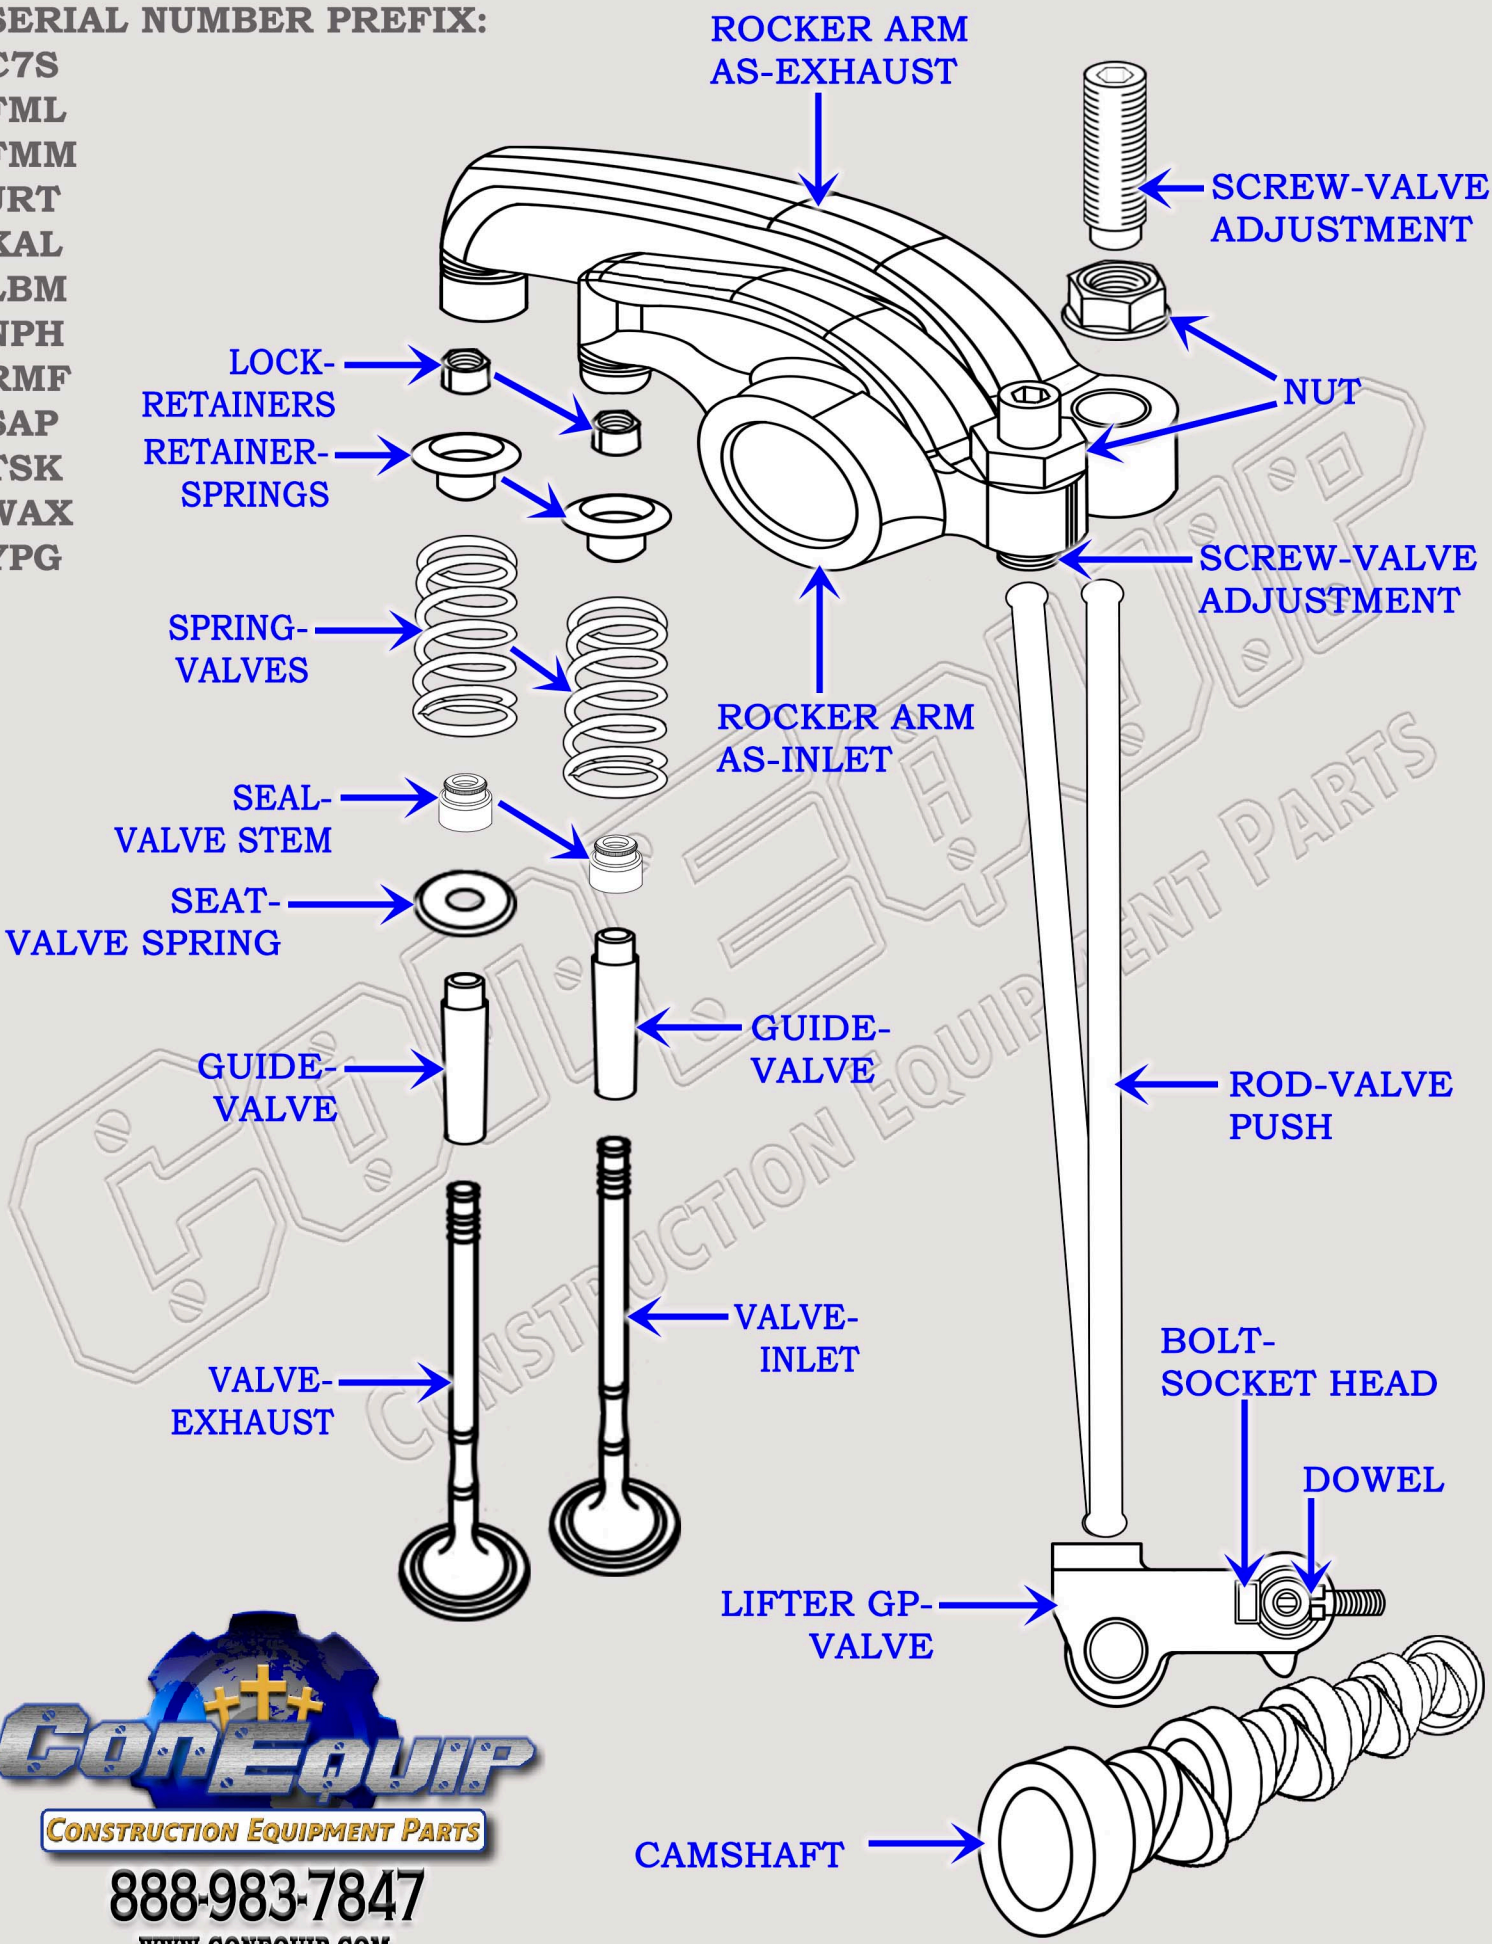

CAT C7 DIESEL TRUCK ENGINE VALVE TRAIN BREAKDOWN DIAGRAM

SERIAL NUMBER PREFIX:

- C7S
- FML
- FMM
- JRT
- KAL
- LBM
- NPH
- RMF
- SAP
- TSK
- WAX
- YPG

888-983-7847

WWW.CONEQUIP.COM