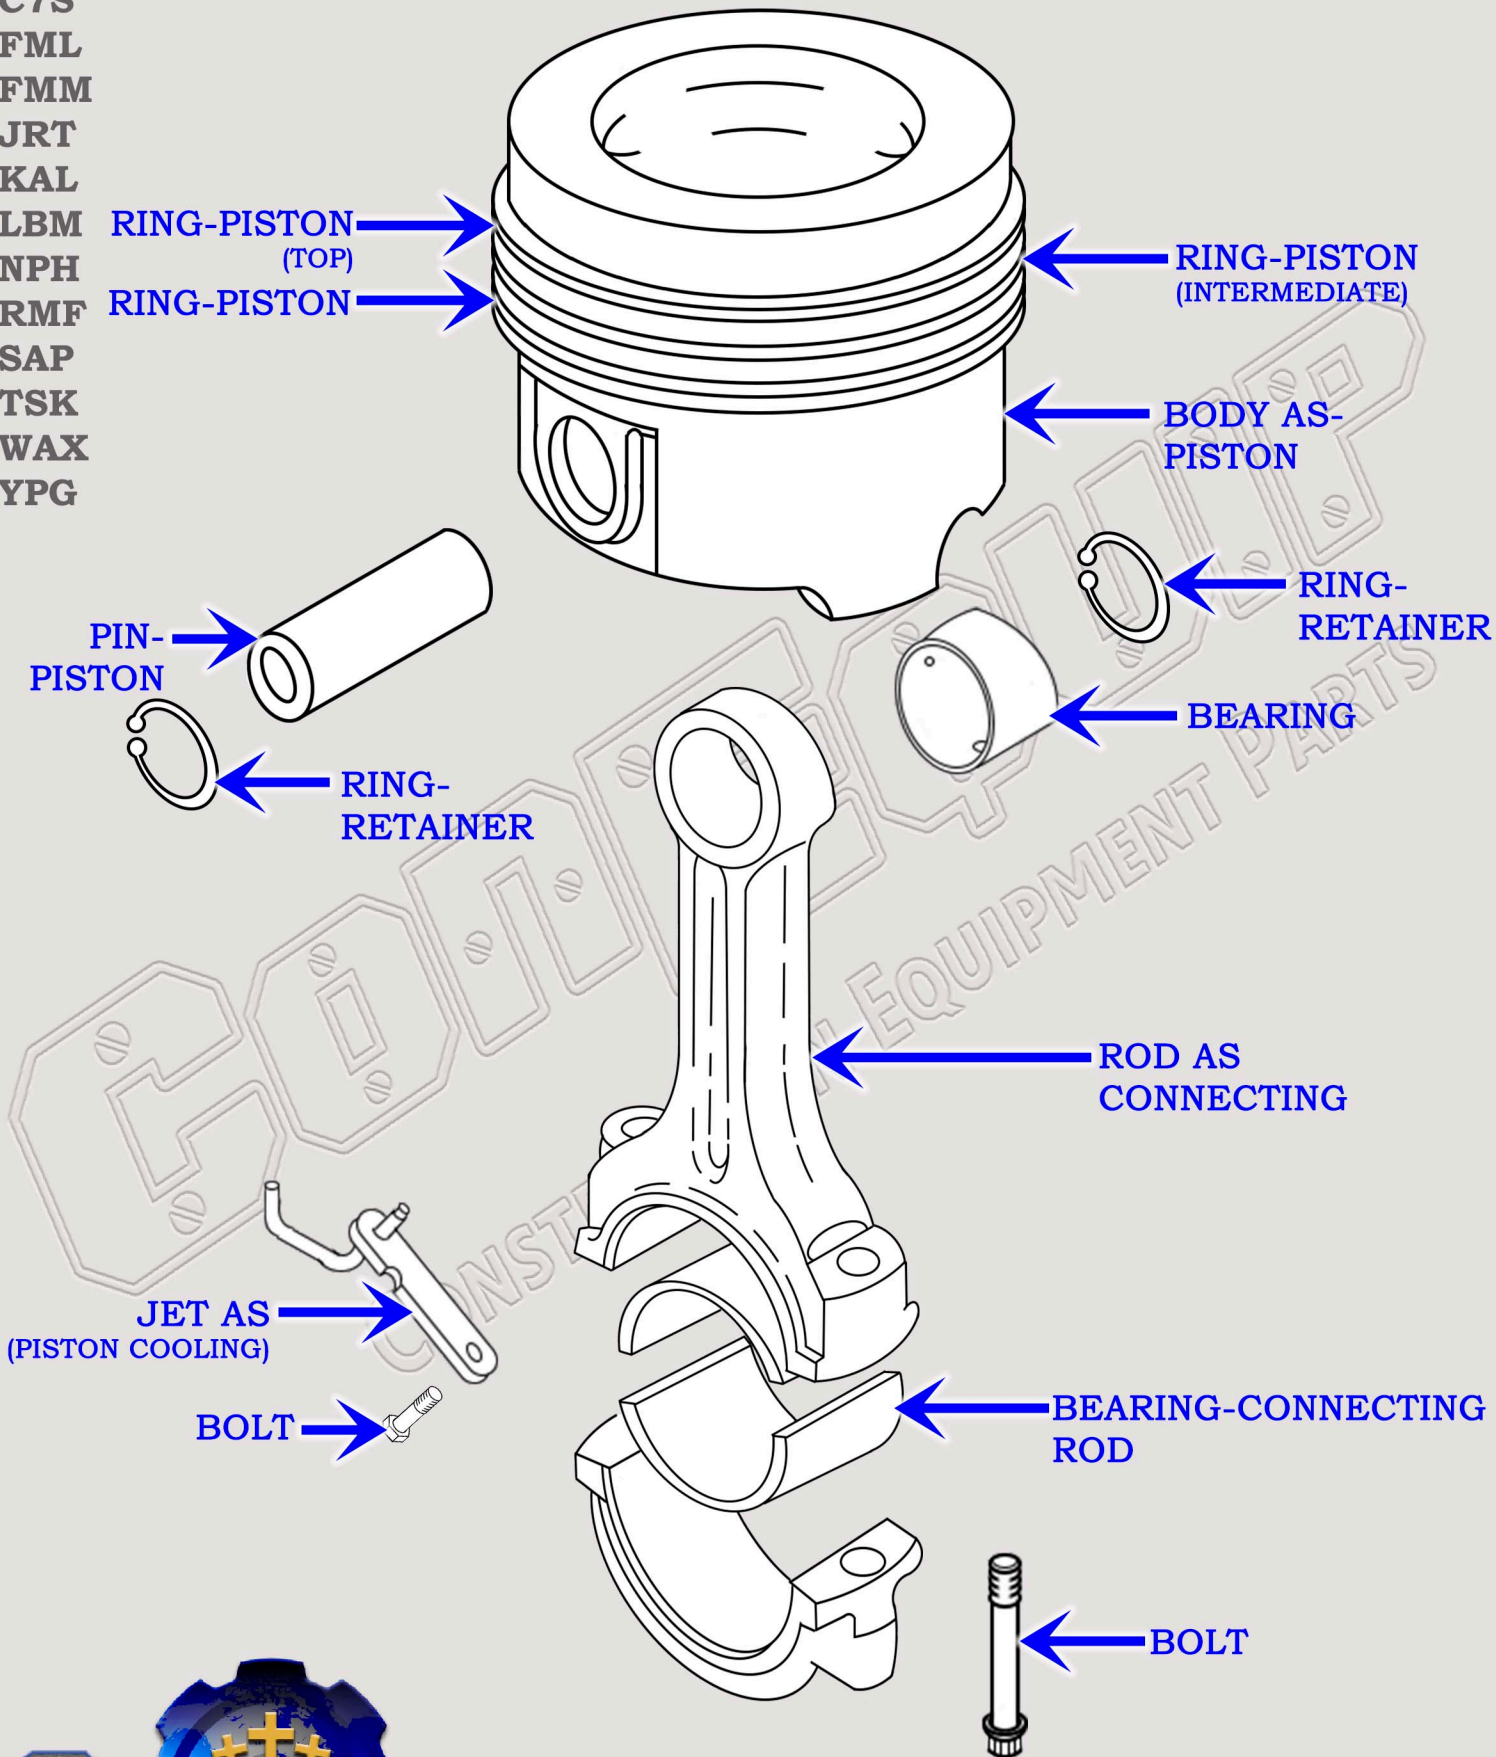

CAT C7 DIESEL TRUCK ENGINE

PISTON & CONNECTING ROD BREAKDOWN DIAGRAM

SERIAL NUMBER PREFIX:

- C7S
- FML
- FMM
- JRT
- KAL
- LBM
- NPH
- RMF
- SAP
- TSK
- WAX
- YPG

888-983-7847

WWW.CONEQUIP.COM

© 2019 CONEQUIP PARTS & EQUIPMENT LLC