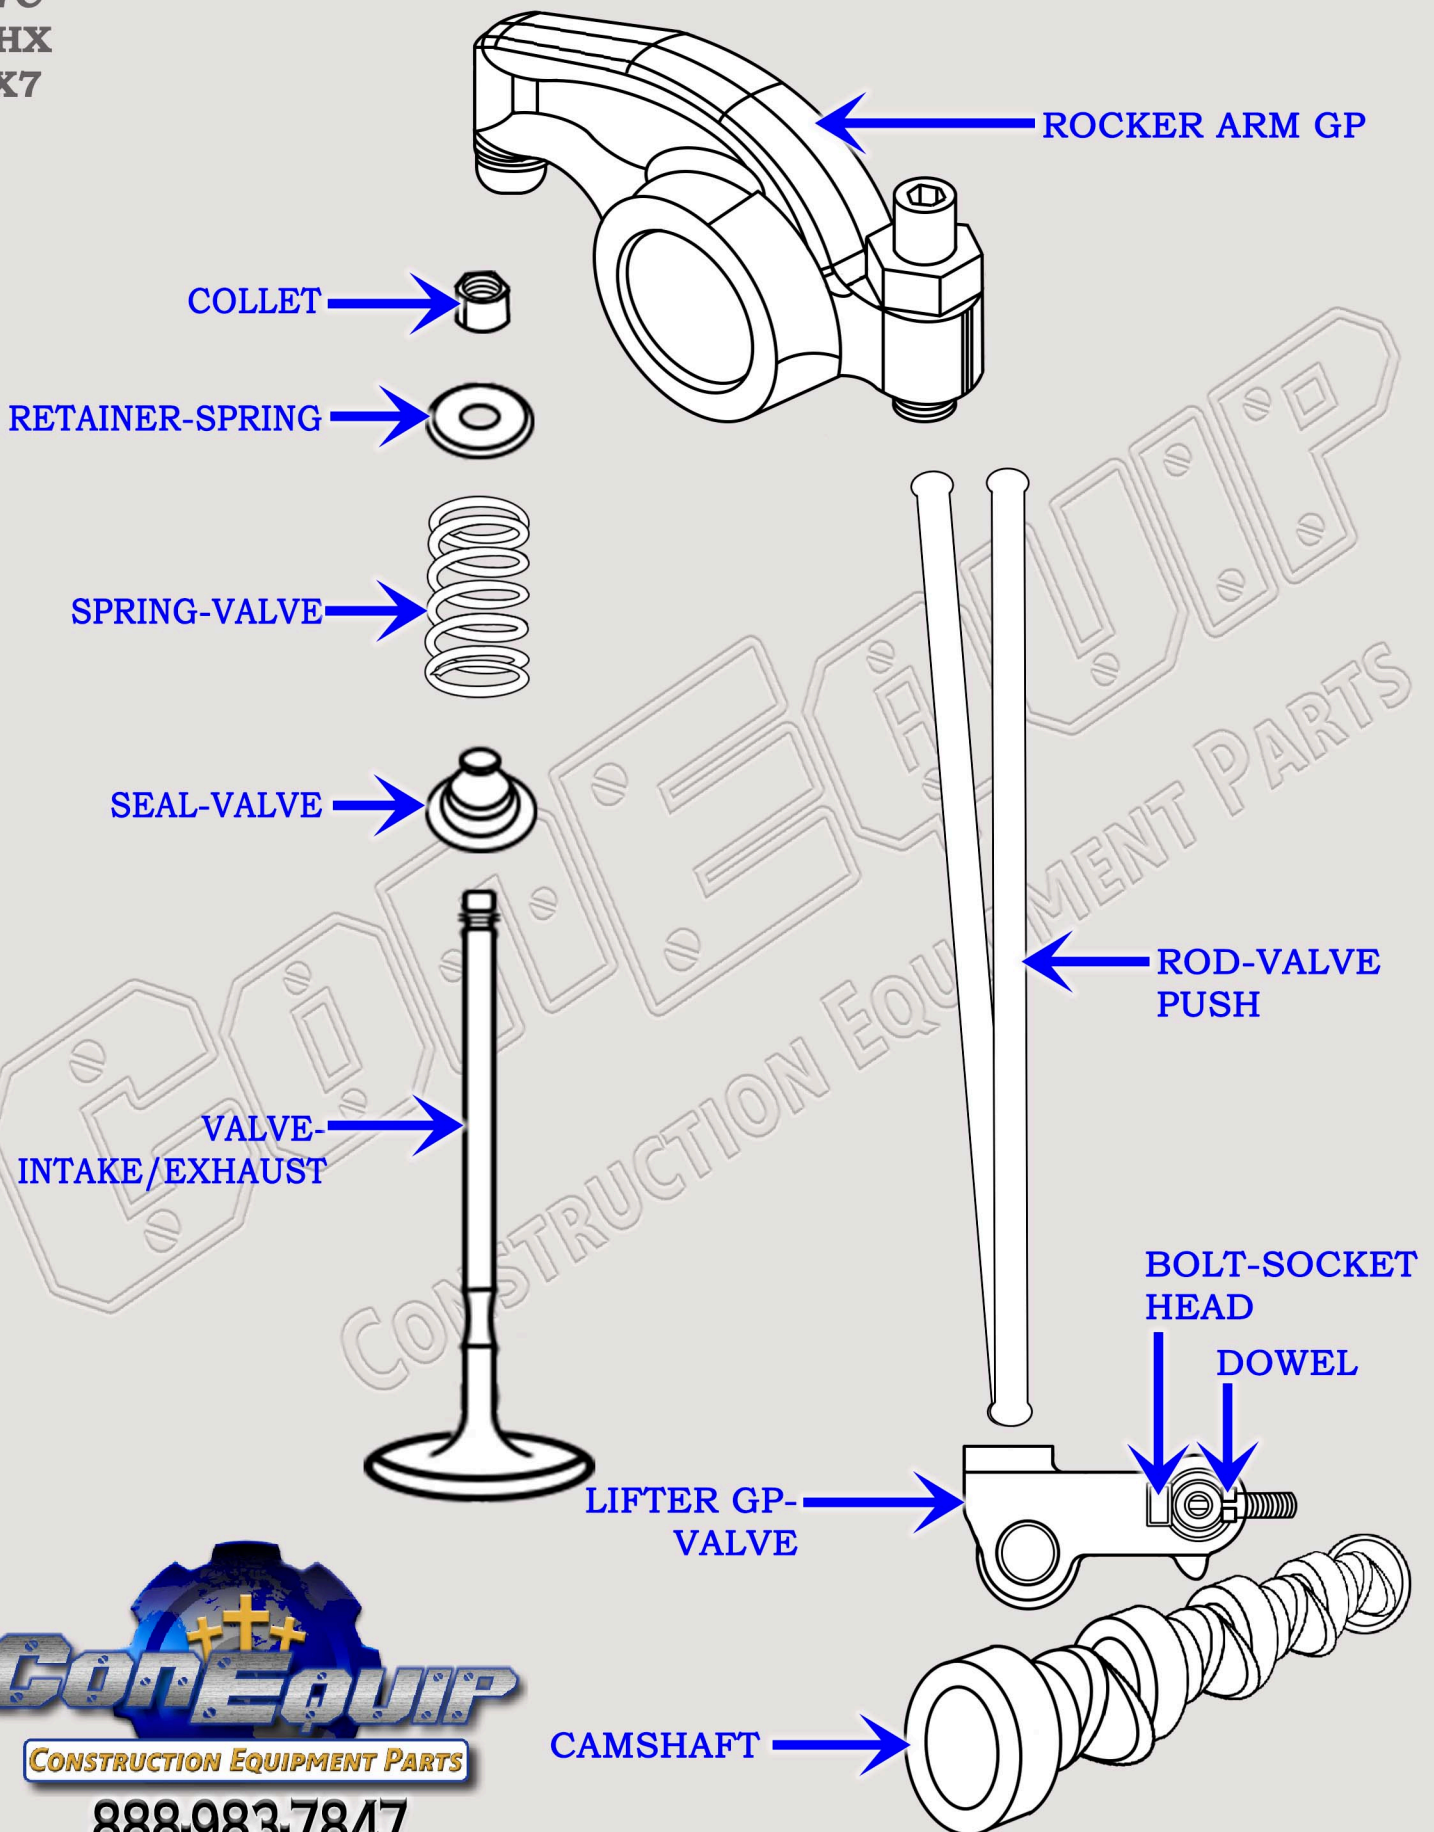

CAT C7 DIESEL MACHINE ENGINE

VALVE TRAIN BREAKDOWN DIAGRAM

SERIAL NUMBER PREFIX:

C7C
KHX
TX7

888-983-7847

WWW.CONEQUIP.COM