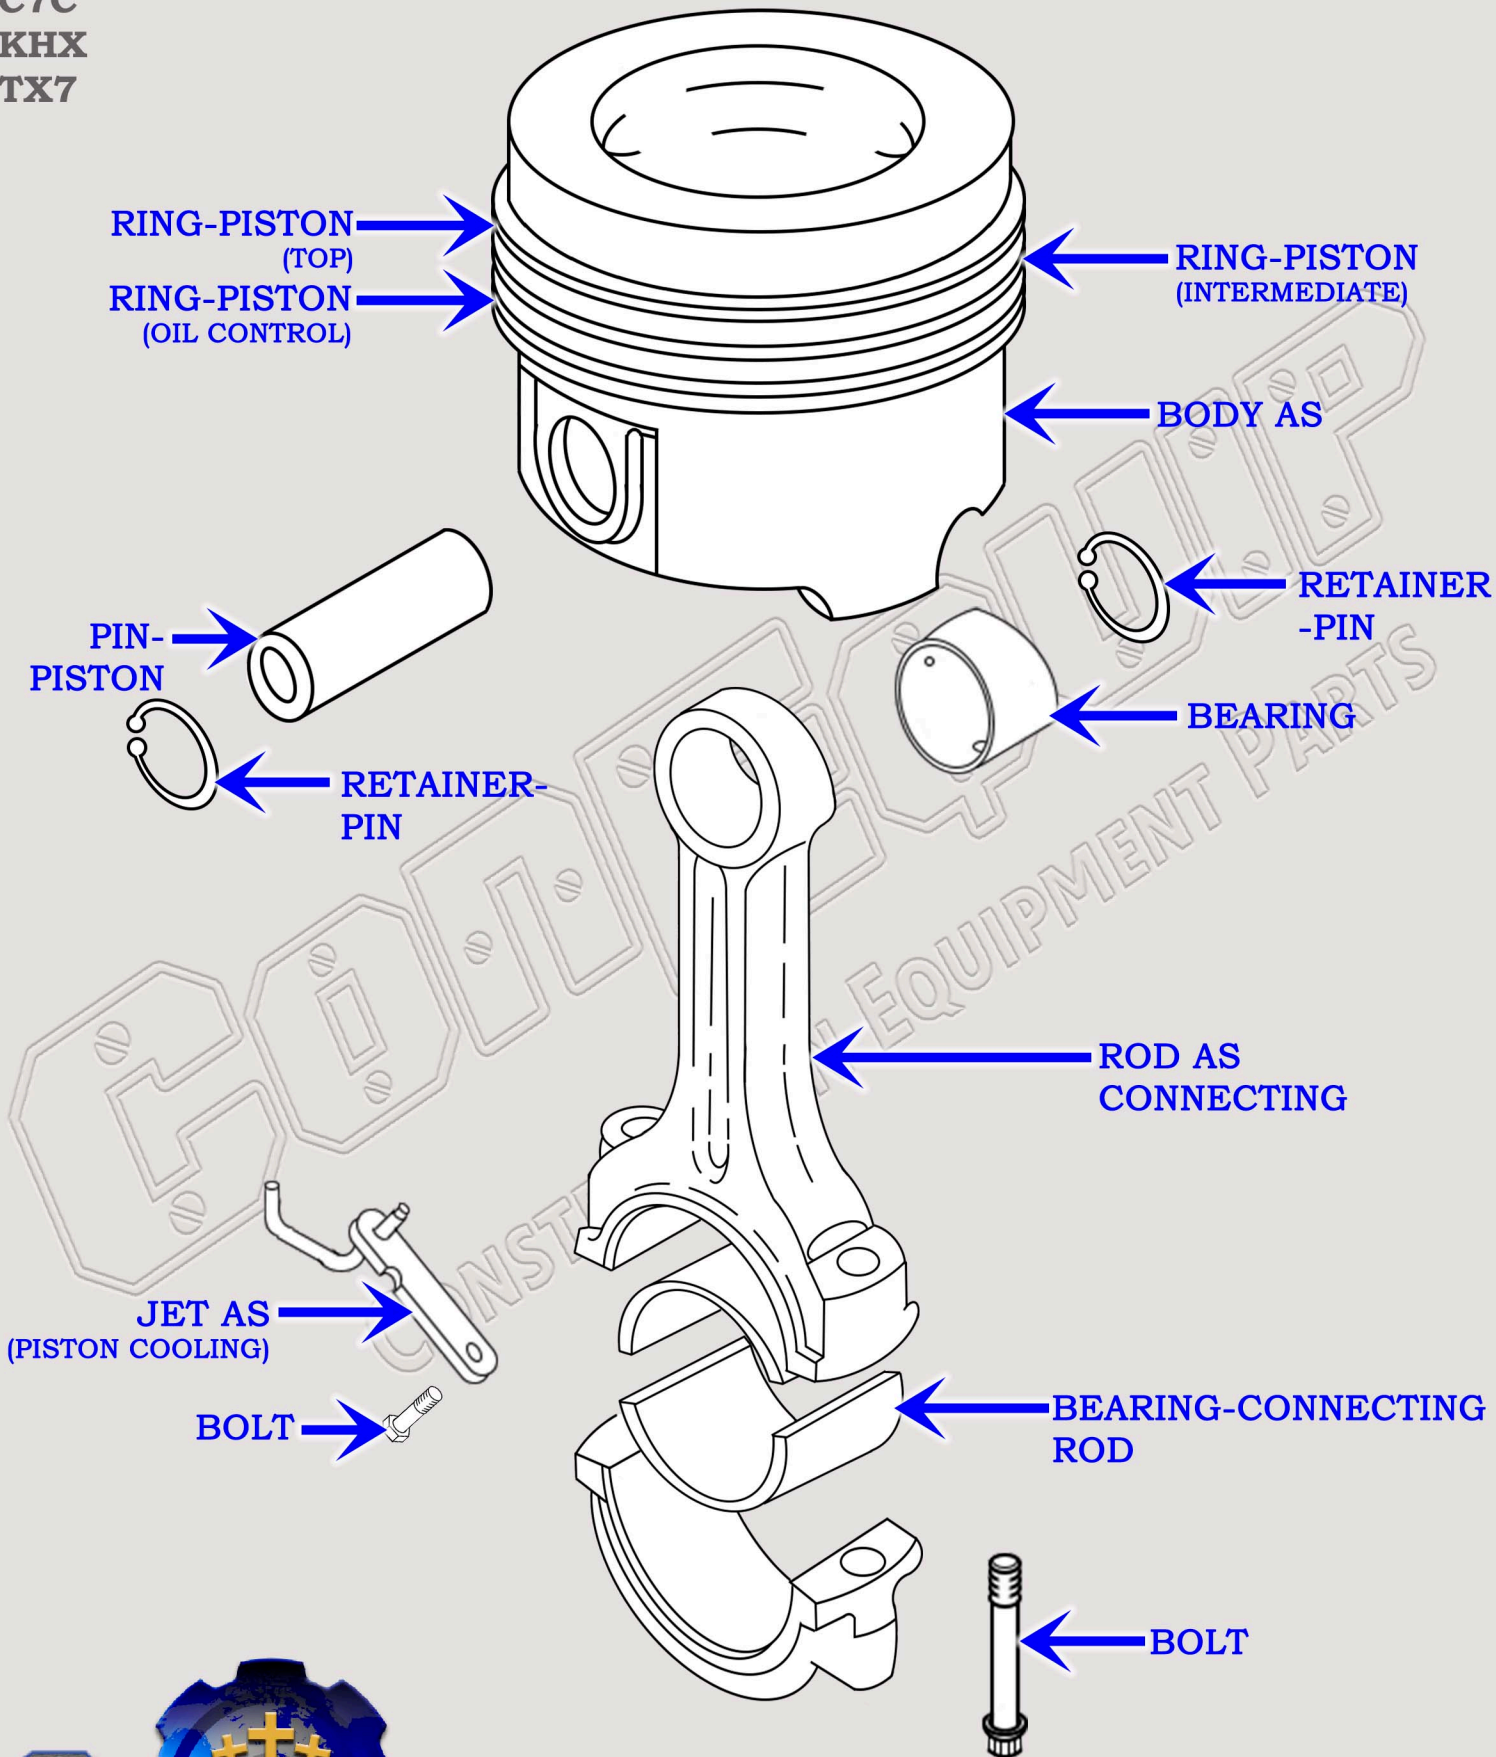

CAT C7 DIESEL MACHINE ENGINE

PISTON & CONNECTING ROD BREAKDOWN DIAGRAM

SERIAL NUMBER PREFIX:

C7C
KHX
TX7

888-983-7847

WWW.CONEQUIP.COM

© 2019 CONEQUIP PARTS & EQUIPMENT LLC