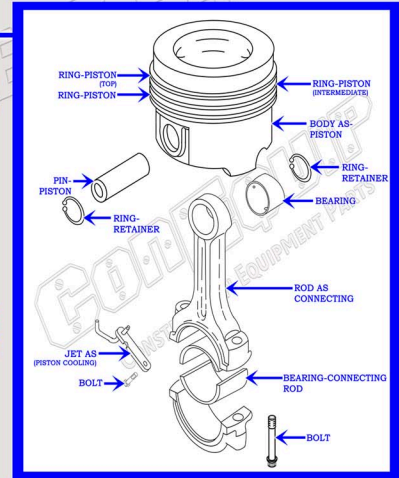

CAT C7 DIESEL TRUCK ENGINE PARTS DIAGRAM

SERIAL NUMBER PREFIX:

- C7S
- FML
- FMM
- JRT
- KAL
- LBM
- NPH
- RMF
- SAP
- TSK
- WAX
- YPG

VALVE TRAIN BREAKDOWN

888-983-7847

WWW.CONEQUIP.COM