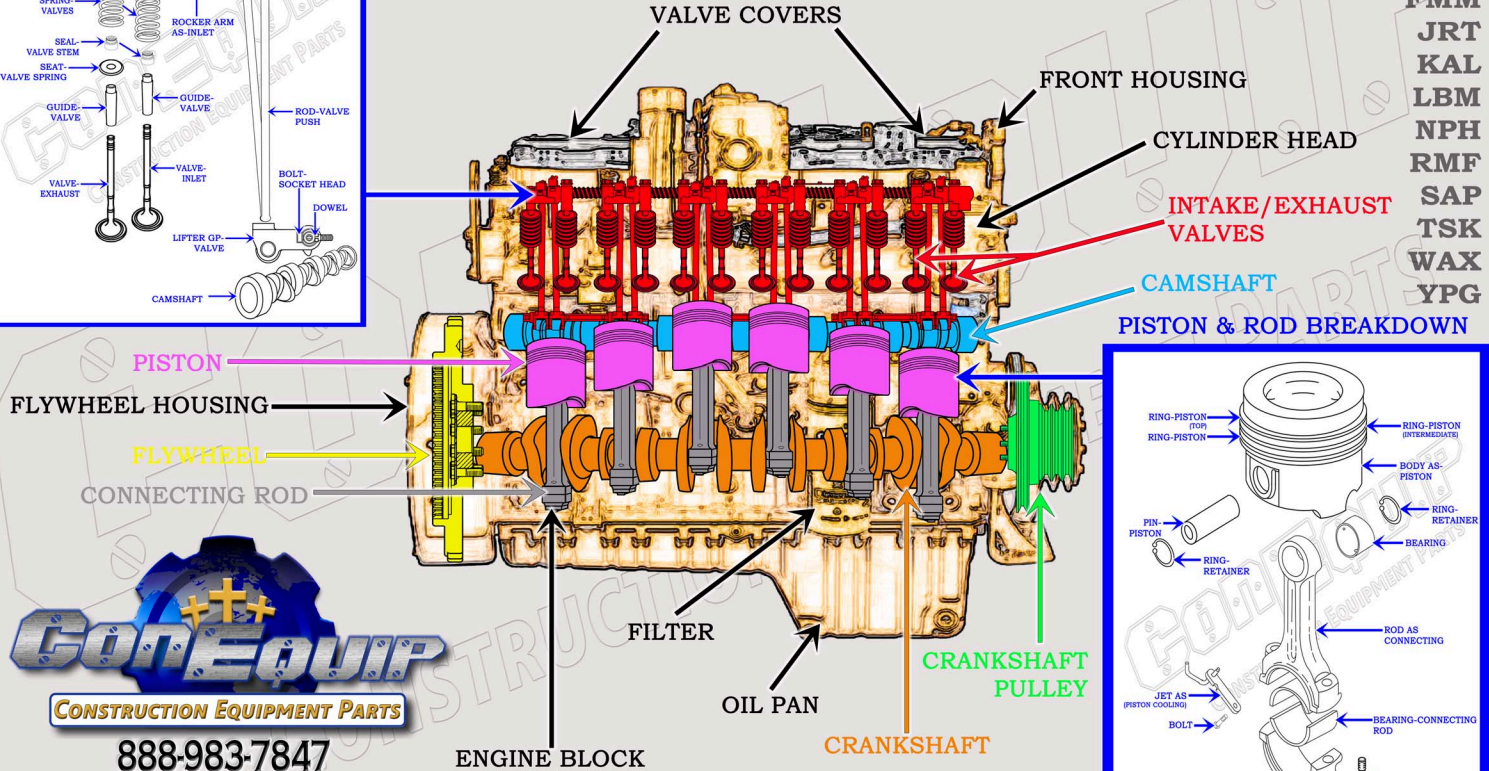

CAT C7 DIESEL TRUCK ENGINE PARTS DIAGRAM

SERIAL NUMBER PREFIX:

- C7S
- FML
- FMM
- JRT
- KAL
- LBM
- NPH
- RMF
- SAP
- TSK
- WAX
- YPG

VALVE TRAIN BREAKDOWN

888-983-7847

WWW.CONEQUIP.COM