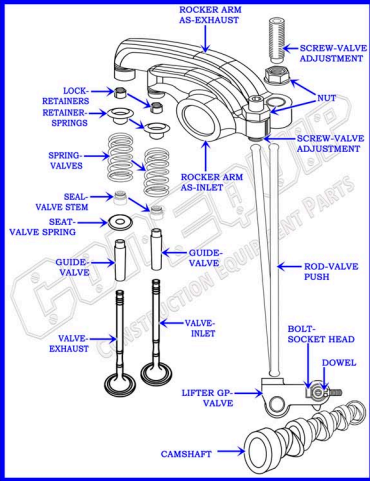

# CAT C7 DIESEL TRUCK ENGINE PARTS DIAGRAM

SERIAL NUMBER PREFIX:

- C7S
- FML
- FMM
- JRT
- KAL
- LBM
- NPH
- RMF
- SAP
- TSK
- WAX
- YPG

## VALVE TRAIN BREAKDOWN

888-983-7847

WWW.CONEQUIP.COM