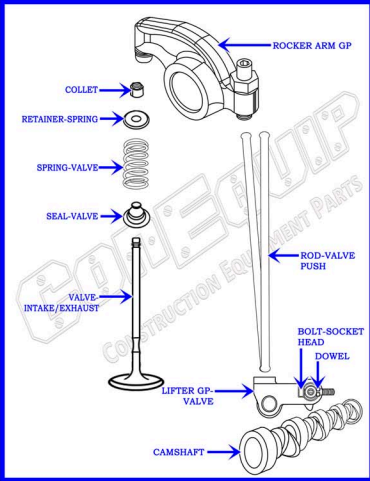

CAT C7 DIESEL MACHINE ENGINE PARTS DIAGRAM

SERIAL NUMBER PREFIX:

C7C
KHX
TX7

VALVE TRAIN BREAKDOWN

888-983-7847

WWW.CONEQUIP.COM