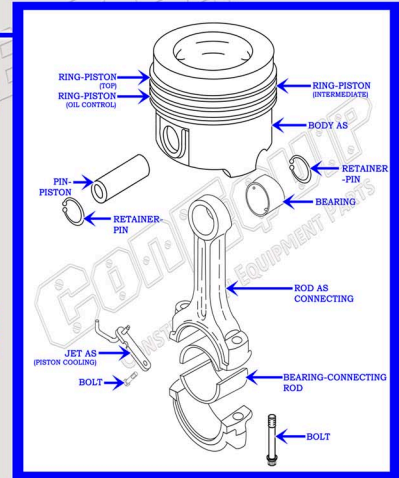

CAT C7 DIESEL MACHINE ENGINE PARTS DIAGRAM

SERIAL NUMBER PREFIX:

C7C
KHX
TX7

VALVE TRAIN BREAKDOWN

888-983-7847

WWW.CONEQUIP.COM