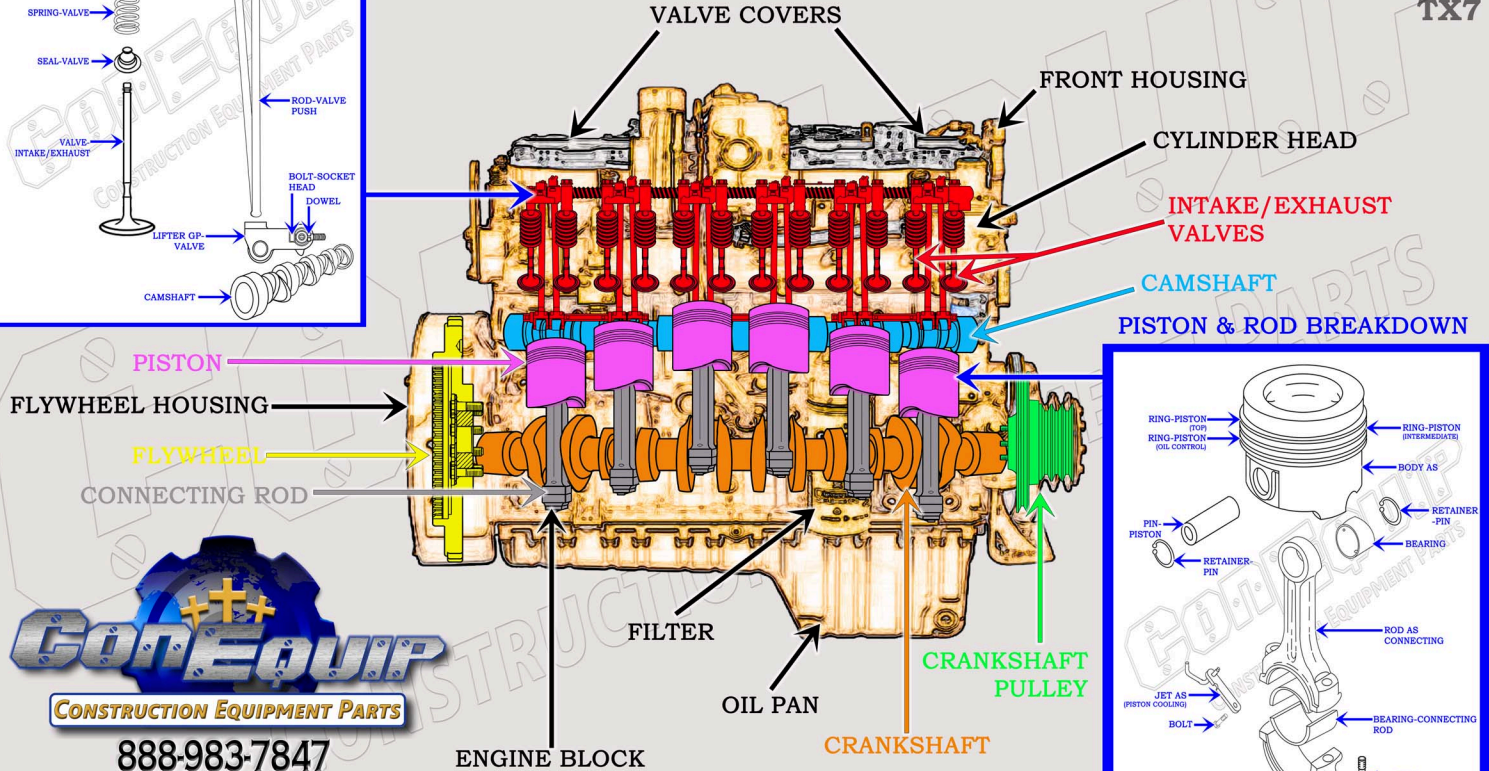

CAT C7 DIESEL MACHINE ENGINE PARTS DIAGRAM

SERIAL NUMBER PREFIX:

C7C
KHX
TX7

VALVE TRAIN BREAKDOWN

888-983-7847

WWW.CONEQUIP.COM