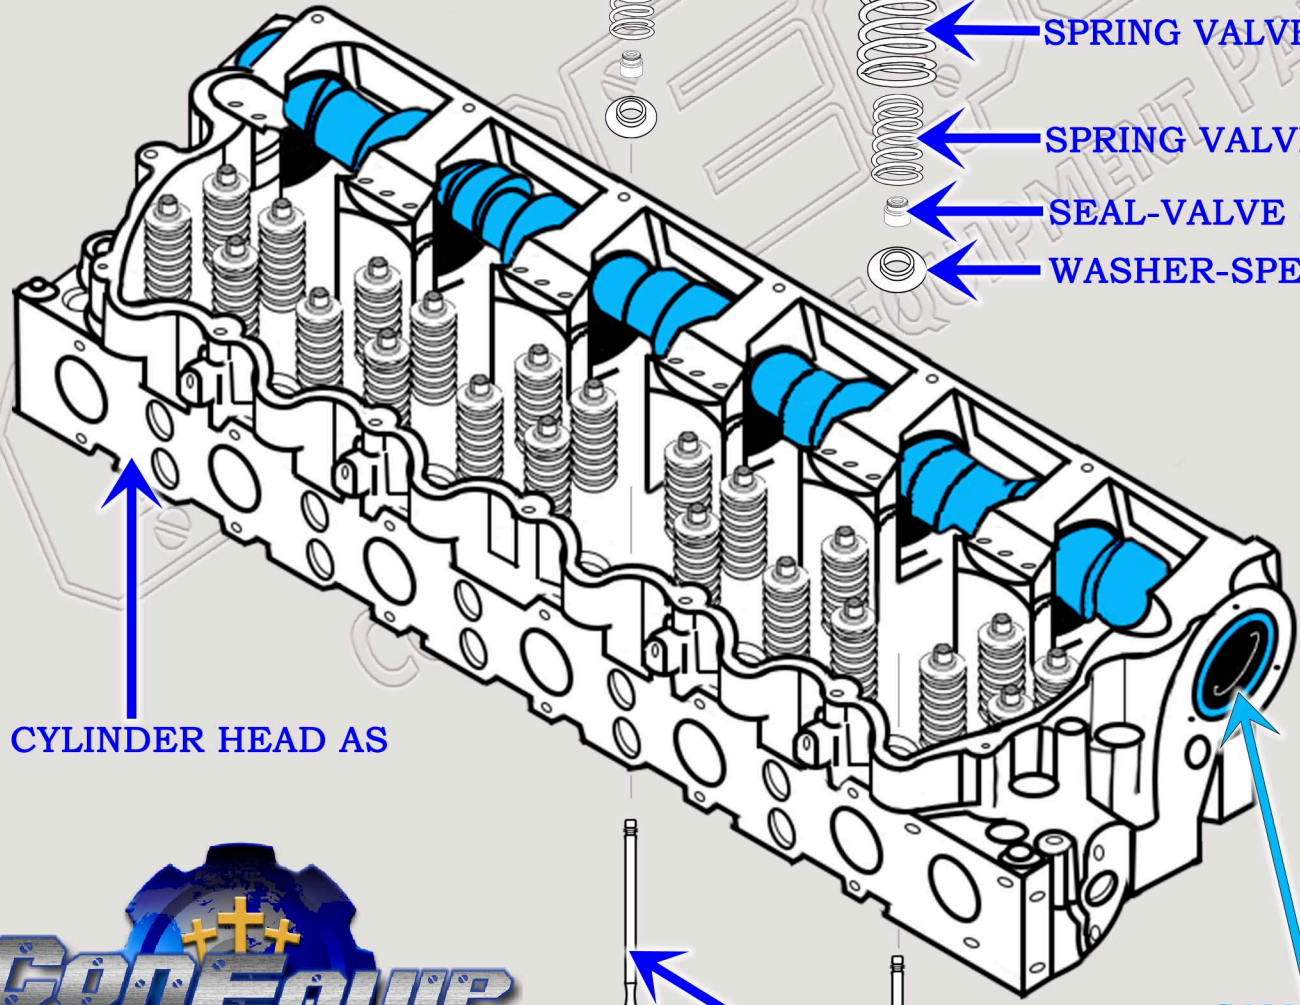

CAT C18 DIESEL TRUCK ENGINE VALVE TRAIN BREAKDOWN DIAGRAM

SERIAL NUMBER PREFIX:
CJP

ROCKER ARM GP (INLET/EXHAUST)

888-983-7847
WWW.CONEQUIP.COM