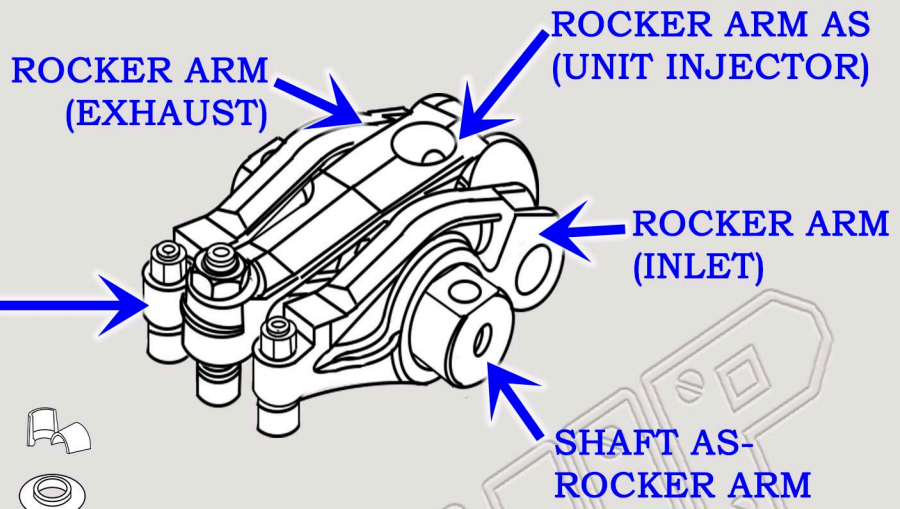

CAT C18 DIESEL TRUCK ENGINE VALVE TRAIN BREAKDOWN DIAGRAM

SERIAL NUMBER PREFIX:
CJP

ROCKER ARM GP (INLET/EXHAUST)

888-983-7847
WWW.CONEQUIP.COM