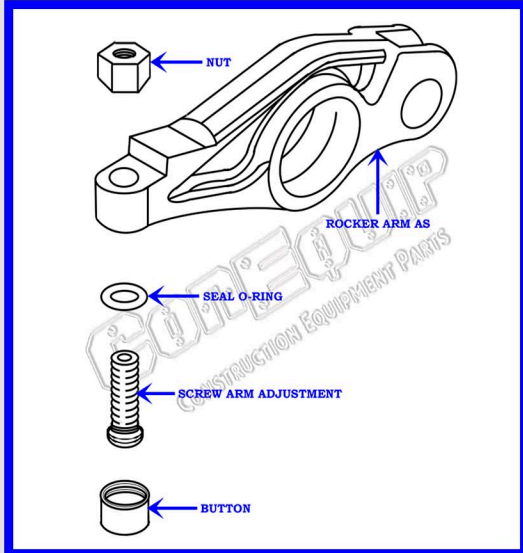

CAT C18 DIESEL TRUCK ENGINE VALVE TRAIN BREAKDOWN DIAGRAM

SERIAL NUMBER PREFIX:
CJP

ROCKER ARM GP (INLET/EXHAUST)

888-983-7847
WWW.CONEQUIP.COM