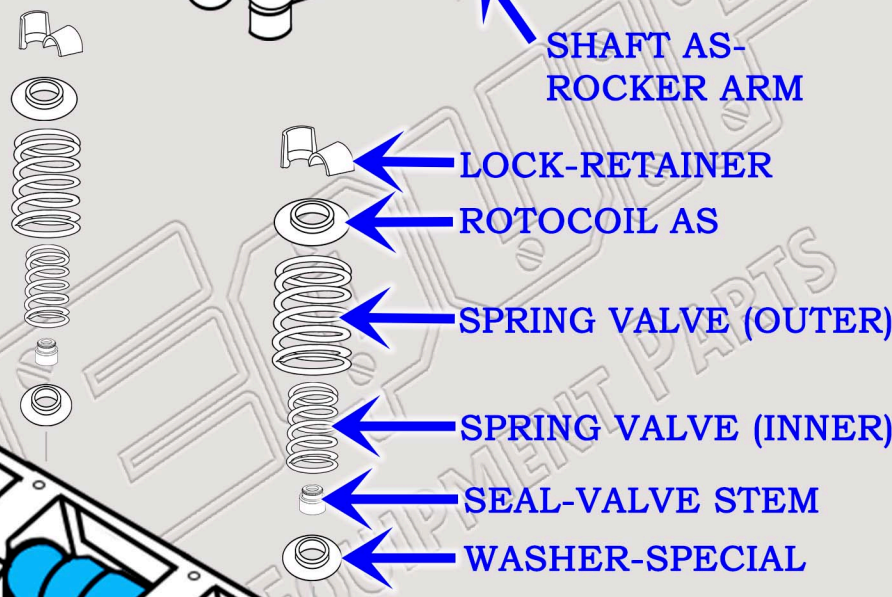

CAT C18 DIESEL TRUCK ENGINE VALVE TRAIN BREAKDOWN DIAGRAM

SERIAL NUMBER PREFIX:
CJP

ROCKER ARM GP (INLET/EXHAUST)

888-983-7847
WWW.CONEQUIP.COM