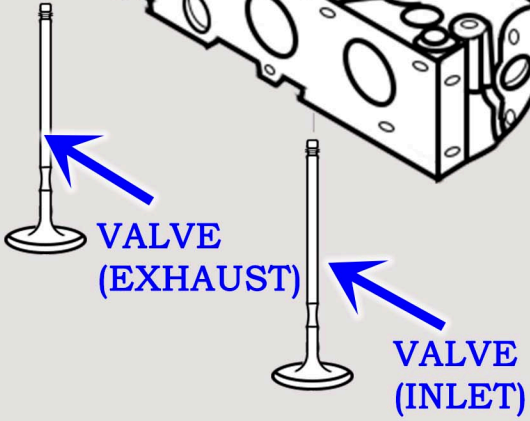

CAT C18 DIESEL TRUCK ENGINE VALVE TRAIN BREAKDOWN DIAGRAM

SERIAL NUMBER PREFIX:
CJP

ROCKER ARM GP (INLET/EXHAUST)

888-983-7847
WWW.CONEQUIP.COM