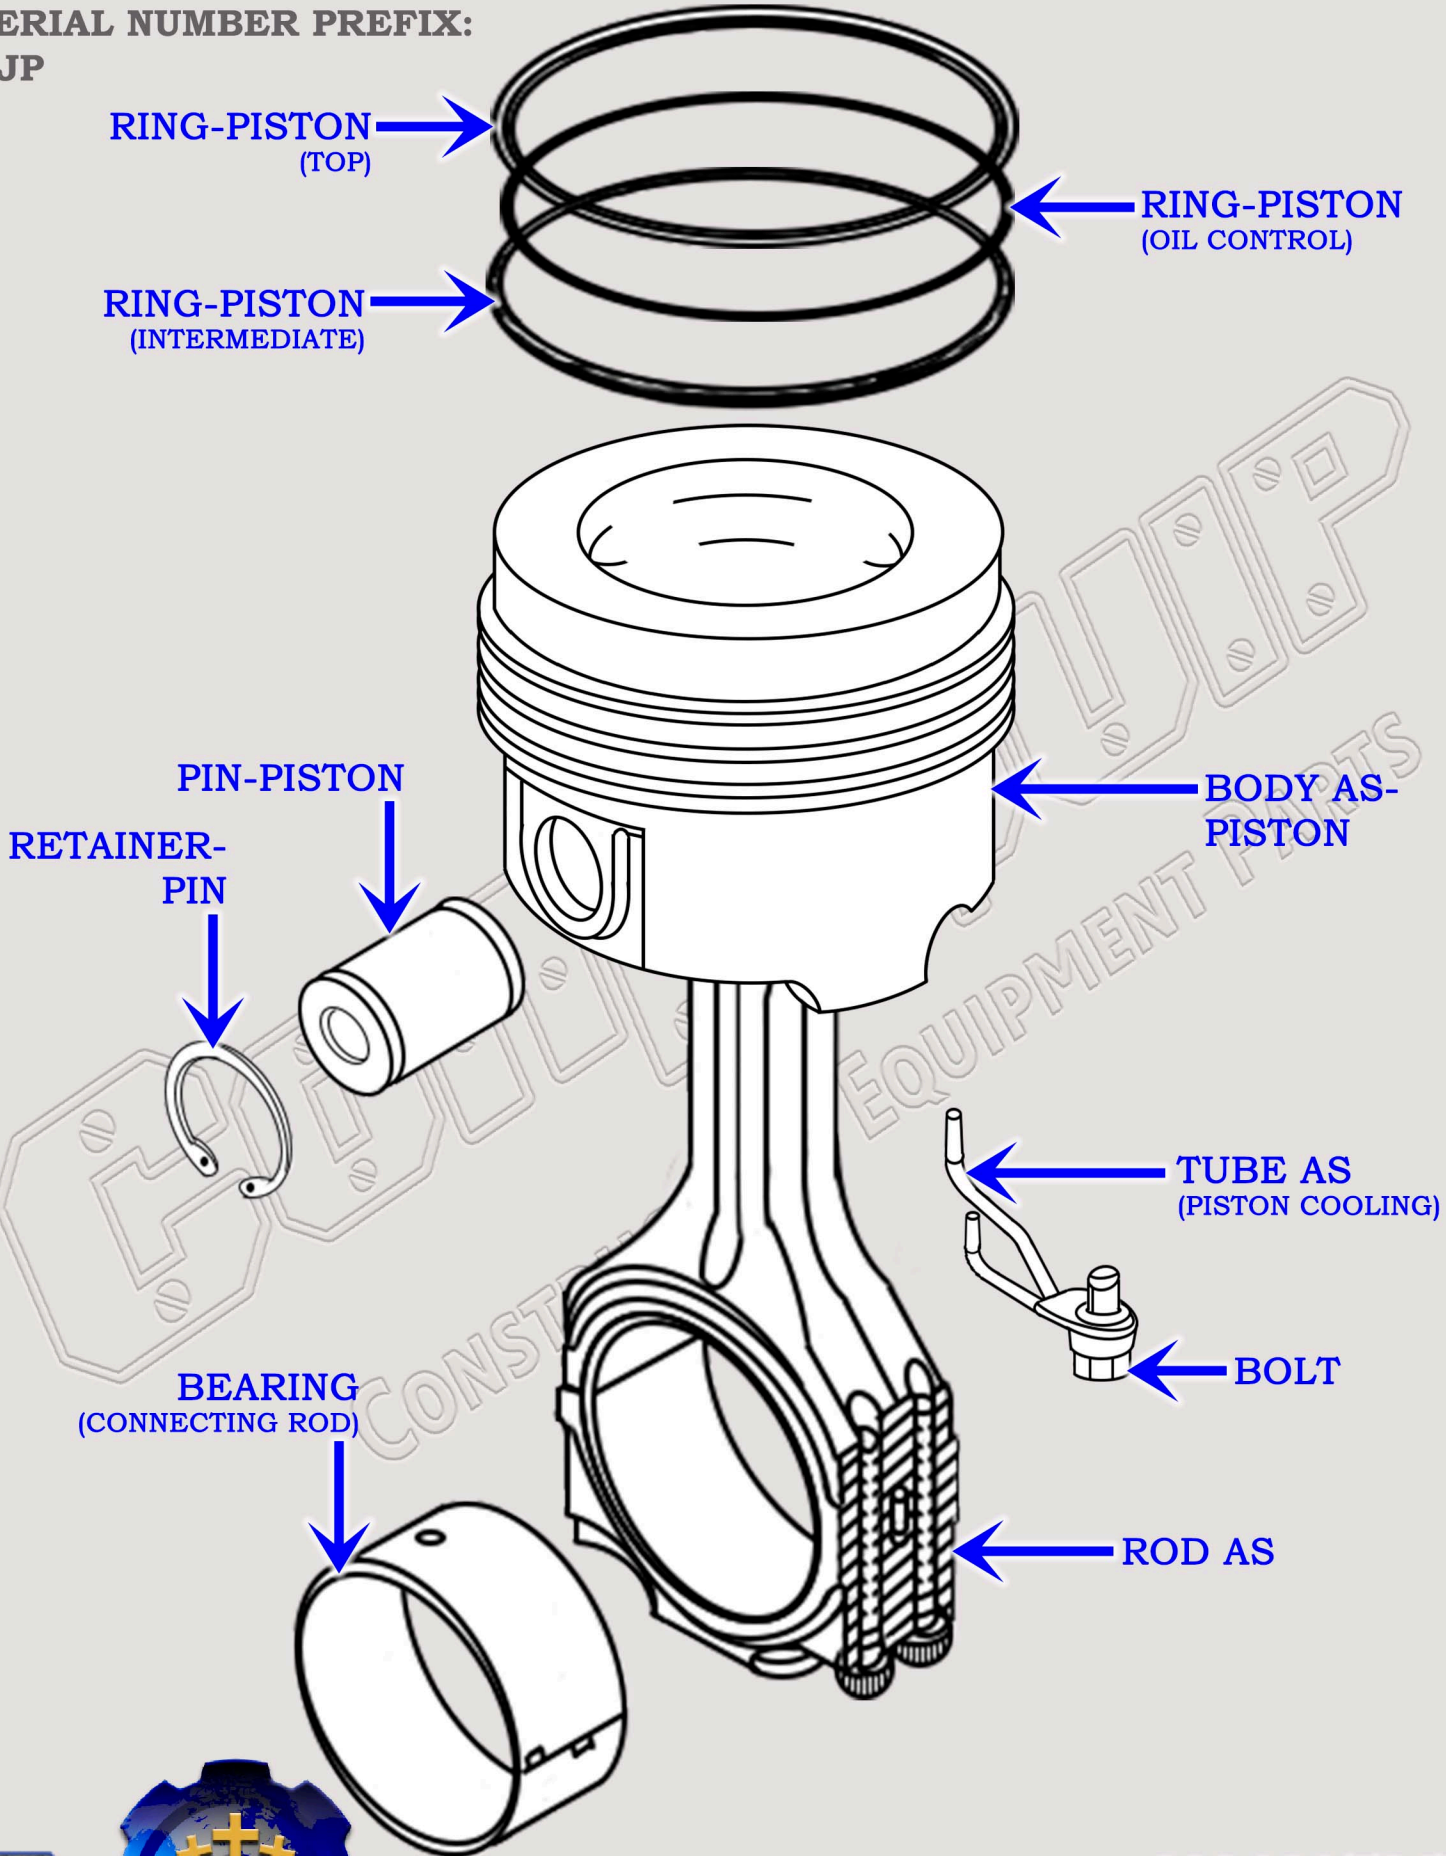

CAT C18 DIESEL TRUCK ENGINE PISTON & CONNECTING ROD BREAKDOWN DIAGRAM

SERIAL NUMBER PREFIX:
CJP

888-983-7847

WWW.CONEQUIP.COM

© 2019 CONEQUIP PARTS & EQUIPMENT LLC