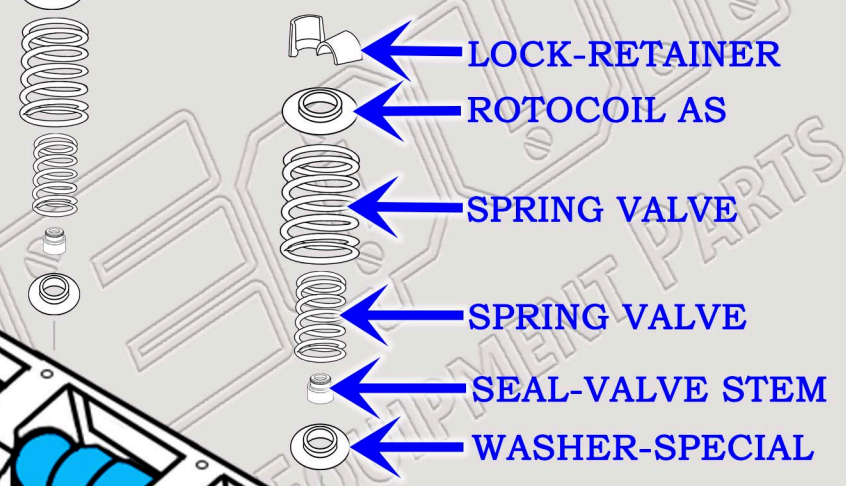

CAT C18 DIESEL MACHINE ENGINE

VALVE TRAIN BREAKDOWN DIAGRAM

SERIAL NUMBER PREFIX:
R4L, RDP, RHX, TXH, TXW

ROCKER ARM GP (INLET/EXHAUST)

888-983-7847
WWW.CONEQUIP.COM