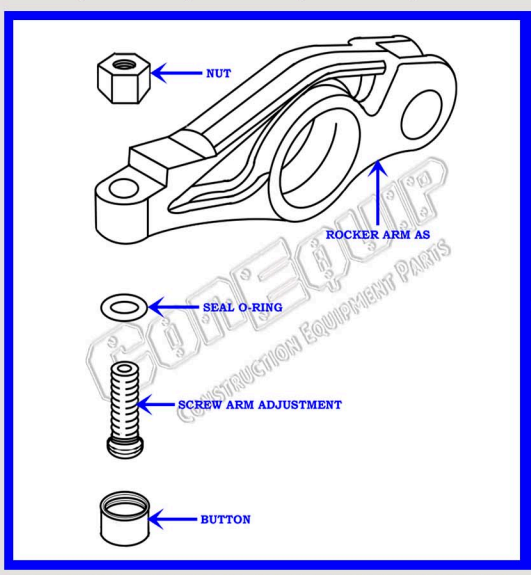

CAT C18 DIESEL MACHINE ENGINE

VALVE TRAIN BREAKDOWN DIAGRAM

SERIAL NUMBER PREFIX:
R4L, RDP, RHX, TXH, TXW

ROCKER ARM GP (INLET/EXHAUST)

888-983-7847
WWW.CONEQUIP.COM