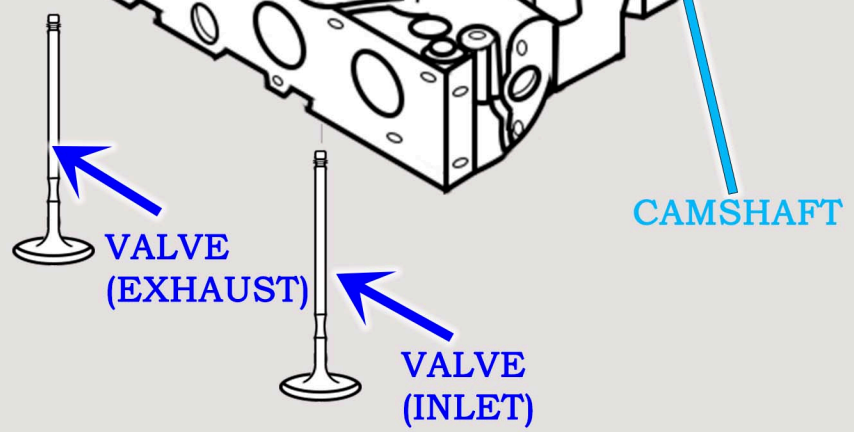

CAT C18 DIESEL MACHINE ENGINE

VALVE TRAIN BREAKDOWN DIAGRAM

SERIAL NUMBER PREFIX:
R4L, RDP, RHX, TXH, TXW

ROCKER ARM GP (INLET/EXHAUST)

888-983-7847
WWW.CONEQUIP.COM