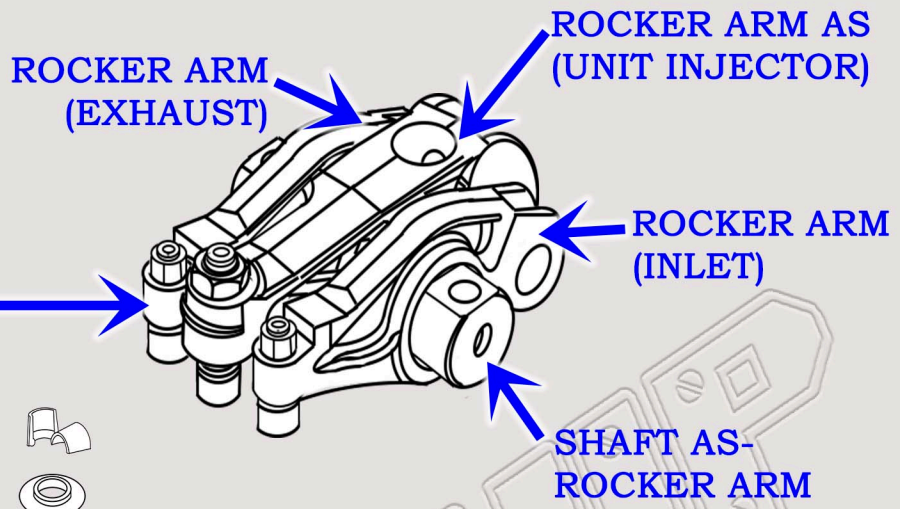

CAT C18 DIESEL MACHINE ENGINE

VALVE TRAIN BREAKDOWN DIAGRAM

SERIAL NUMBER PREFIX:
R4L, RDP, RHX, TXH, TXW

ROCKER ARM GP (INLET/EXHAUST)

888-983-7847
WWW.CONEQUIP.COM