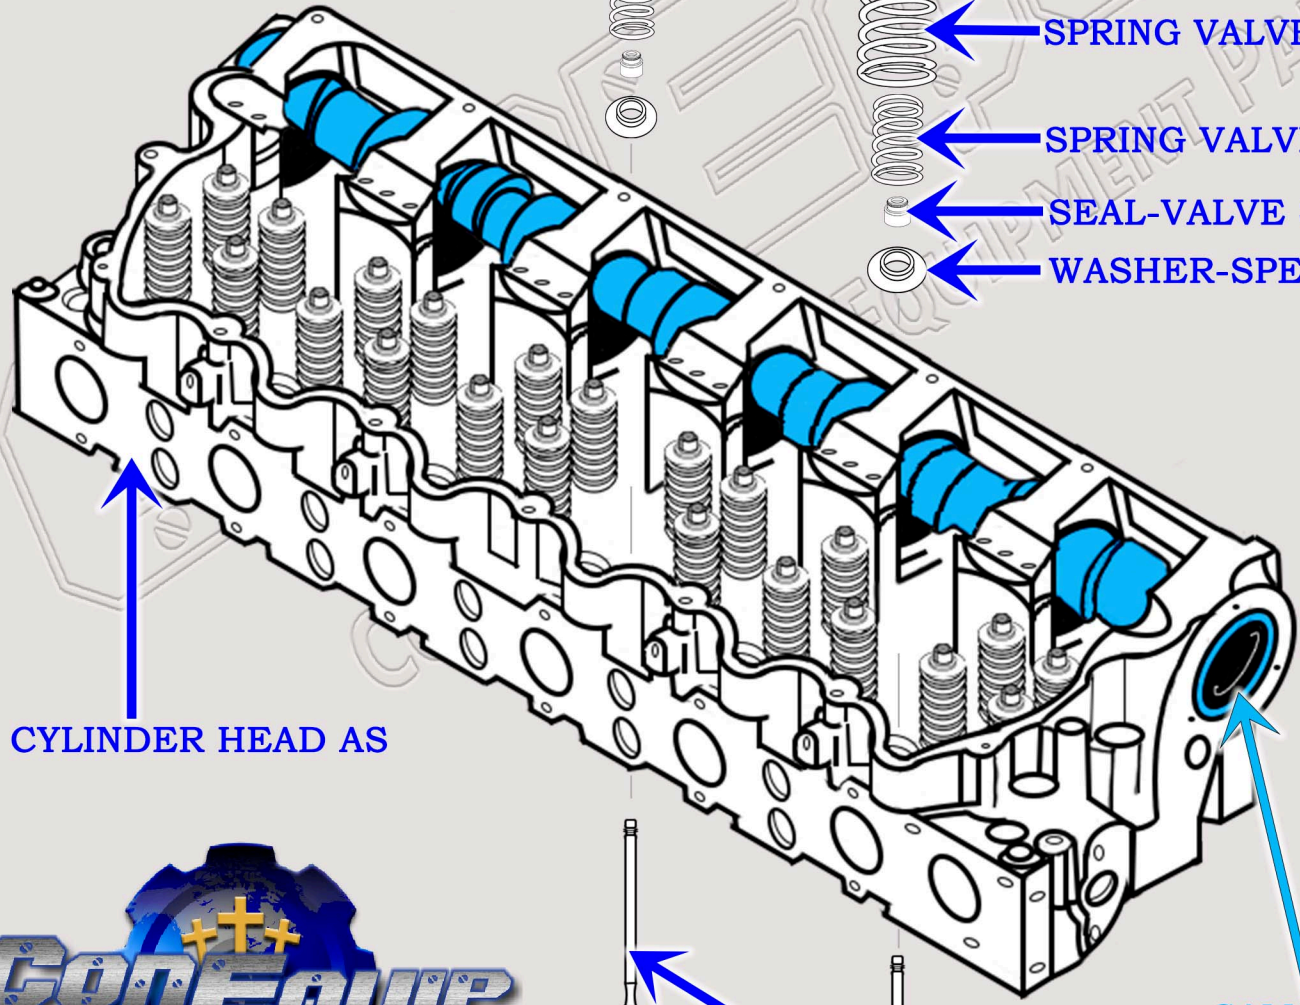

CAT C18 DIESEL MACHINE ENGINE

VALVE TRAIN BREAKDOWN DIAGRAM

SERIAL NUMBER PREFIX:
R4L, RDP, RHX, TXH, TXW

ROCKER ARM GP (INLET/EXHAUST)

888-983-7847
WWW.CONEQUIP.COM