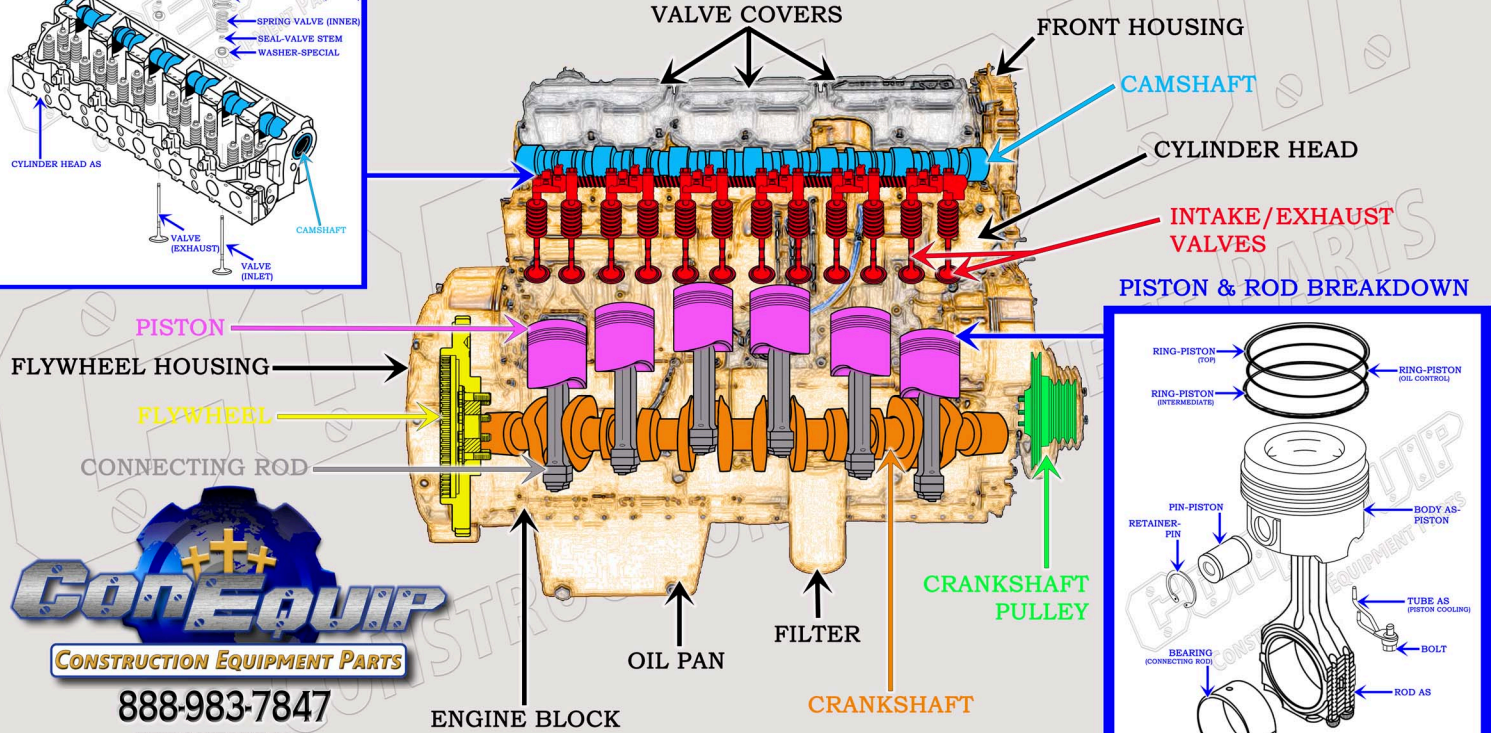

CAT C18 DIESEL TRUCK ENGINE PARTS DIAGRAM

SERIAL NUMBER PREFIX:
CJP

VALVE TRAIN BREAKDOWN

PISTON & ROD BREAKDOWN

CONEQUIP
CONSTRUCTION EQUIPMENT PARTS
888-983-7847
WWW.CONEQUIP.COM