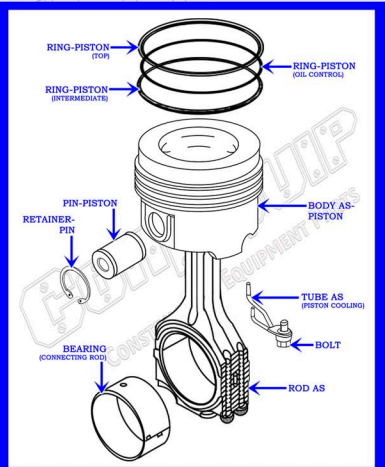

CAT C18 DIESEL TRUCK ENGINE PARTS DIAGRAM

SERIAL NUMBER PREFIX:
CJP

VALVE TRAIN BREAKDOWN

PISTON & ROD BREAKDOWN

CONEQUIP
CONSTRUCTION EQUIPMENT PARTS
888-983-7847
WWW.CONEQUIP.COM