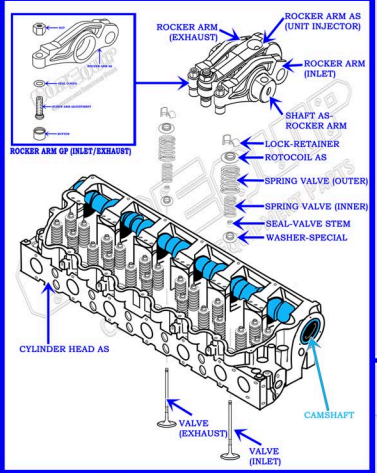

CAT C18 DIESEL TRUCK ENGINE PARTS DIAGRAM

SERIAL NUMBER PREFIX:
CJP

VALVE TRAIN BREAKDOWN

PISTON & ROD BREAKDOWN

CONEQUIP
CONSTRUCTION EQUIPMENT PARTS
888-983-7847
WWW.CONEQUIP.COM