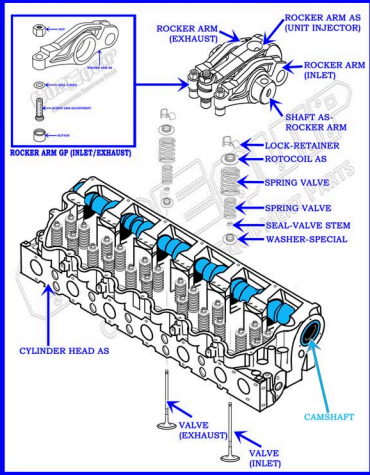

CAT C18 DIESEL MACHINE ENGINE PARTS DIAGRAM

SERIAL NUMBER PREFIX:

R4L
RDP
RHX
TXH
TXW

VALVE TRAIN BREAKDOWN

PISTON & ROD BREAKDOWN

888-983-7847
WWW.CONEQUIP.COM