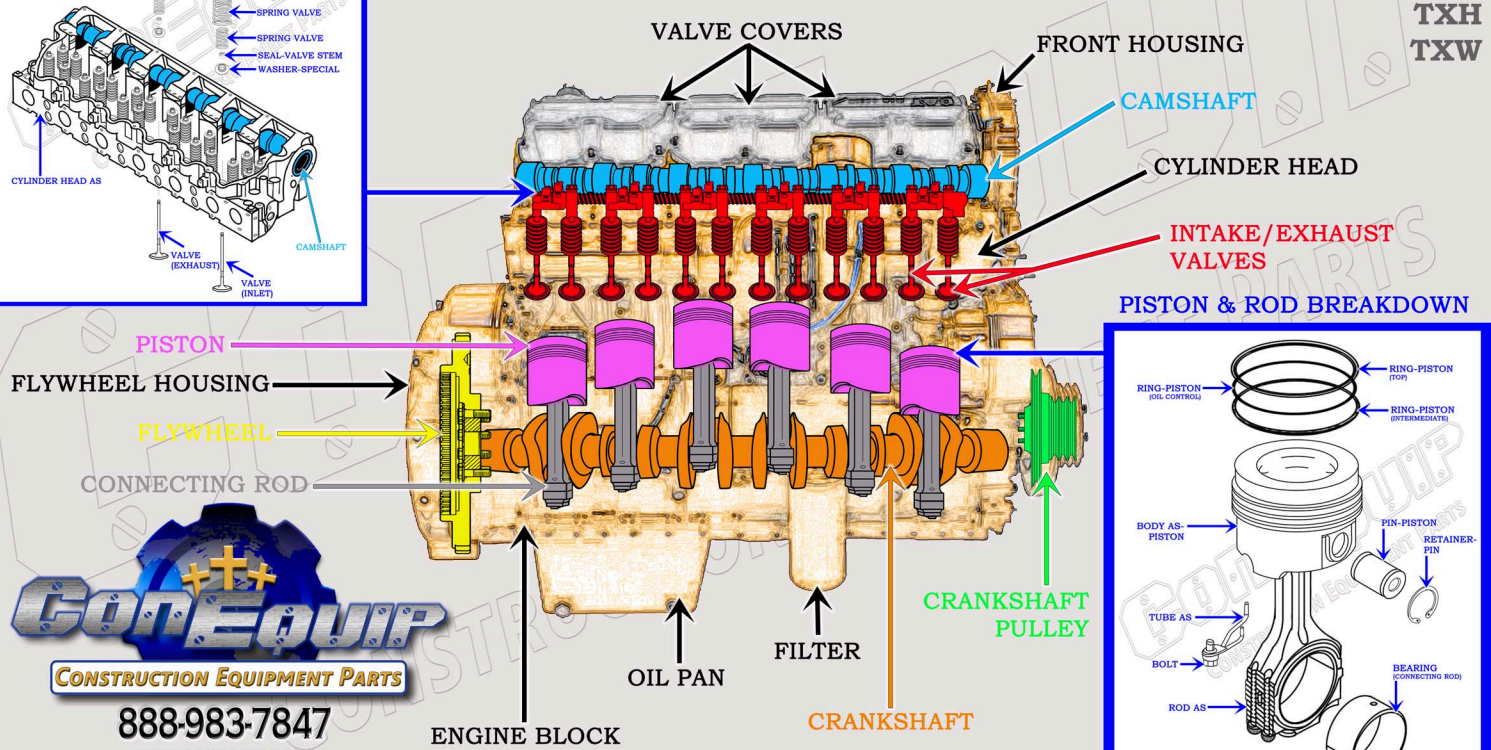

CAT C18 DIESEL MACHINE ENGINE PARTS DIAGRAM

SERIAL NUMBER PREFIX:

R4L
RDP
RHX
TXH
TXW

VALVE TRAIN BREAKDOWN

PISTON & ROD BREAKDOWN

888-983-7847
WWW.CONEQUIP.COM