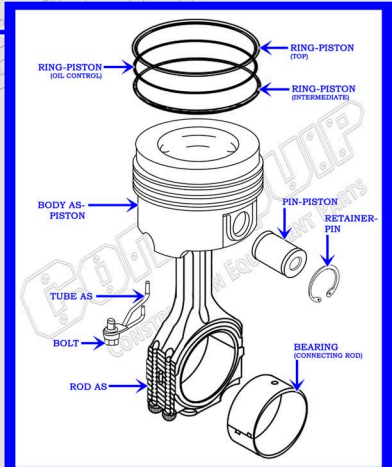

CAT C18 DIESEL MACHINE ENGINE PARTS DIAGRAM

SERIAL NUMBER PREFIX:

R4L
RDP
RHX
TXH
TXW

VALVE TRAIN BREAKDOWN

PISTON & ROD BREAKDOWN

888-983-7847
WWW.CONEQUIP.COM