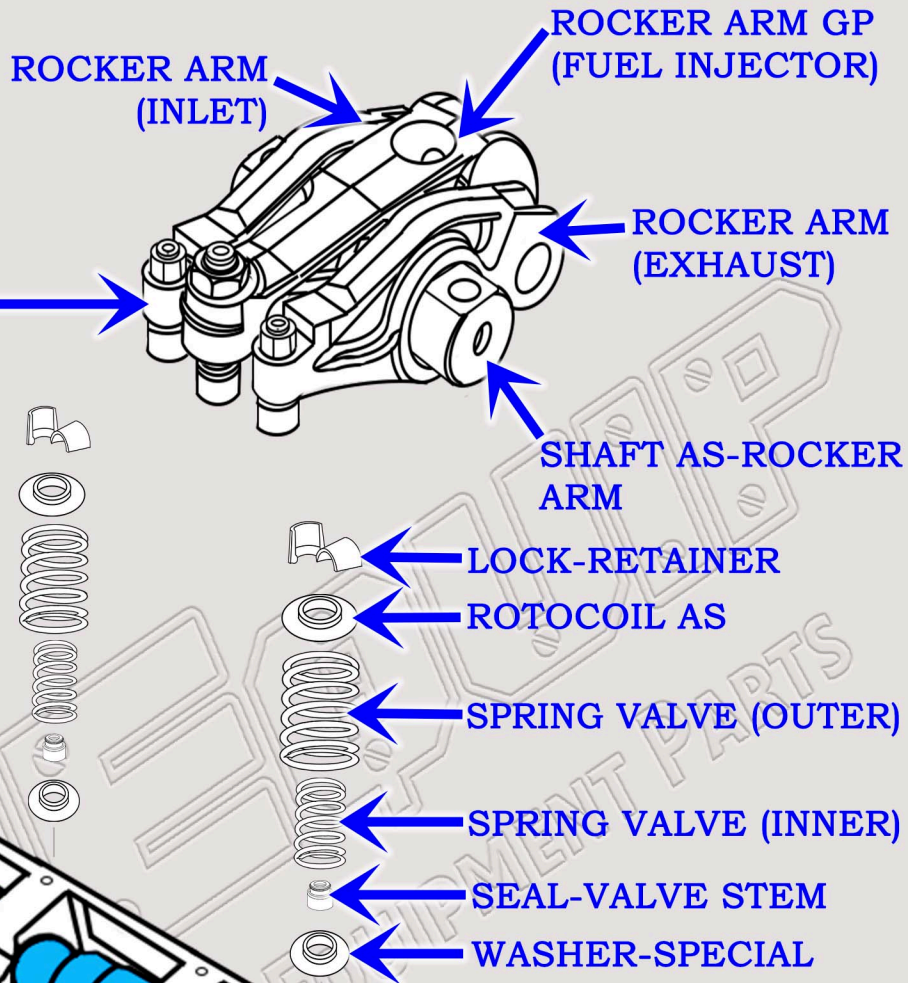

CAT C15 DIESEL TRUCK ENGINE

VALVE TRAIN BREAKDOWN DIAGRAM

SERIAL NUMBER PREFIX:

B5R, BS9, BXS, JEP, KRA, MHP, MXS, NXS, RKS, SDP, TRB

ROCKER ARM GP (INLET/EXHAUST)

CONSTRUCTION EQUIPMENT PARTS

888-983-7847

WWW.CONEQUIP.COM