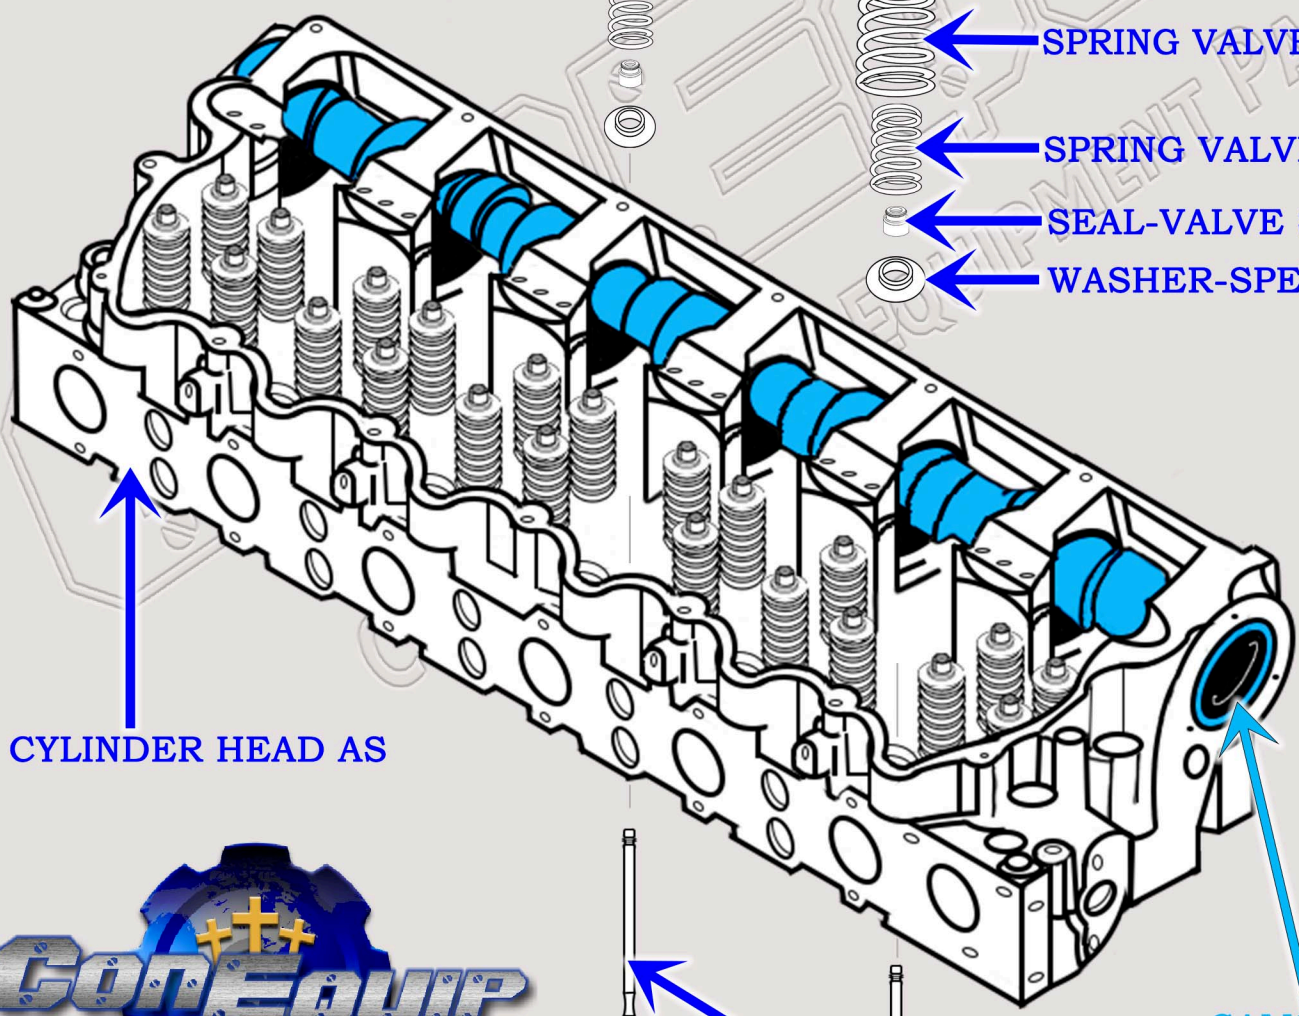

CAT C15 DIESEL TRUCK ENGINE

VALVE TRAIN BREAKDOWN DIAGRAM

SERIAL NUMBER PREFIX:

B5R, BS9, BXS, JEP, KRA, MHP, MXS, NXS, RKS, SDP, TRB

ROCKER ARM GP (INLET/EXHAUST)

CONSTRUCTION EQUIPMENT PARTS

888-983-7847

WWW.CONEQUIP.COM