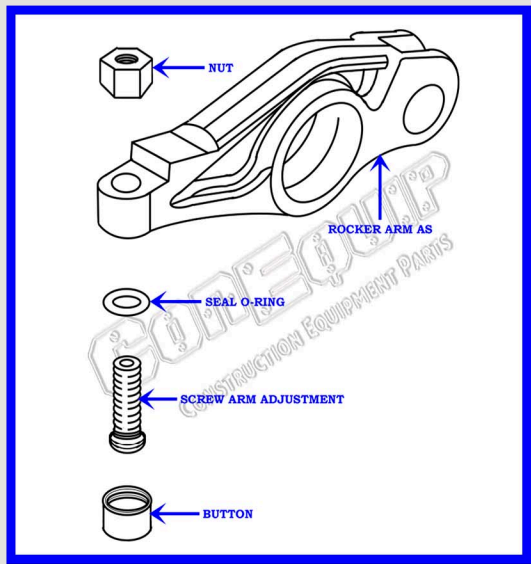

CAT C15 DIESEL TRUCK ENGINE

VALVE TRAIN BREAKDOWN DIAGRAM

SERIAL NUMBER PREFIX:

B5R, BS9, BXS, JEP, KRA, MHP, MXS, NXS, RKS, SDP, TRB

ROCKER ARM GP (INLET/EXHAUST)

CONSTRUCTION EQUIPMENT PARTS

888-983-7847

WWW.CONEQUIP.COM