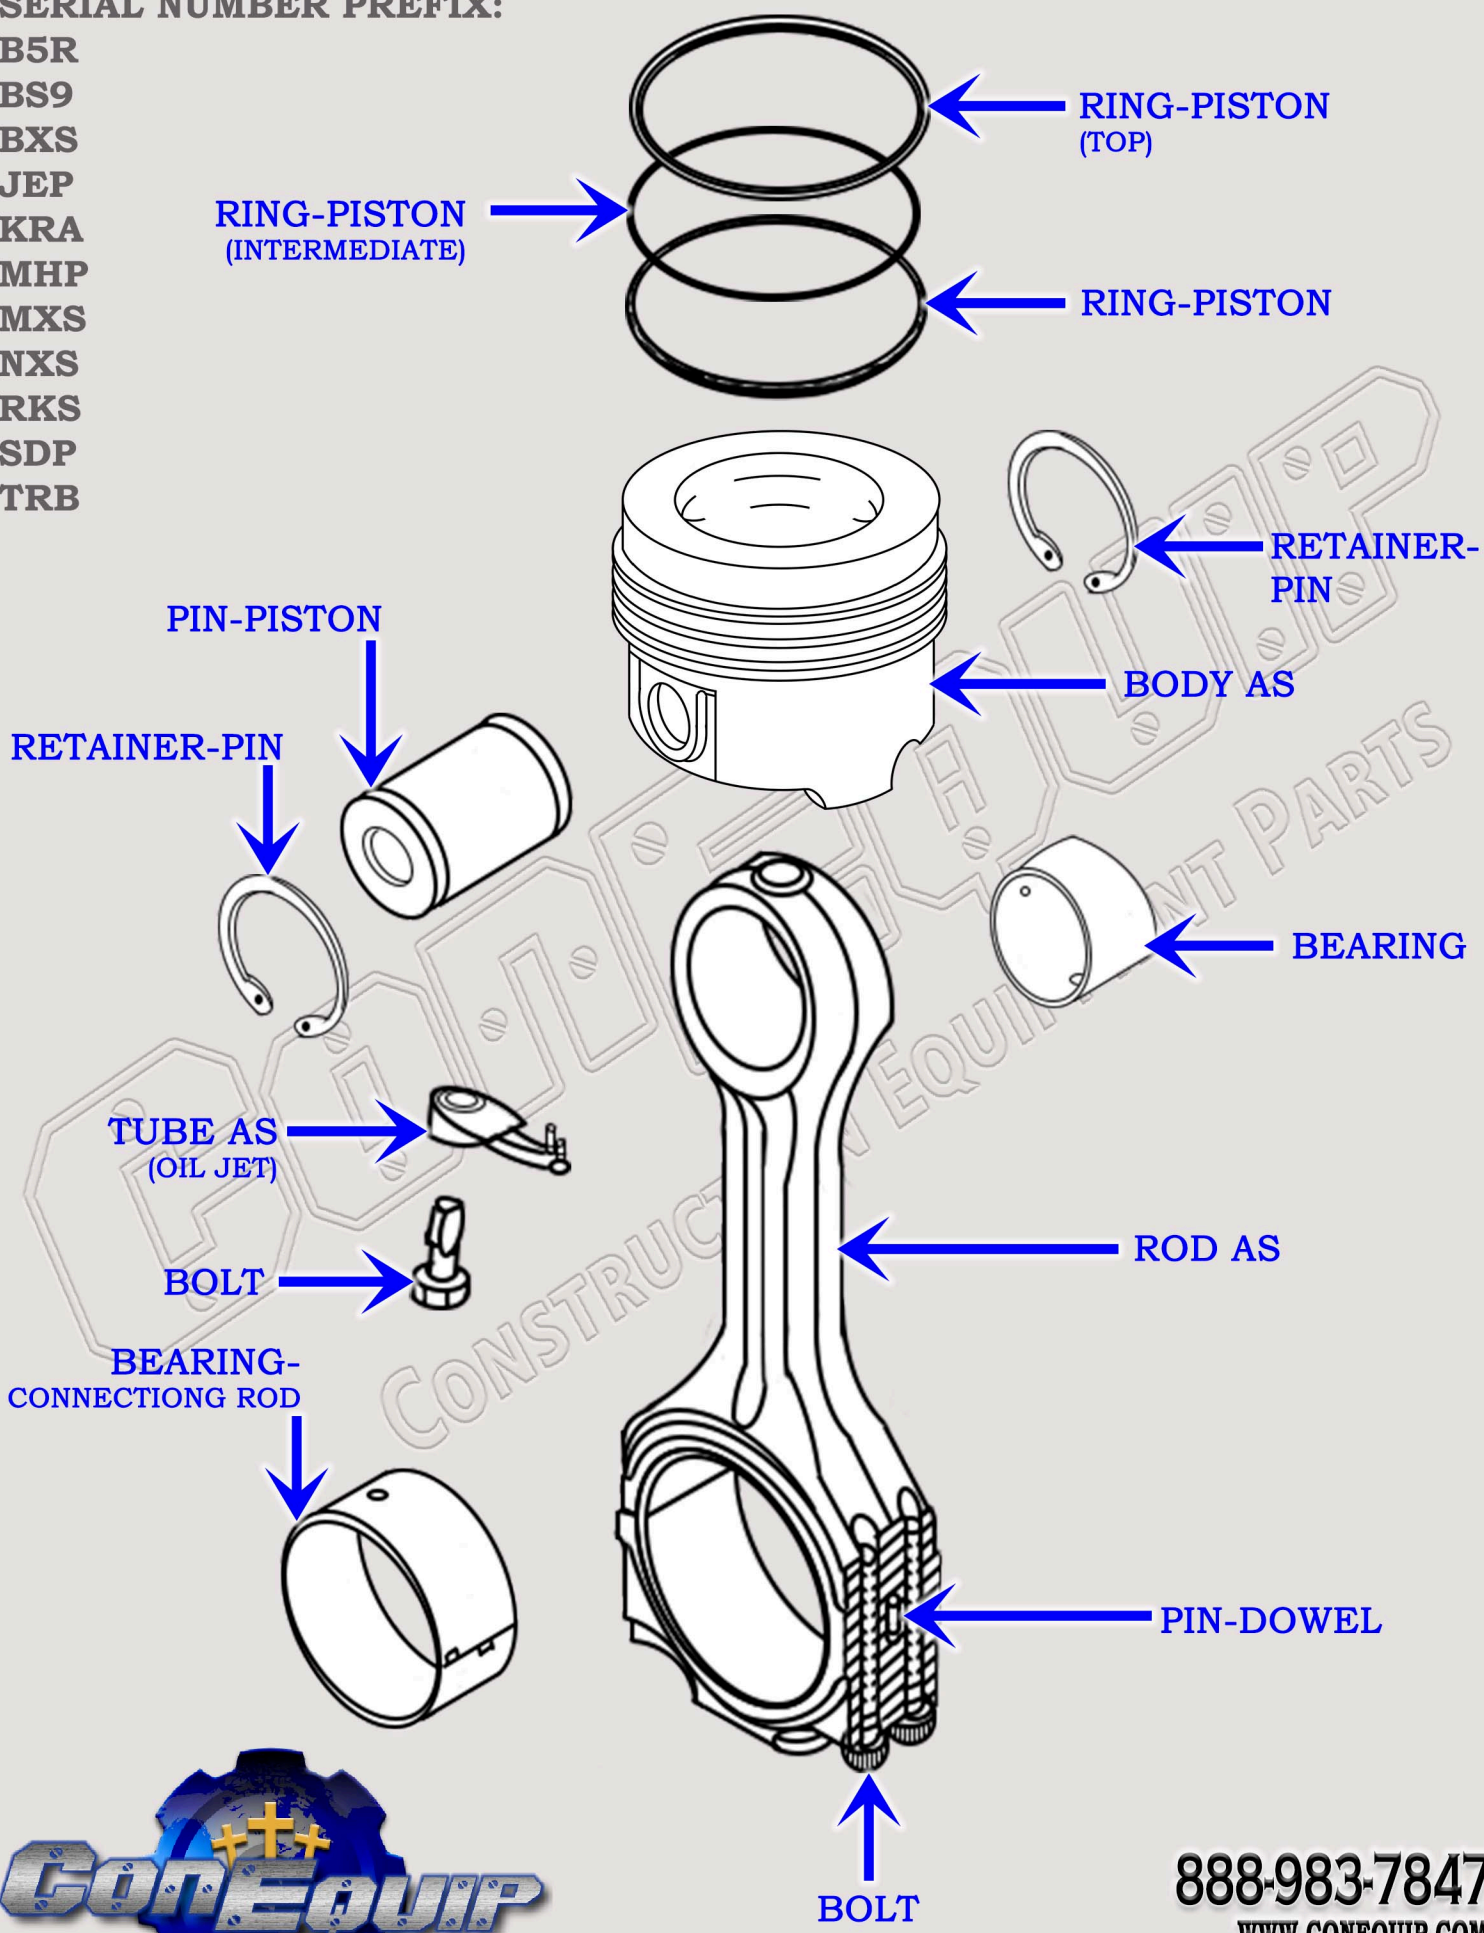

CAT C15 DIESEL TRUCK ENGINE

PISTON & CONNECTING ROD BREAKDOWN DIAGRAM

SERIAL NUMBER PREFIX:

- B5R
- BS9
- BXS
- JEP
- KRA
- MHP
- MXS
- NXS
- RKS
- SDP
- TRB

888-983-7847

WWW.CONEQUIP.COM

© 2019 CONEQUIP PARTS & EQUIPMENT LLC