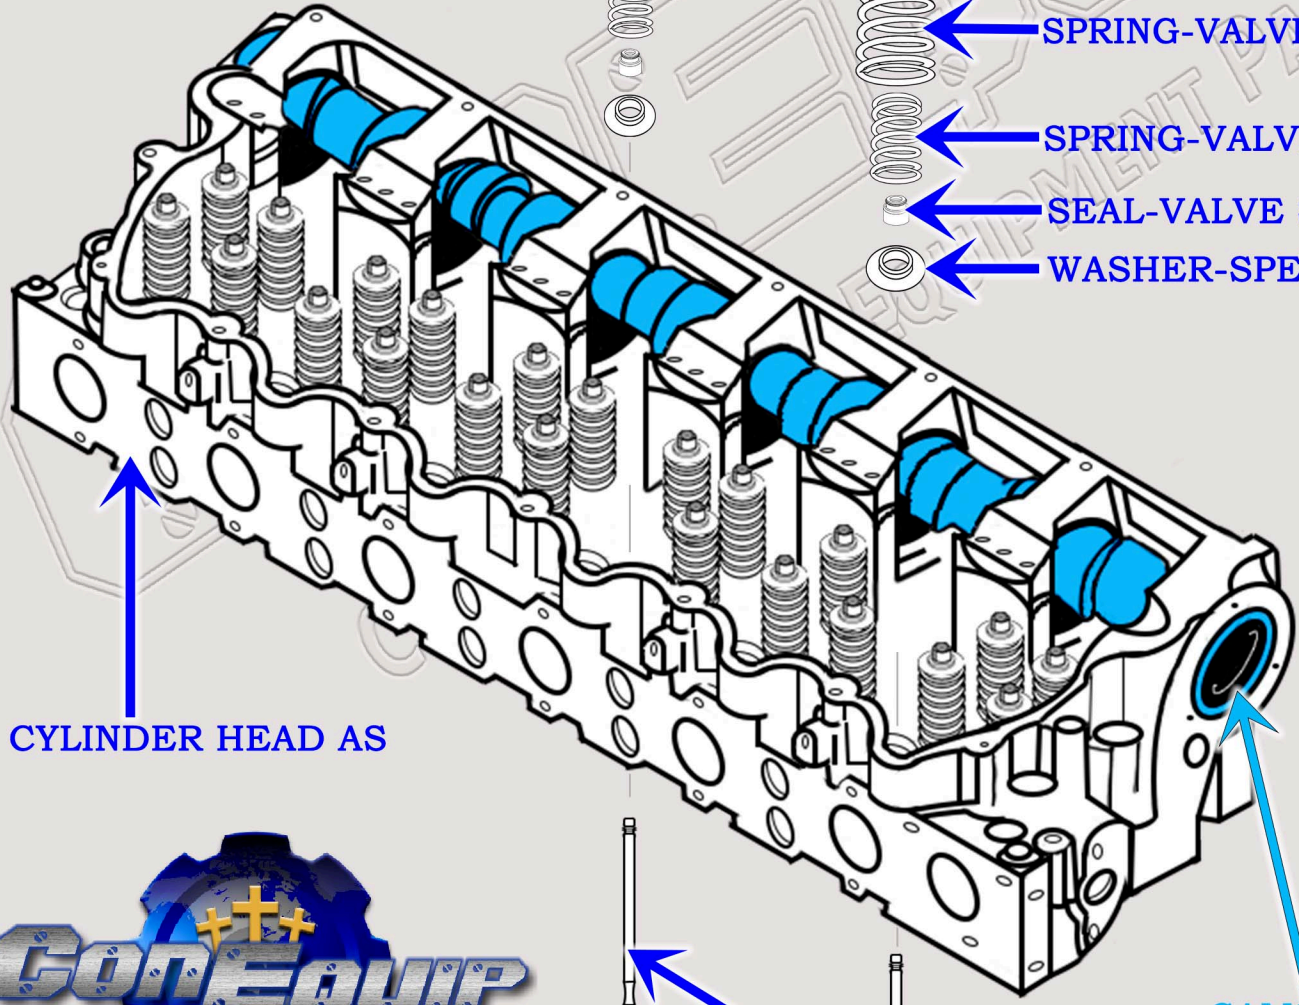

CAT C15 DIESEL MACHINE ENGINE

VALVE TRAIN BREAKDOWN DIAGRAM

SERIAL NUMBER PREFIX:

ENG, L4L, L4X, LHX, NHT, TXG, TXL, TXY

ROCKER ARM GP (INLET/EXHAUST)

CONSTRUCTION EQUIPMENT PARTS

888-983-7847

WWW.CONEQUIP.COM