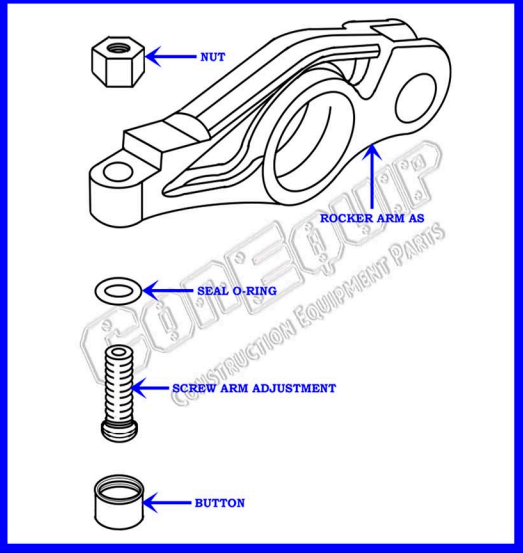

CAT C15 DIESEL MACHINE ENGINE

VALVE TRAIN BREAKDOWN DIAGRAM

SERIAL NUMBER PREFIX:

ENG, L4L, L4X, LHX, NHT, TXG, TXL, TXY

ROCKER ARM GP (INLET/EXHAUST)

CONSTRUCTION EQUIPMENT PARTS

888-983-7847

WWW.CONEQUIP.COM