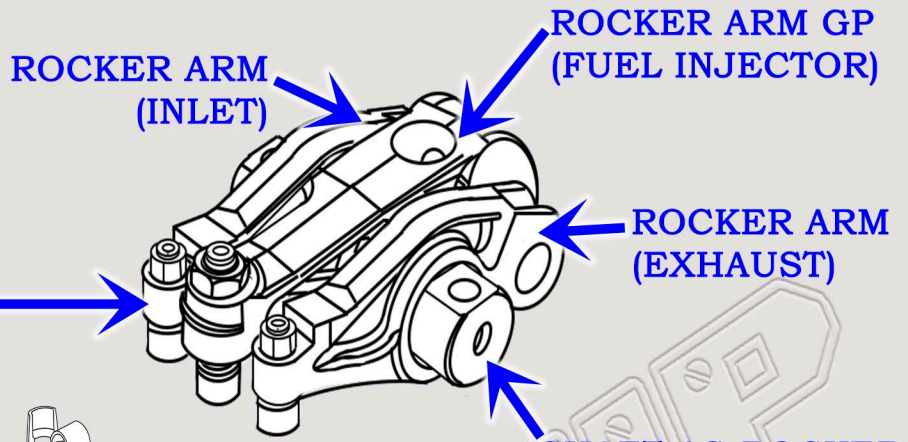

CAT C15 DIESEL MACHINE ENGINE

VALVE TRAIN BREAKDOWN DIAGRAM

SERIAL NUMBER PREFIX:

ENG, L4L, L4X, LHX, NHT, TXG, TXL, TXY

ROCKER ARM GP (INLET/EXHAUST)

CONSTRUCTION EQUIPMENT PARTS

888-983-7847

WWW.CONEQUIP.COM