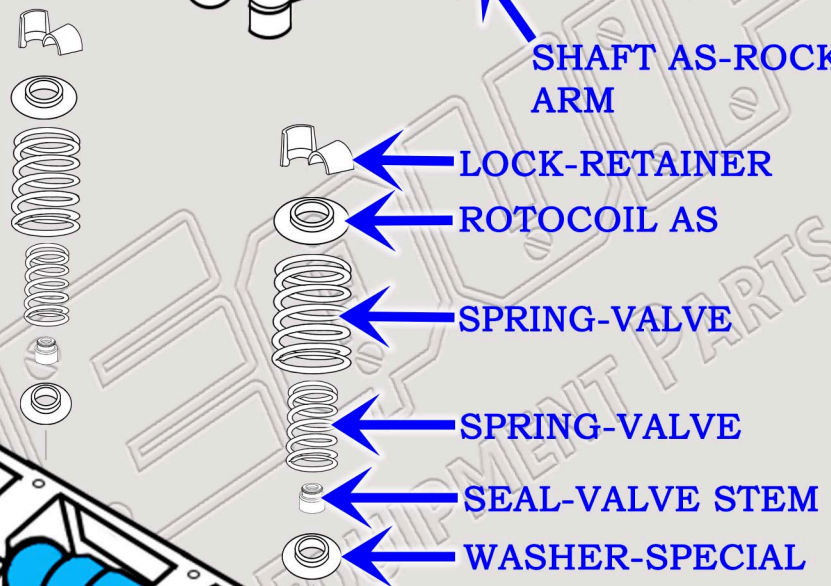

CAT C15 DIESEL MACHINE ENGINE

VALVE TRAIN BREAKDOWN DIAGRAM

SERIAL NUMBER PREFIX:

ENG, L4L, L4X, LHX, NHT, TXG, TXL, TXY

ROCKER ARM GP (INLET/EXHAUST)

CONSTRUCTION EQUIPMENT PARTS

888-983-7847

WWW.CONEQUIP.COM