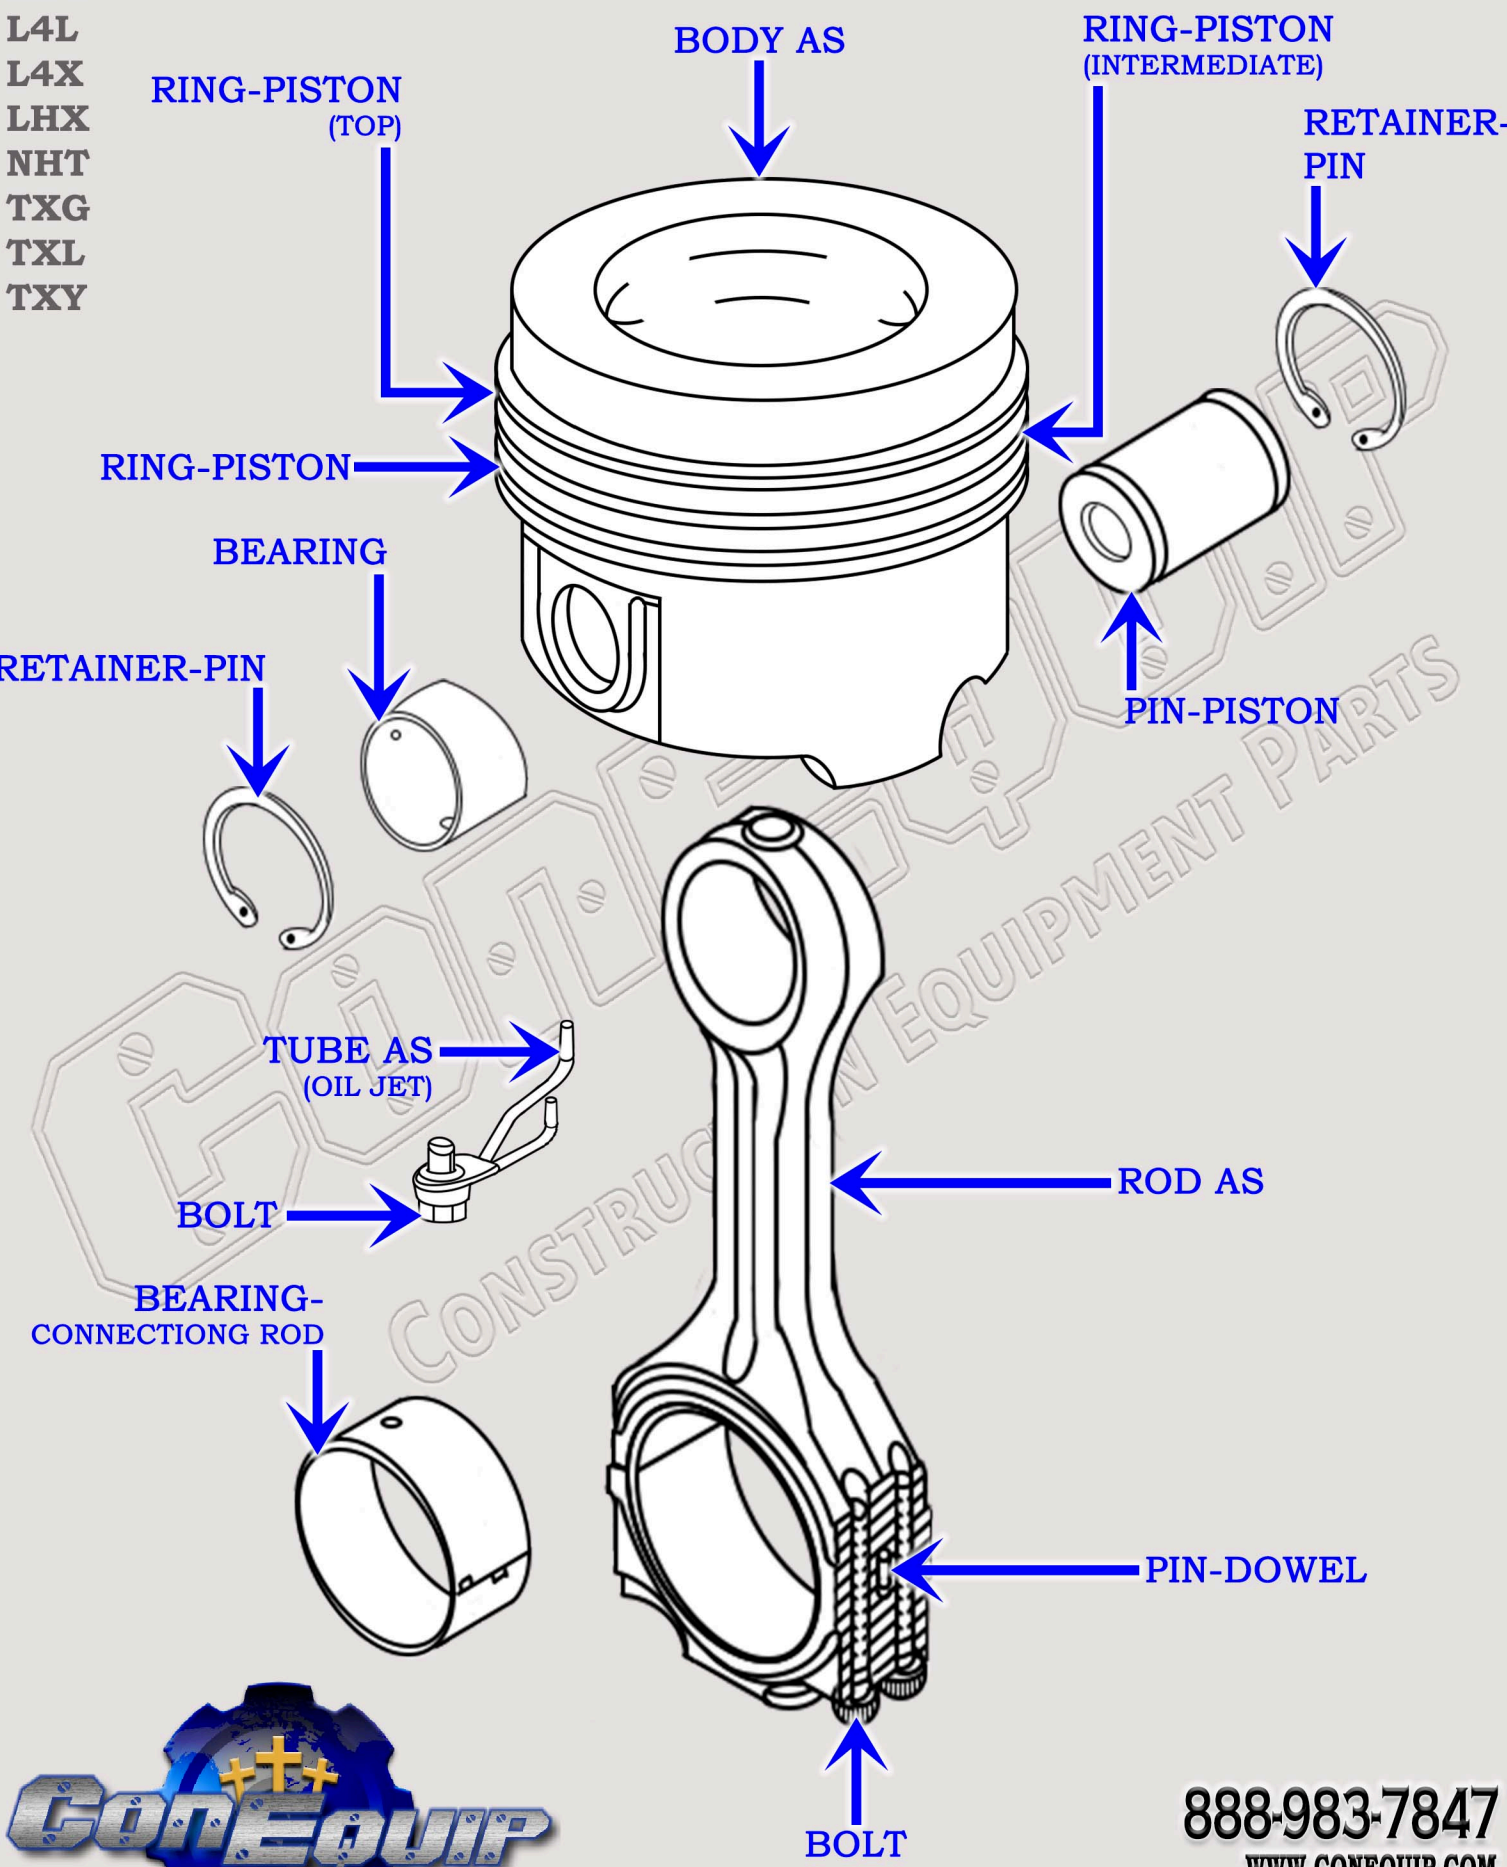

CAT C15 DIESEL MACHINE ENGINE

PISTON & CONNECTING ROD BREAKDOWN DIAGRAM

SERIAL NUMBER PREFIX:

- ENG
- L4L
- L4X
- LHX
- NHT
- TXG
- TXL
- TXY

888-983-7847
WWW.CONEQUIP.COM

© 2019 CONEQUIP PARTS & EQUIPMENT LLC