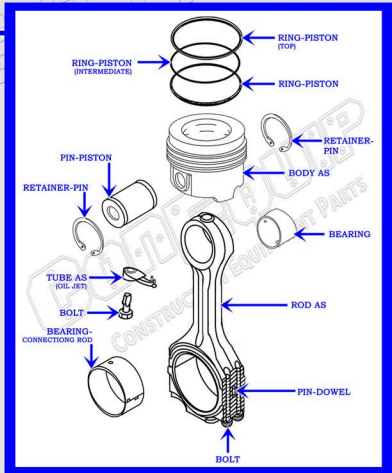

PISTON & ROD BREAKDOWN

CONEQUIP
CONSTRUCTION EQUIPMENT PARTS
888-983-7847
WWW.CONEQUIP.COM