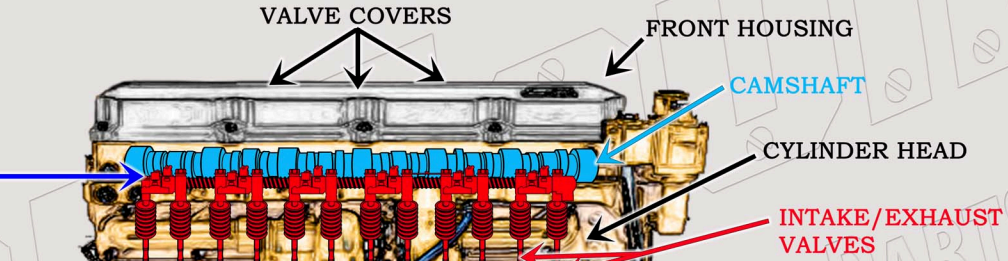

# CAT C15 DIESEL TRUCK ENGINE PARTS DIAGRAM

SERIAL NUMBER PREFIX:

- B5R
- BS9
- BXS
- JEP
- KRA
- MHP
- MXS
- NXS
- RKS
- SDP
- TRB

## VALVE TRAIN BREAKDOWN