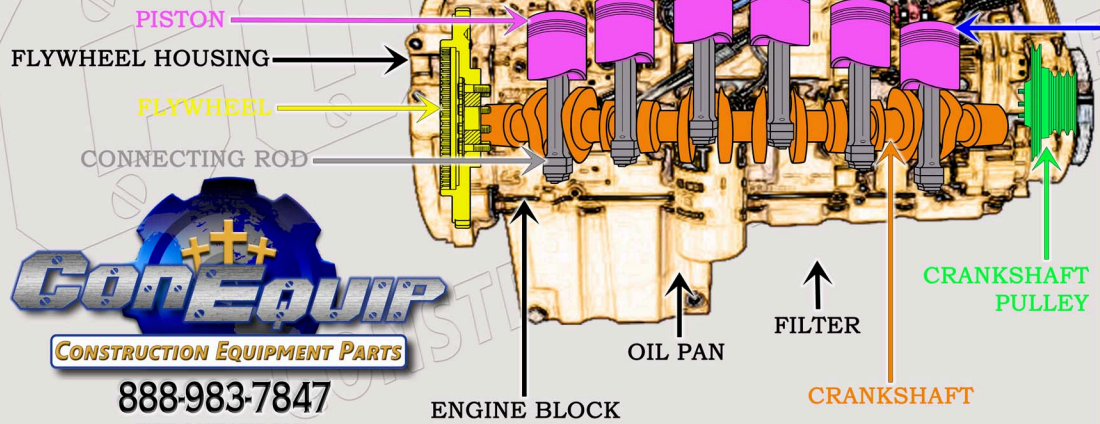

PISTON & ROD BREAKDOWN

CONEQUIP
CONSTRUCTION EQUIPMENT PARTS
888-983-7847
WWW.CONEQUIP.COM