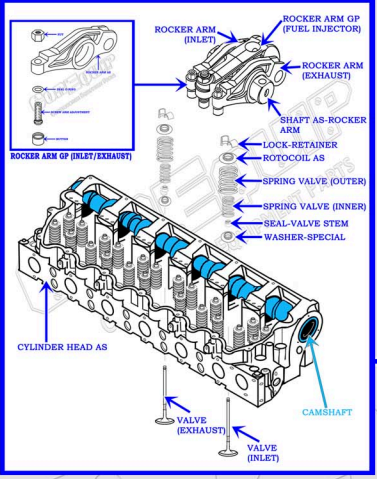

# CAT C15 DIESEL TRUCK ENGINE PARTS DIAGRAM

SERIAL NUMBER PREFIX:

- B5R
- BS9
- BXS
- JEP
- KRA
- MHP
- MXS
- NXS
- RKS
- SDP
- TRB

## VALVE TRAIN BREAKDOWN