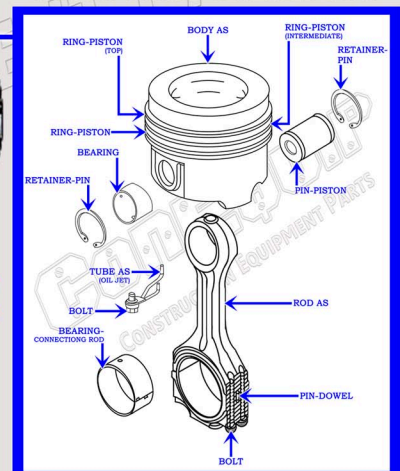

PISTON & ROD BREAKDOWN

CONEQUIP
CONSTRUCTION EQUIPMENT PARTS
888-983-7847
WWW.CONEQUIP.COM