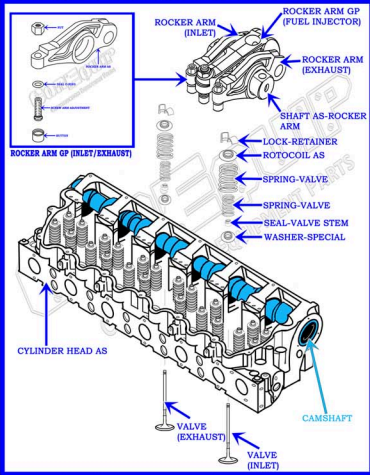

# CAT C15 DIESEL MACHINE ENGINE PARTS DIAGRAM

SERIAL NUMBER PREFIX:

- ENG
- L4L
- L4X
- LHX
- NHT
- TXG
- TXL
- TXY

## VALVE TRAIN BREAKDOWN