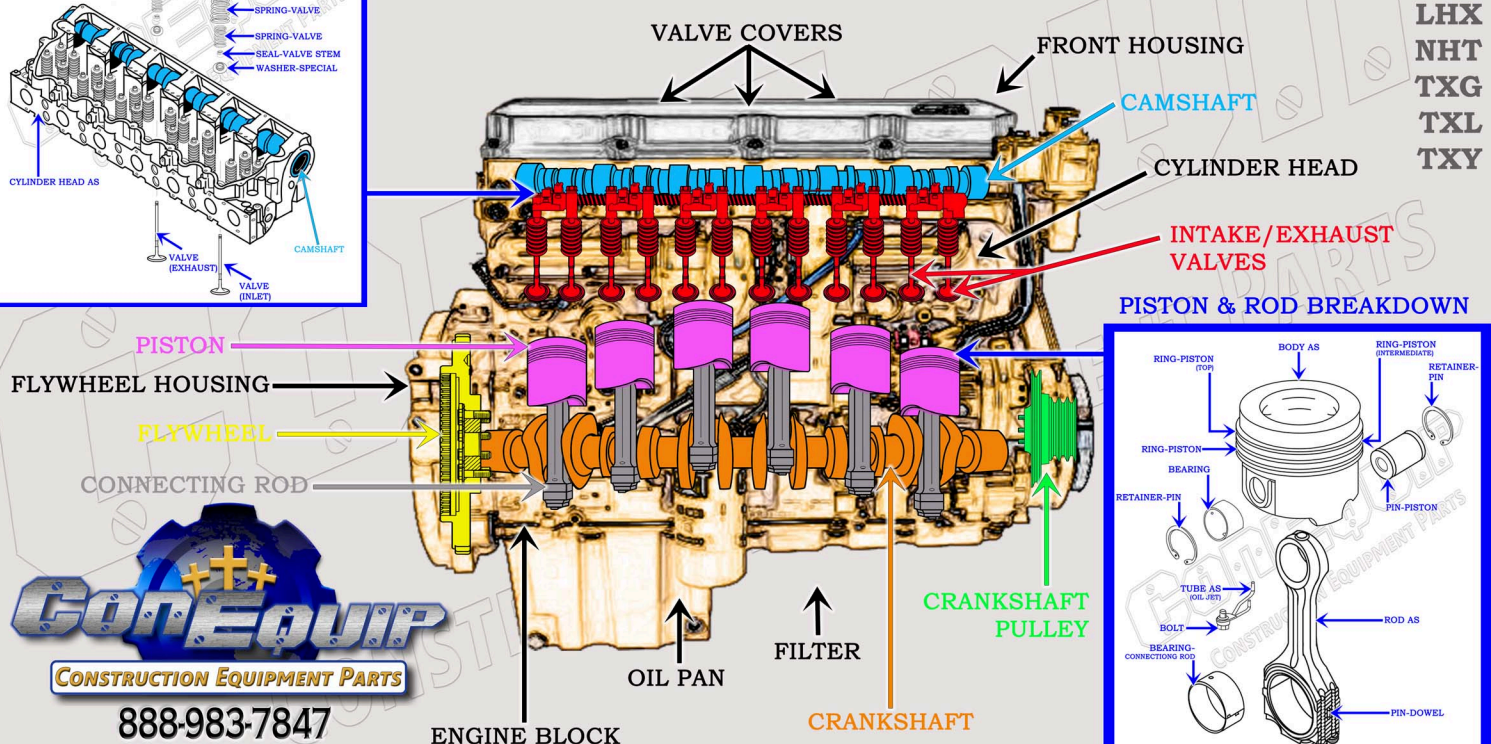

# CAT C15 DIESEL MACHINE ENGINE PARTS DIAGRAM

SERIAL NUMBER PREFIX:

- ENG
- L4L
- L4X
- LHX
- NHT
- TXG
- TXL
- TXY

## VALVE TRAIN BREAKDOWN