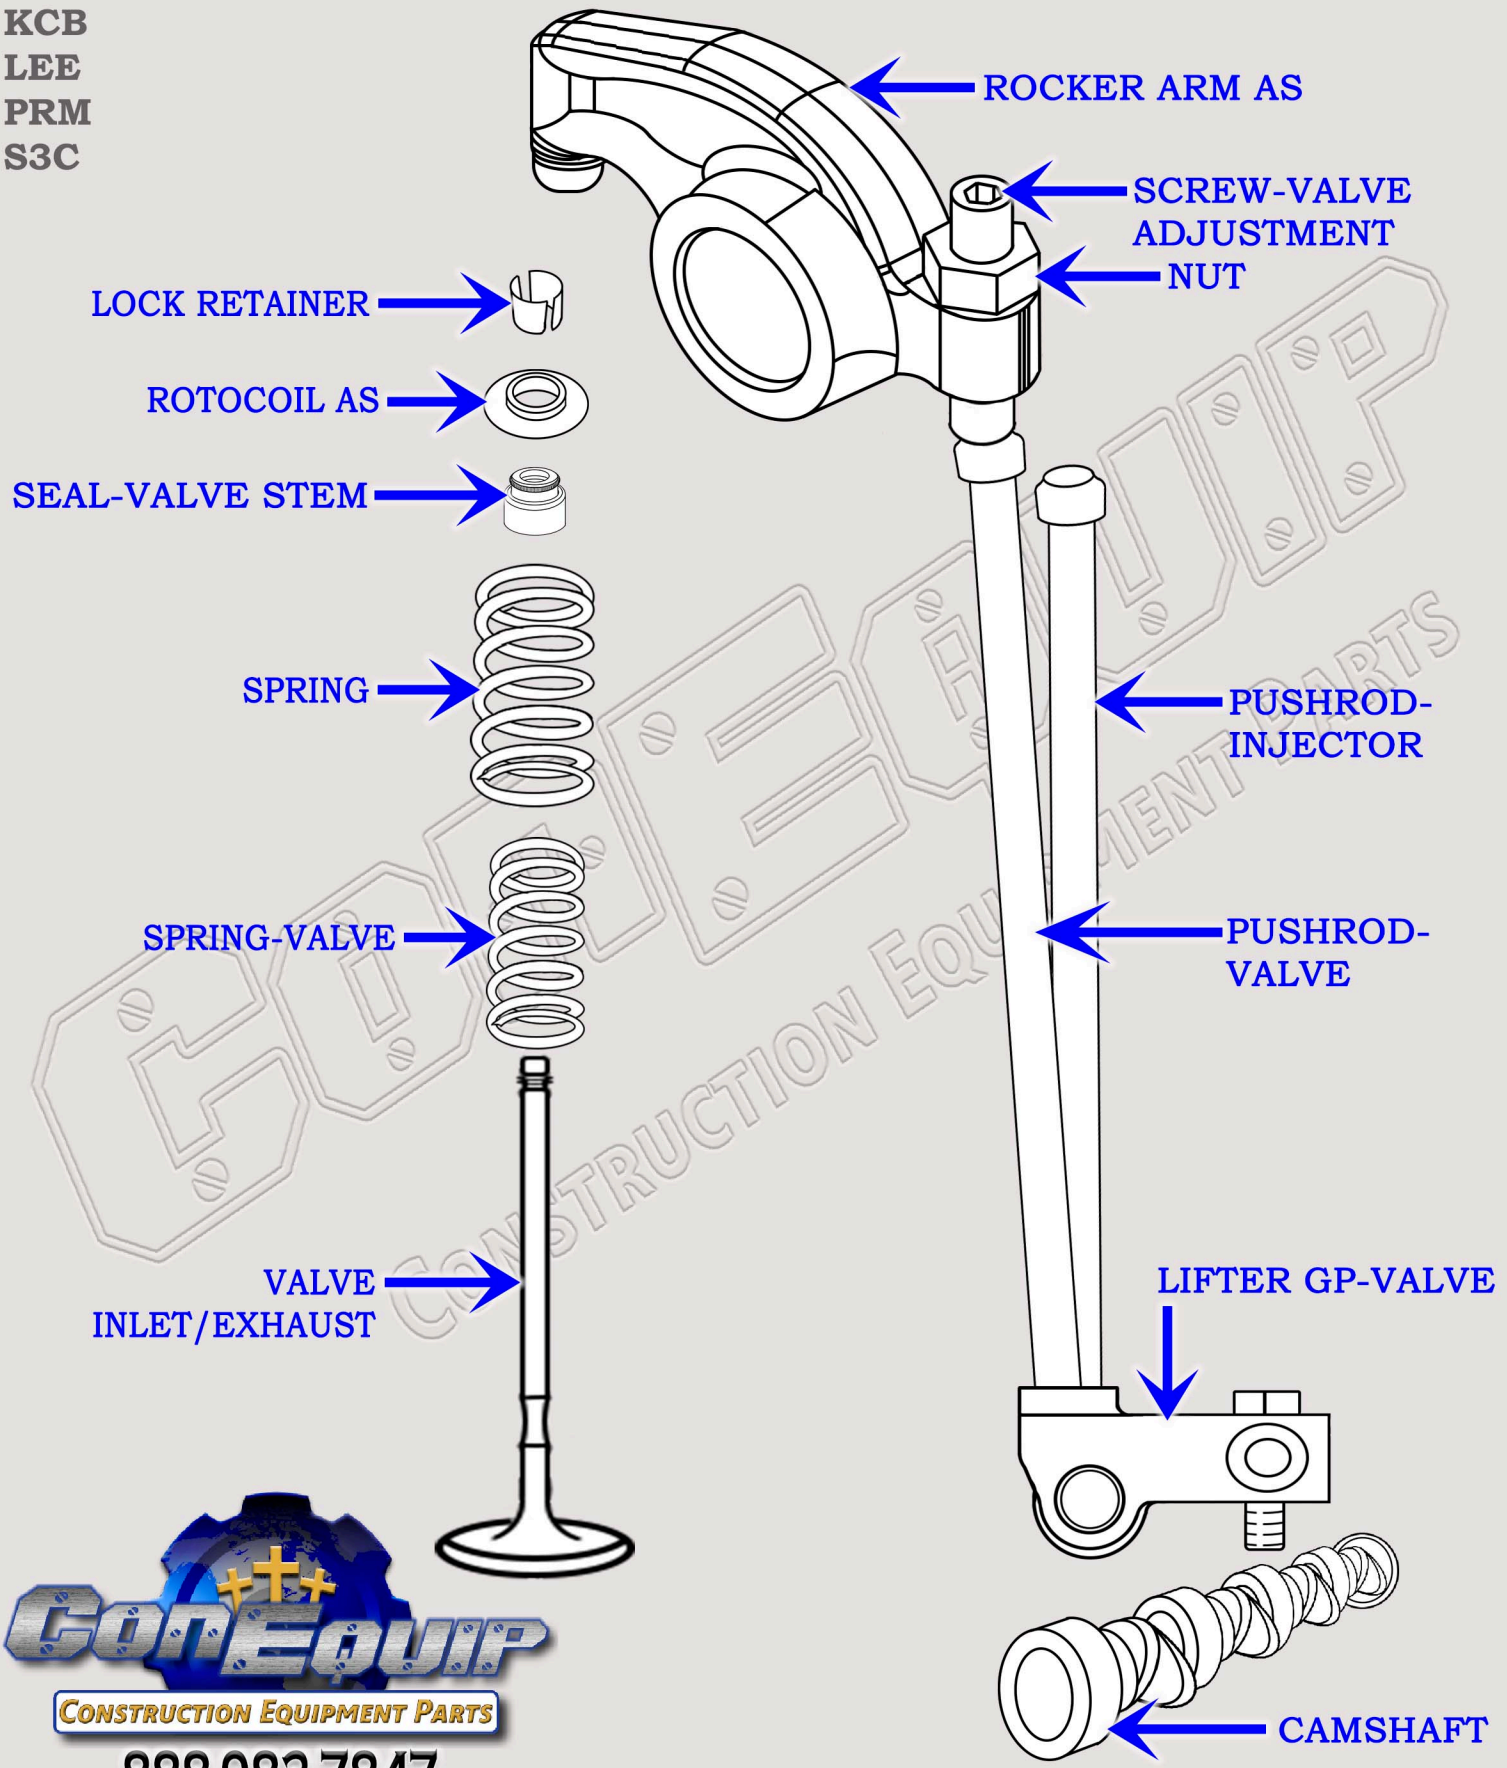

CAT C13 DIESEL TRUCK ENGINE

VALVE TRAIN BREAKDOWN DIAGRAM

SERIAL NUMBER PREFIX:

- EMS
- JAM
- KCB
- LEE
- PRM
- S3C

888-983-7847

WWW.CONEQUIP.COM