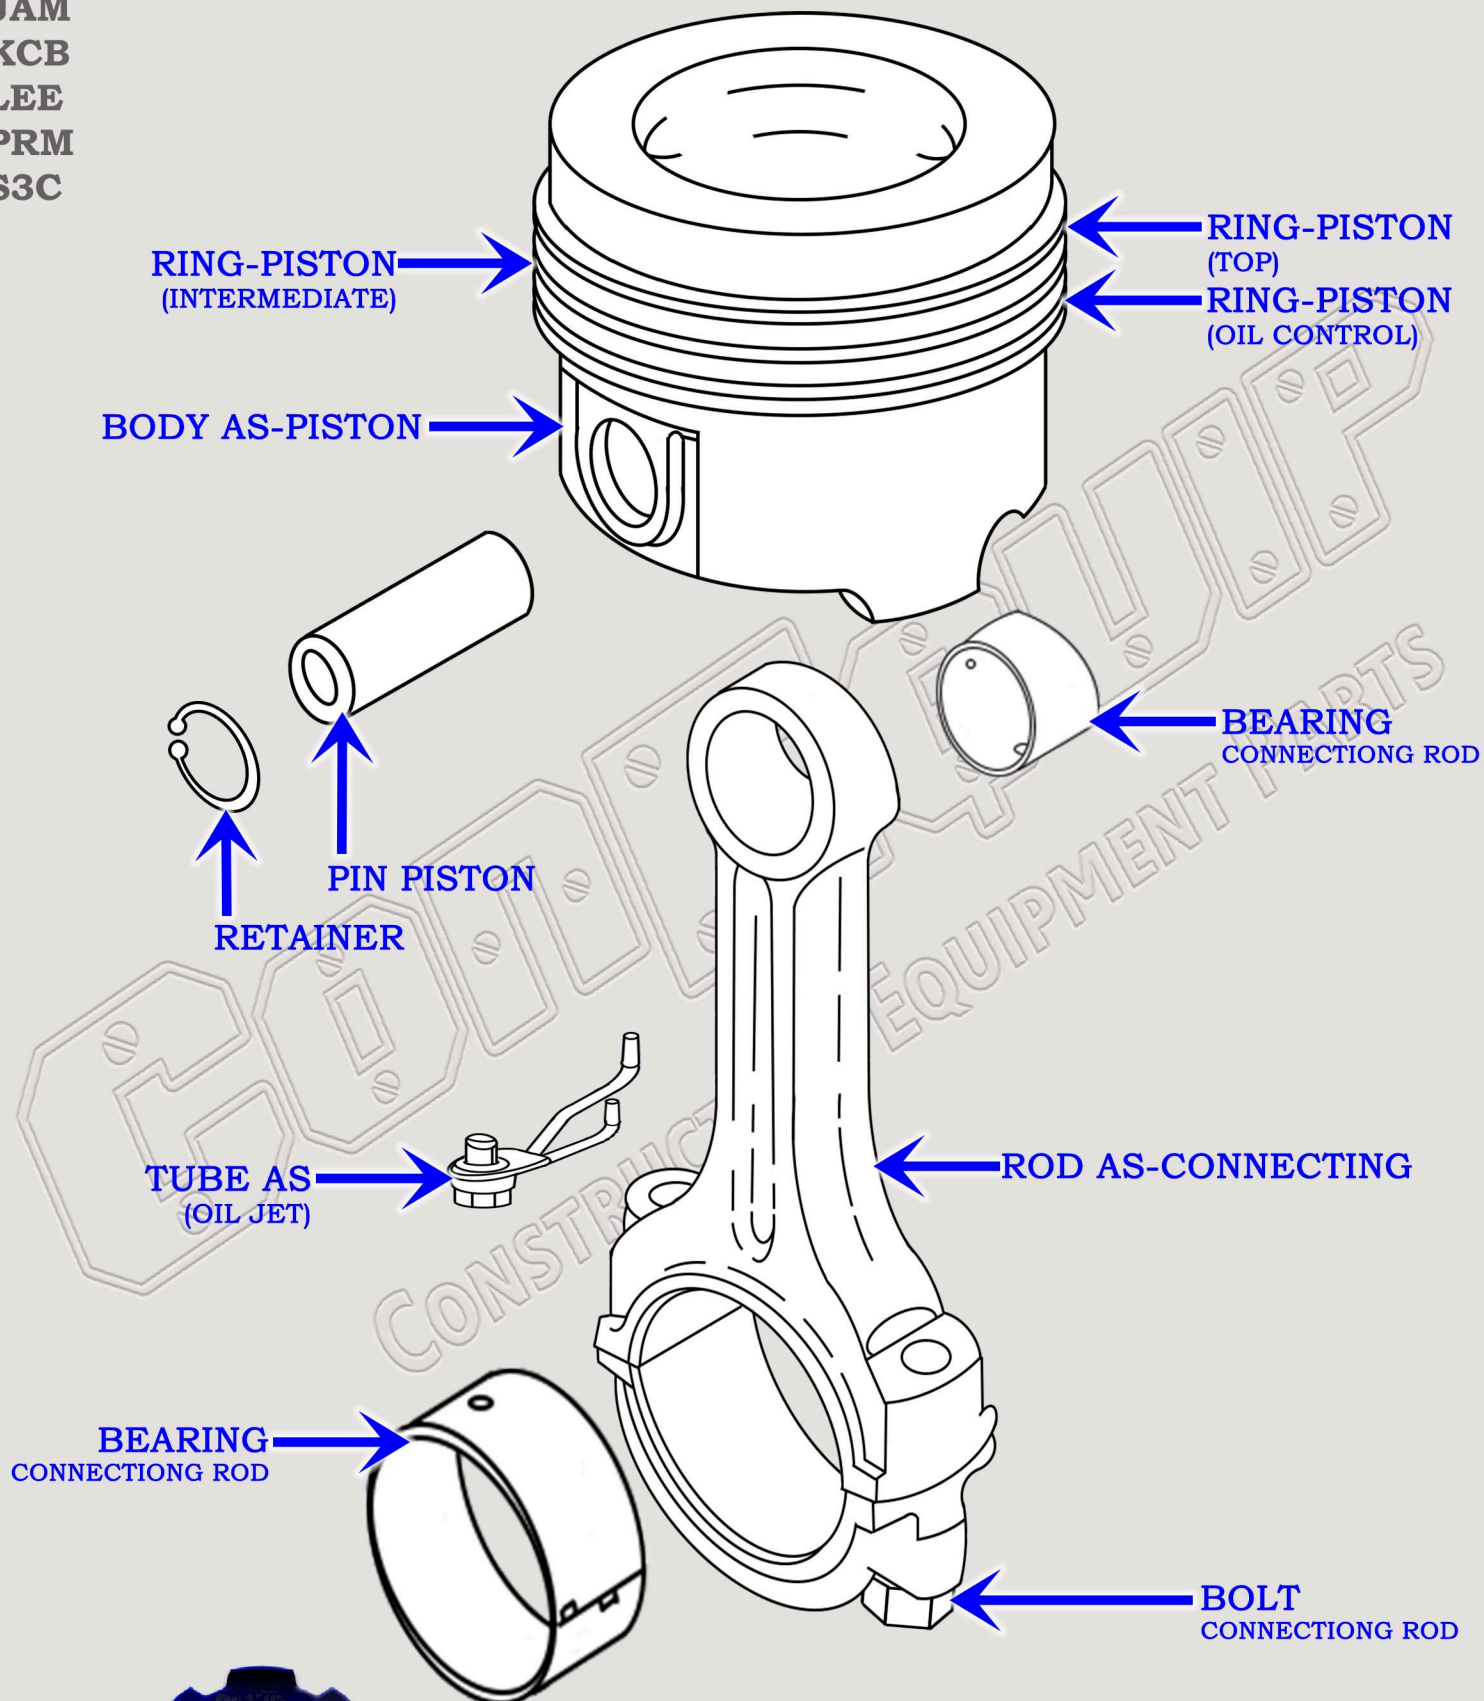

CAT C13 DIESEL TRUCK ENGINE

PISTON & CONNECTING ROD BREAKDOWN DIAGRAM

SERIAL NUMBER PREFIX:

EMS
JAM
KCB
LEE
PRM
S3C

888-983-7847
WWW.CONEQUIP.COM

© 2019 CONEQUIP PARTS & EQUIPMENT LLC