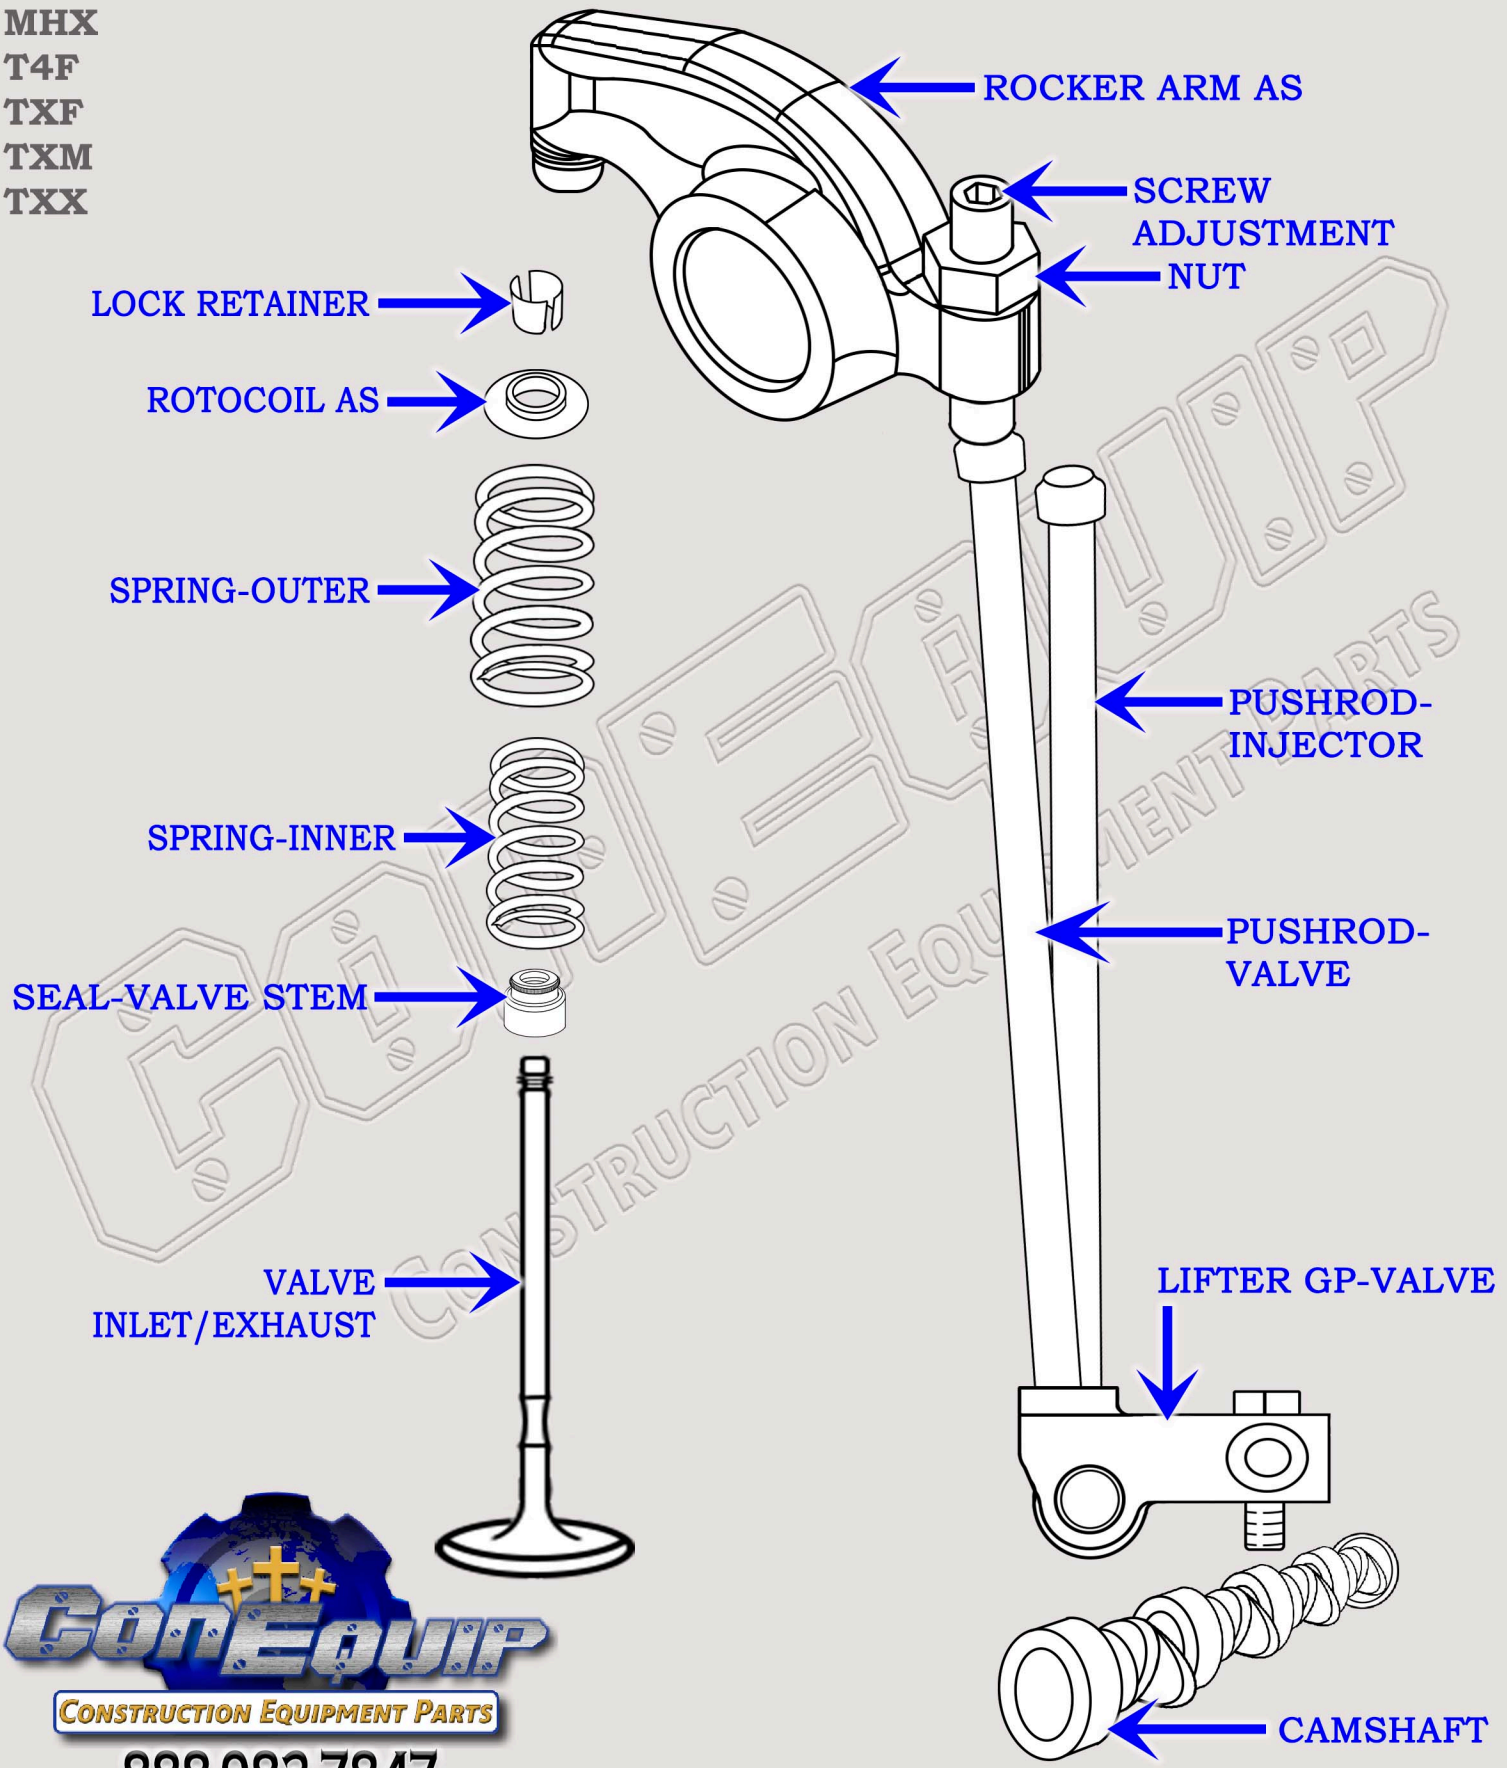

# CAT C13 DIESEL MACHINE ENGINE

## VALVE TRAIN BREAKDOWN DIAGRAM

SERIAL NUMBER PREFIX:

- M4L
- M4X
- MHX
- T4F
- TXF
- TXM
- TXX

CONSTRUCTION EQUIPMENT PARTS

888-983-7847

WWW.CONEQUIP.COM