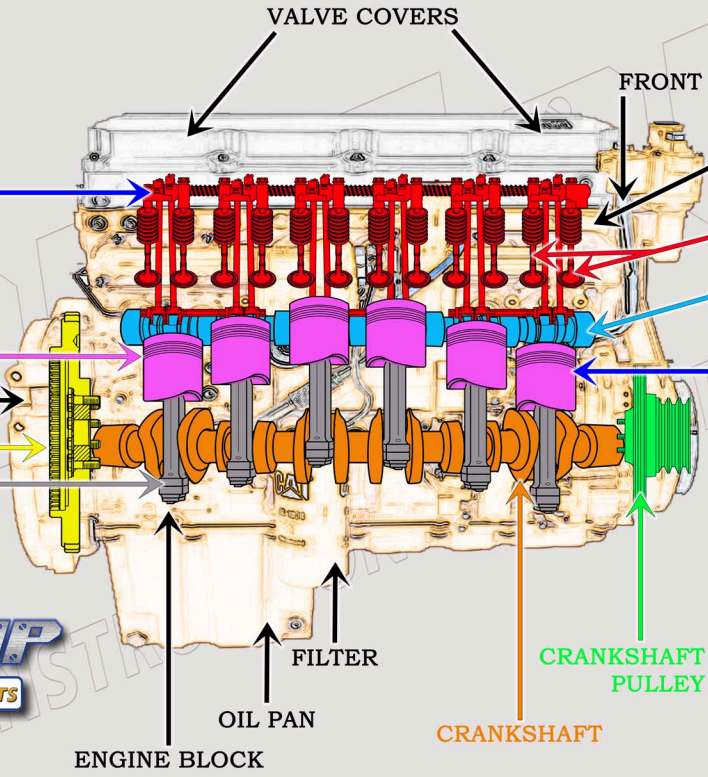

CAT C13 DIESEL TRUCK ENGINE PARTS DIAGRAM

SERIAL NUMBER PREFIX:

- EMS
- JAM
- KCB
- LEE
- PRM
- S3C

VALVE TRAIN BREAKDOWN

PISTON & ROD BREAKDOWN

CONSTRUCTION EQUIPMENT PARTS

888-983-7847

WWW.CONEQUIP.COM