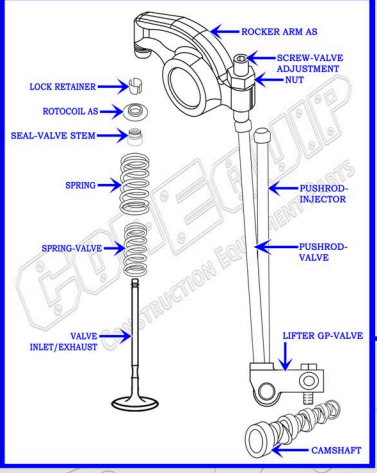

CAT C13 DIESEL TRUCK ENGINE PARTS DIAGRAM

SERIAL NUMBER PREFIX:

- EMS
- JAM
- KCB
- LEE
- PRM
- S3C

VALVE TRAIN BREAKDOWN

PISTON & ROD BREAKDOWN

CONSTRUCTION EQUIPMENT PARTS

888-983-7847

WWW.CONEQUIP.COM