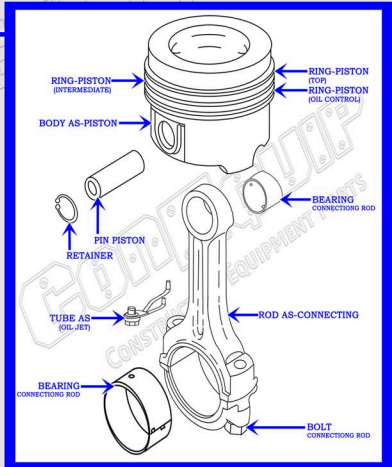

CAT C13 DIESEL TRUCK ENGINE PARTS DIAGRAM

SERIAL NUMBER PREFIX:

- EMS
- JAM
- KCB
- LEE
- PRM
- S3C

VALVE TRAIN BREAKDOWN

PISTON & ROD BREAKDOWN

CONSTRUCTION EQUIPMENT PARTS

888-983-7847

WWW.CONEQUIP.COM