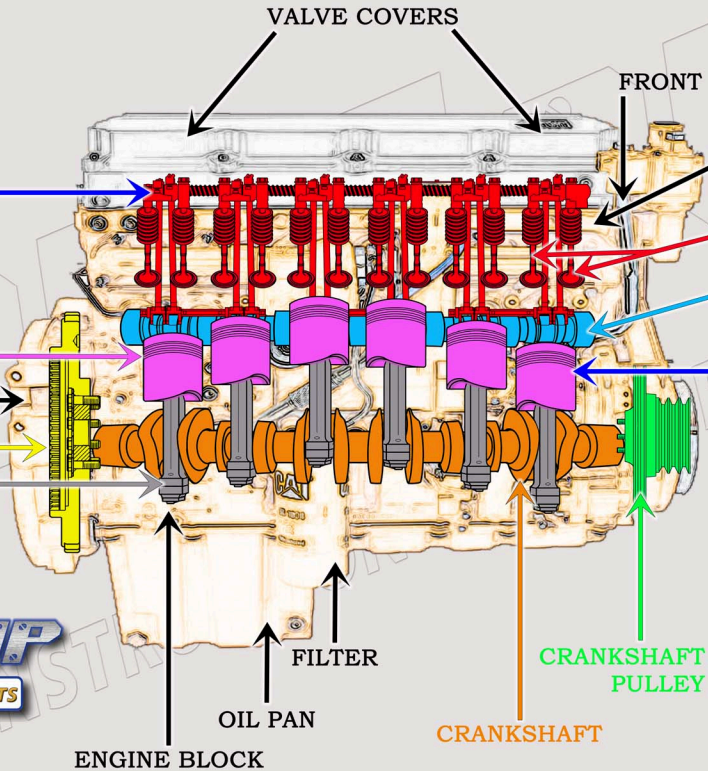

# CAT C13 DIESEL MACHINE ENGINE PARTS DIAGRAM

SERIAL NUMBER PREFIX:

- M4L
- M4X
- MHX
- T4F
- TXF
- TXM
- TXX

## VALVE TRAIN BREAKDOWN