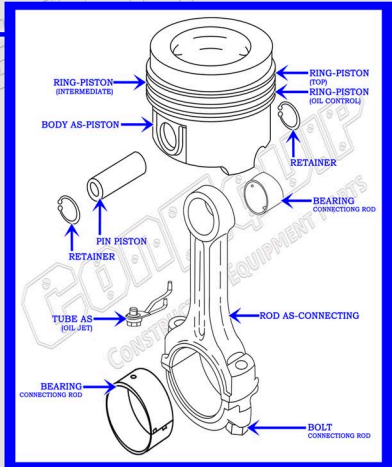

PISTON & ROD BREAKDOWN

CONEQUIP
CONSTRUCTION EQUIPMENT PARTS
888-983-7847
WWW.CONEQUIP.COM