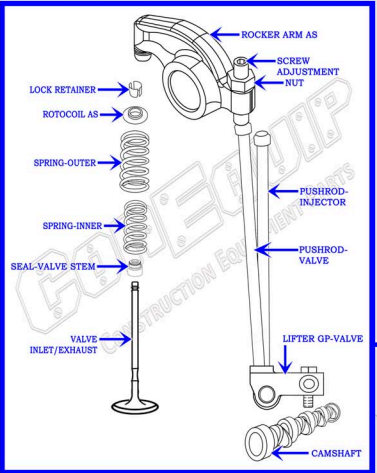

# CAT C13 DIESEL MACHINE ENGINE PARTS DIAGRAM

SERIAL NUMBER PREFIX:

- M4L
- M4X
- MHX
- T4F
- TXF
- TXM
- TXX

## VALVE TRAIN BREAKDOWN