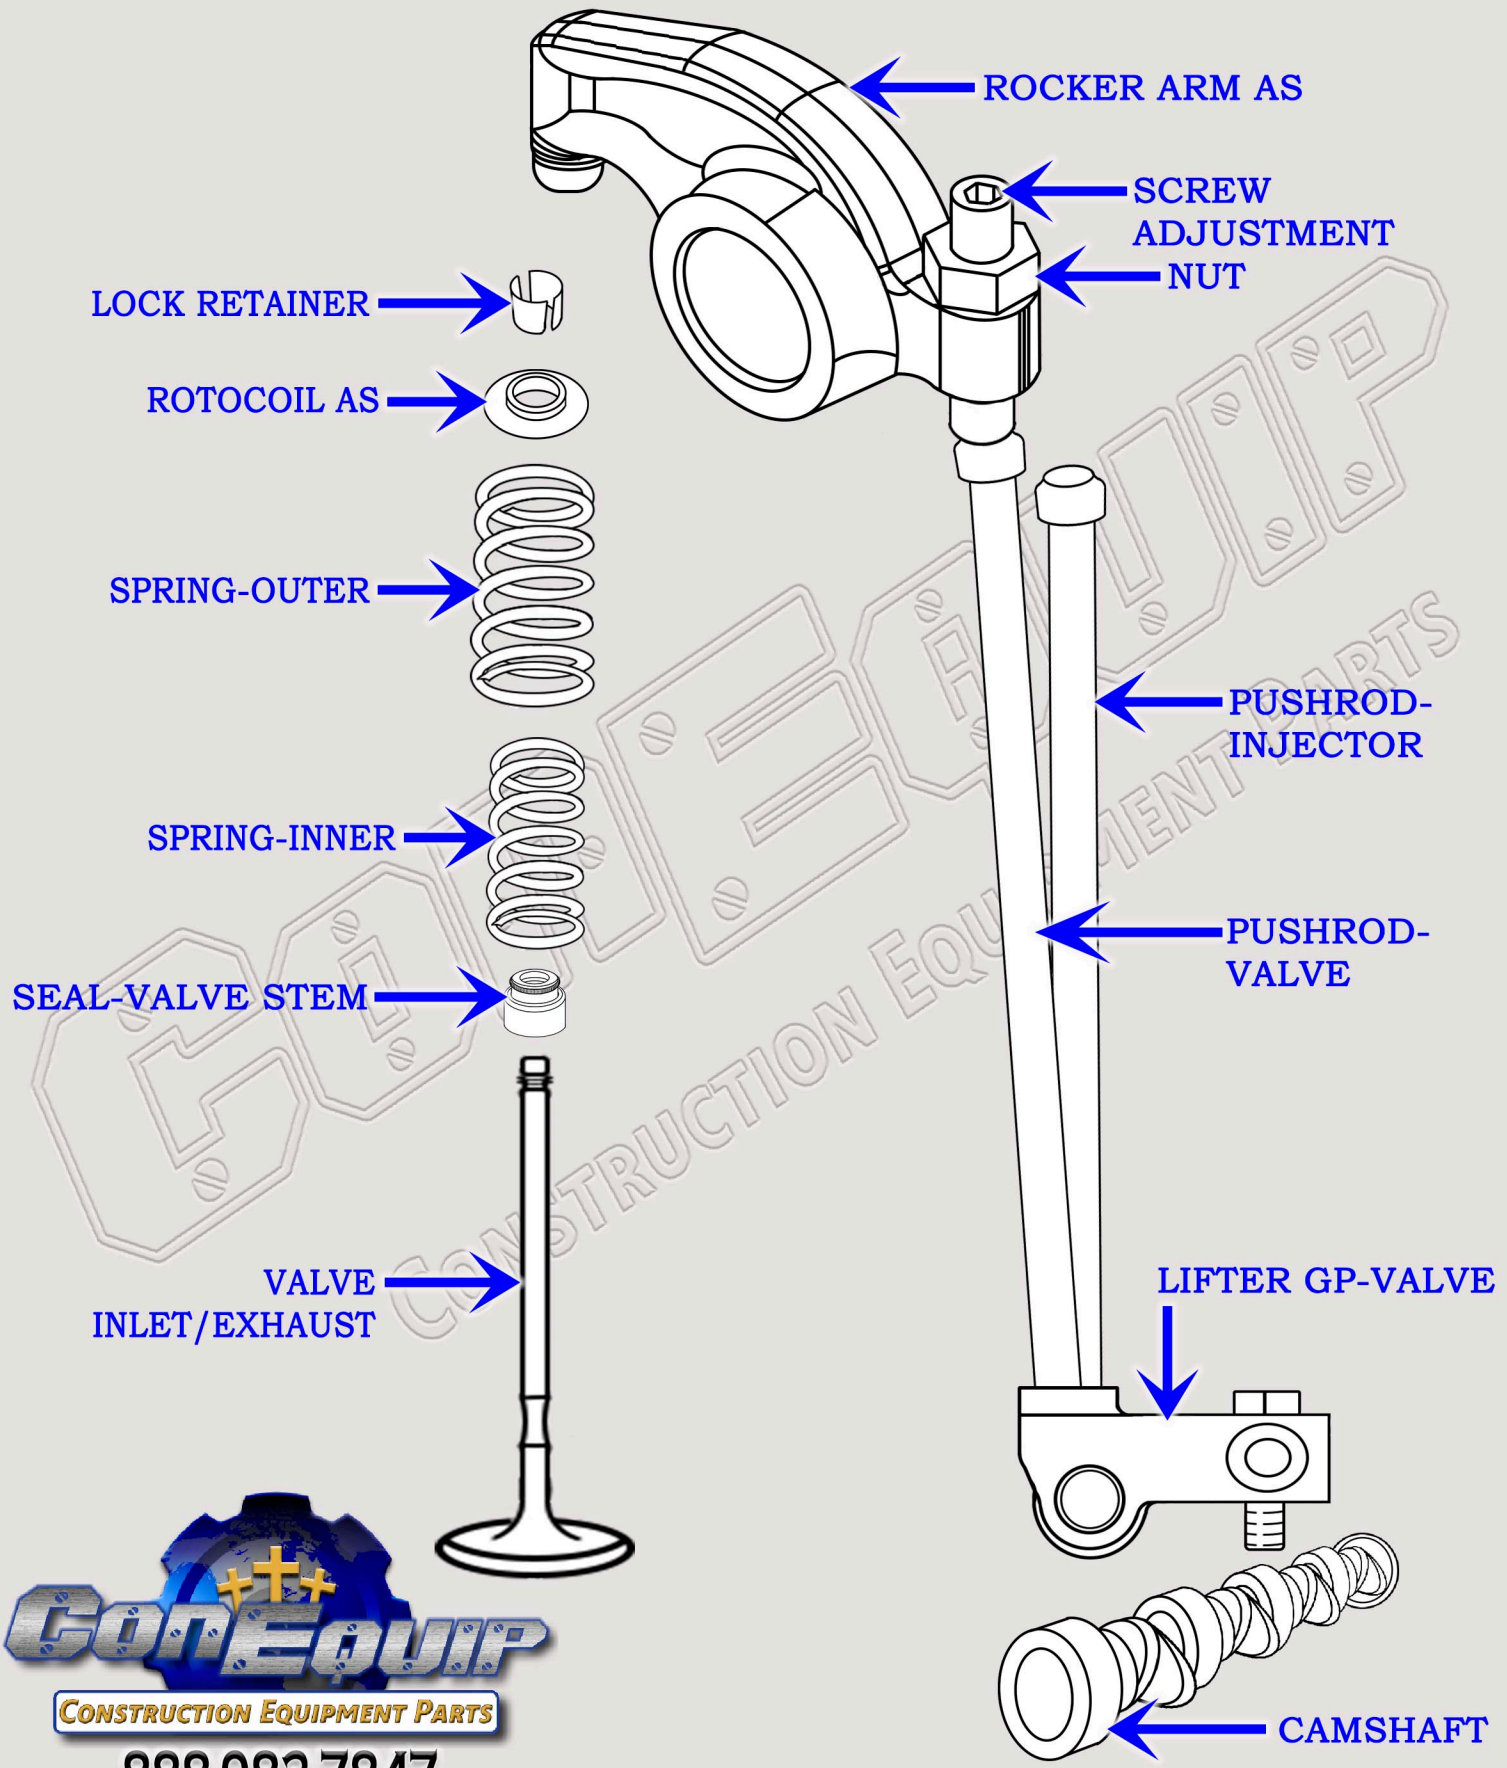

CAT C11 DIESEL TRUCK ENGINE

VALVE TRAIN BREAKDOWN DIAGRAM

SERIAL NUMBER PREFIX:

KCA

CONSTRUCTION EQUIPMENT PARTS

888-983-7847

WWW.CONEQUIP.COM